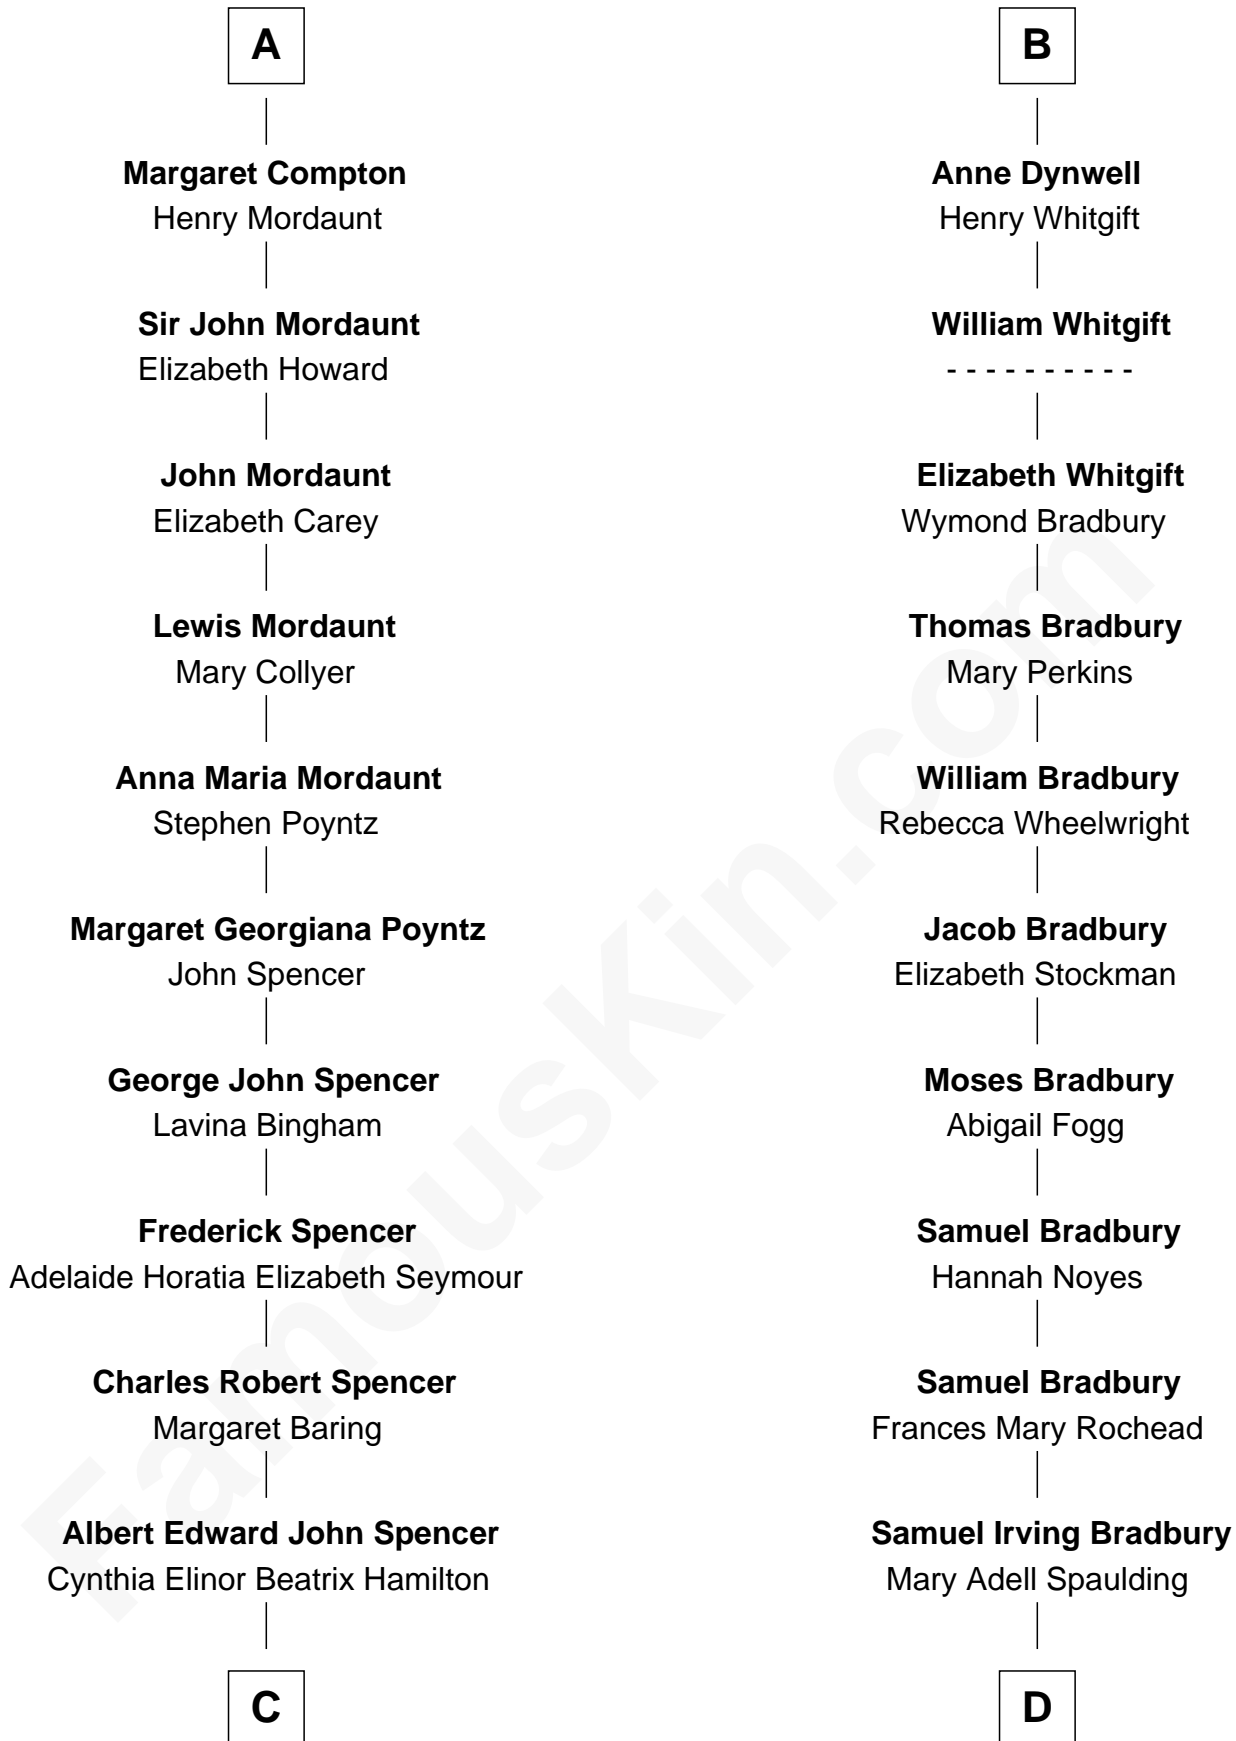

# FamousKin.com Relationship Chart of

**Princess Diana**

*Princess of Wales*

18th cousin 1 time removed of

**Ray Bradbury**

*Author of The Martian Chronicles*

**Sir Henry de Percy**

Idoine de Clifford

**C**

**Edward John Spencer**  
Frances Ruth Burke Roche

**Princess Diana**  
*Princess of Wales*

**D**

**Samuel Hinkston Bradbury**  
Minnie Alice Davis

**Leonard Spaulding Bradbury**  
Esther Marie Moberg