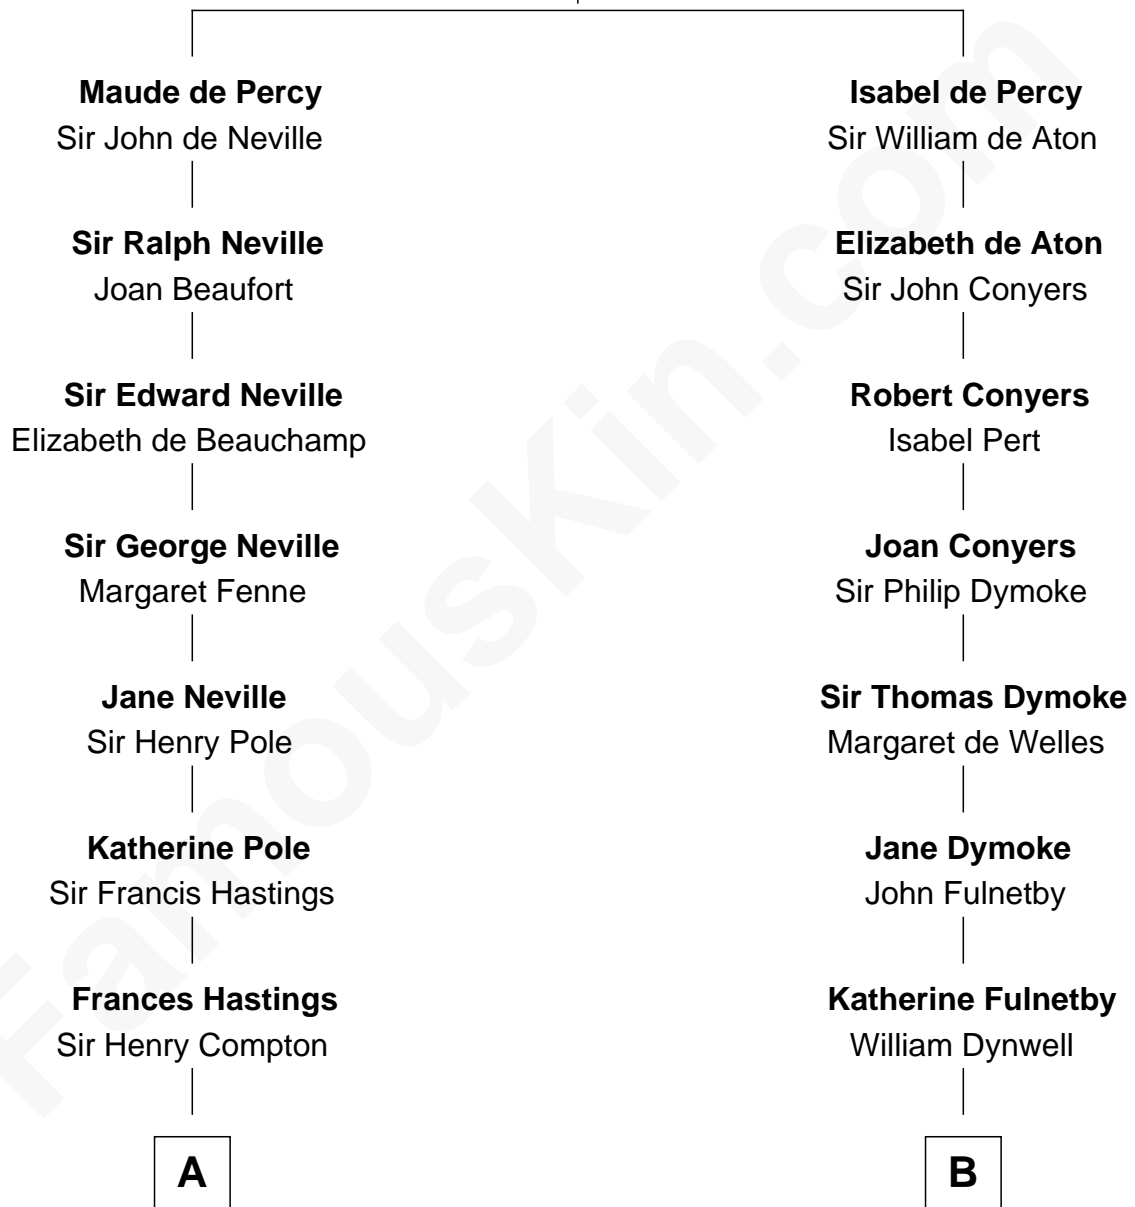

# FamousKin.com Relationship Chart of

**Princess Diana**

*Princess of Wales*

18th cousin 1 time removed of

**Ray Bradbury**

*Author of The Martian Chronicles*

**Sir Henry de Percy**

Idoine de Clifford

**C**

**Edward John Spencer**  
Frances Ruth Burke Roche

**Princess Diana**  
*Princess of Wales*

**D**

**Samuel Hinkston Bradbury**  
Minnie Alice Davis

**Leonard Spaulding Bradbury**  
Esther Marie Moberg

**Ray Bradbury**  
*Author of The Martian Chronicles*

FamousKin.com