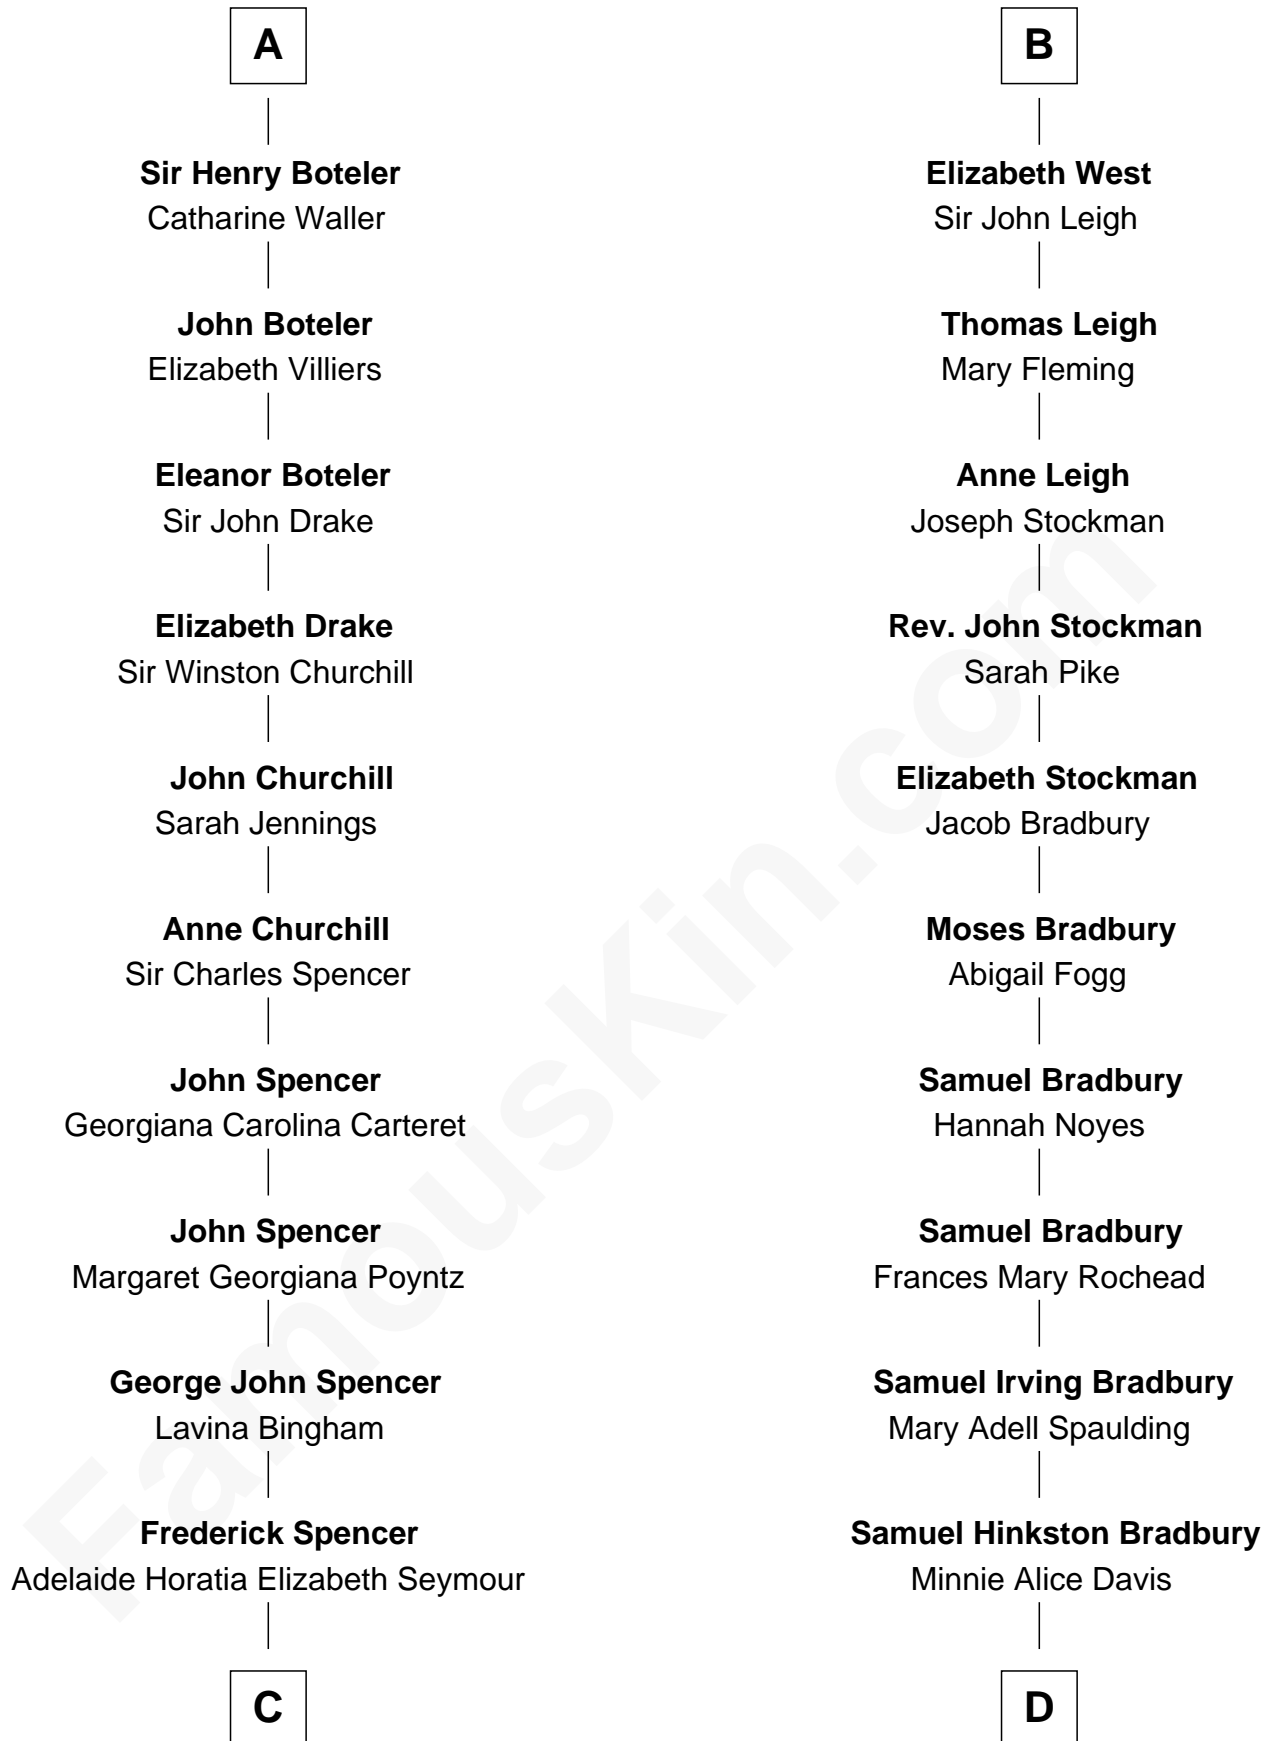

**FamousKin.com**  
**Relationship Chart of**  
**Princess Diana**  
*Princess of Wales*

**18th cousin 2 times removed of**  
**Ray Bradbury**  
*Author of The Martian Chronicles*

FamousKin.com