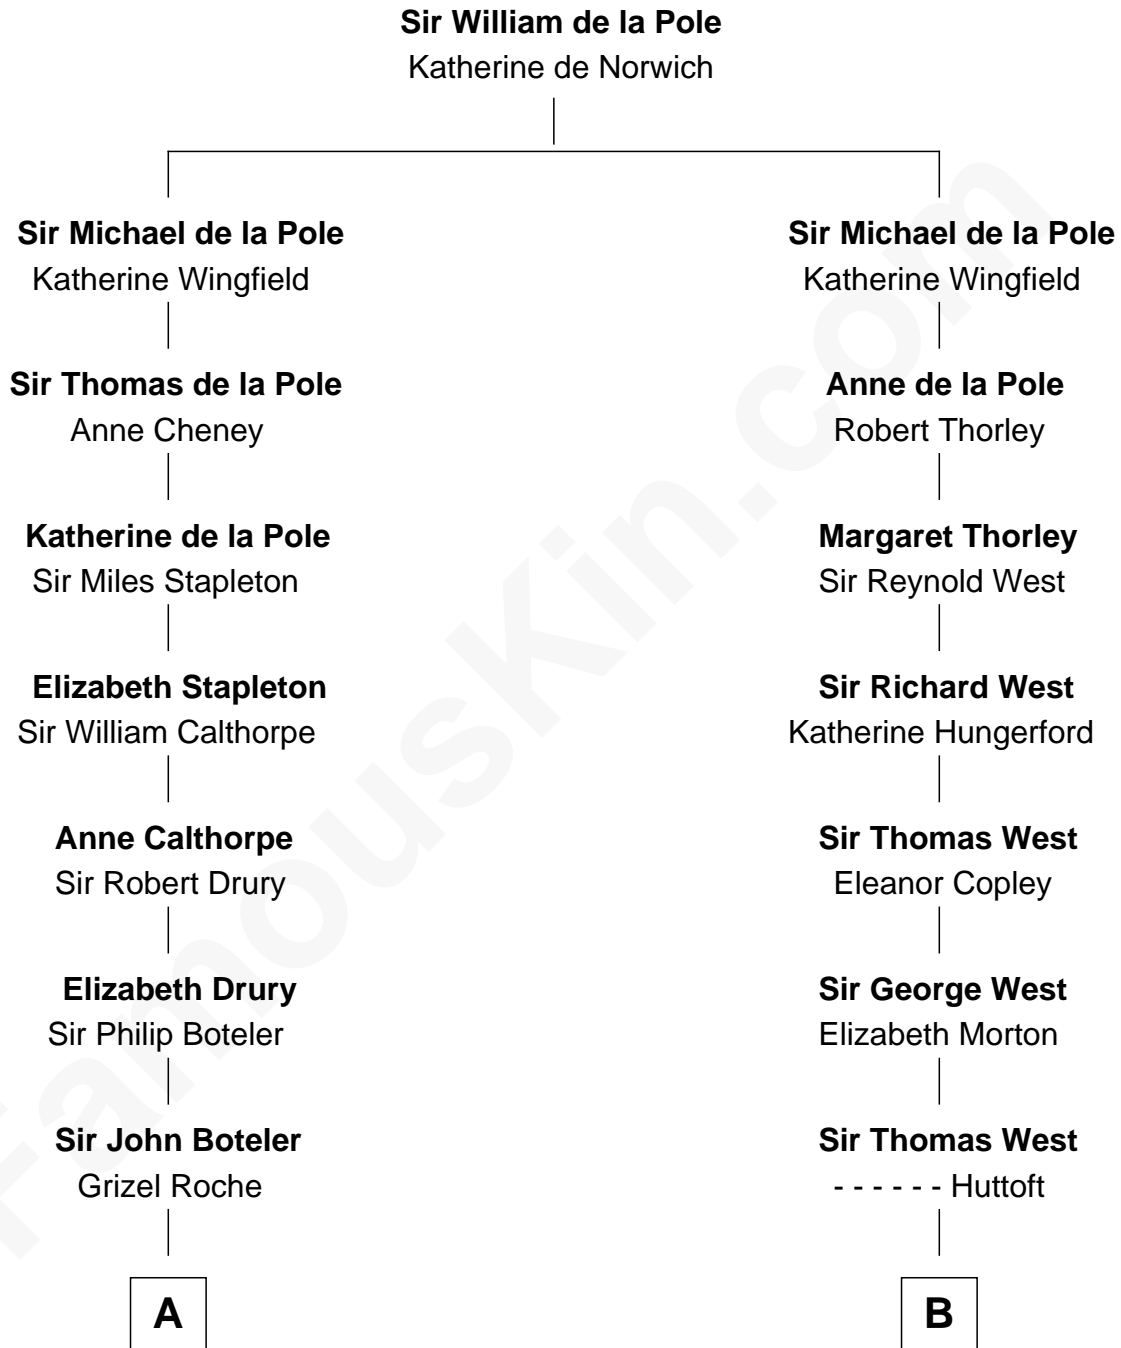

**FamousKin.com**  
**Relationship Chart of**  
**Princess Diana**  
*Princess of Wales*

**18th cousin 2 times removed of**  
**Ray Bradbury**  
*Author of The Martian Chronicles*

FamousKin.com