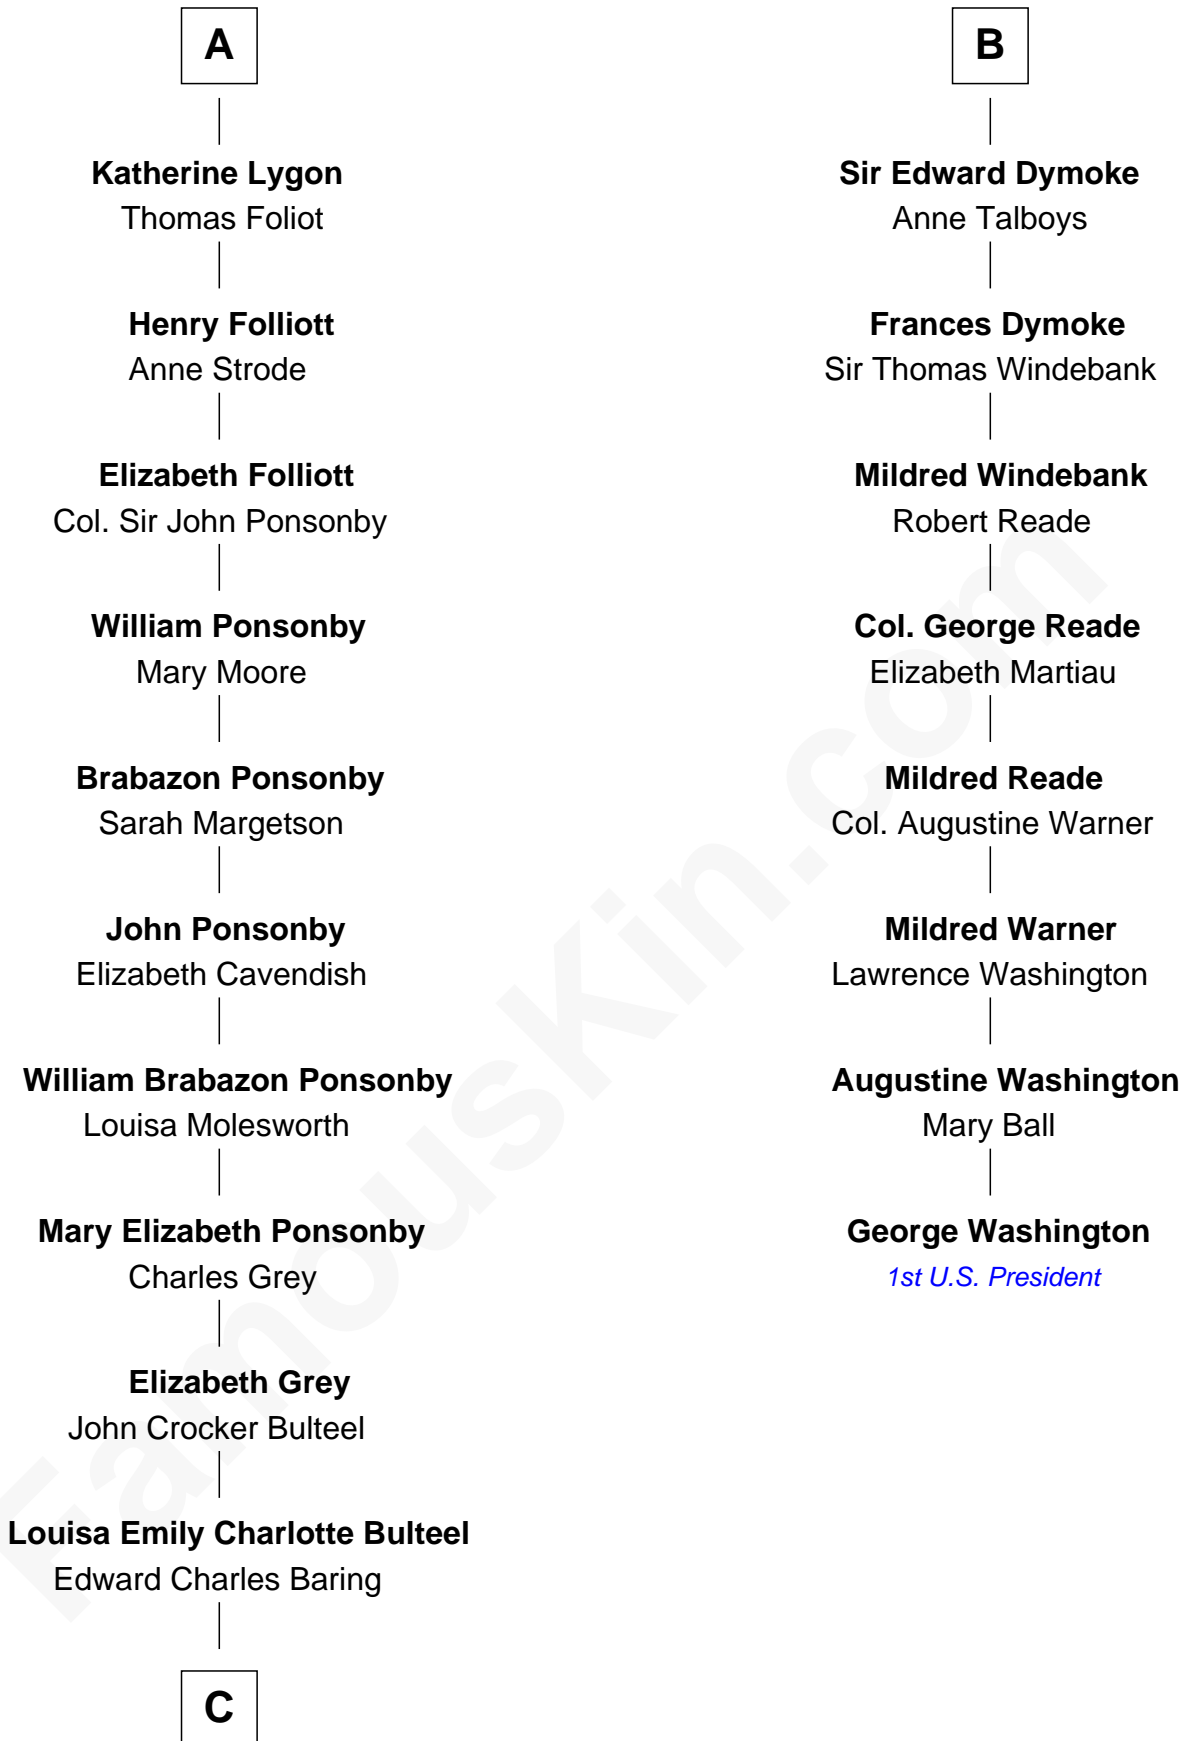

FamousKin.com

Relationship Chart of

Princess Diana

Princess of Wales

14th cousin 6 times removed of

George Washington
1st U.S. President

C

—
Margaret Baring
Charles Robert Spencer

—
Albert Edward John Spencer
Cynthia Elinor Beatrix Hamilton

—
Edward John Spencer
Frances Ruth Burke Roche

—
Princess Diana
Princess of Wales

FamousKin.com