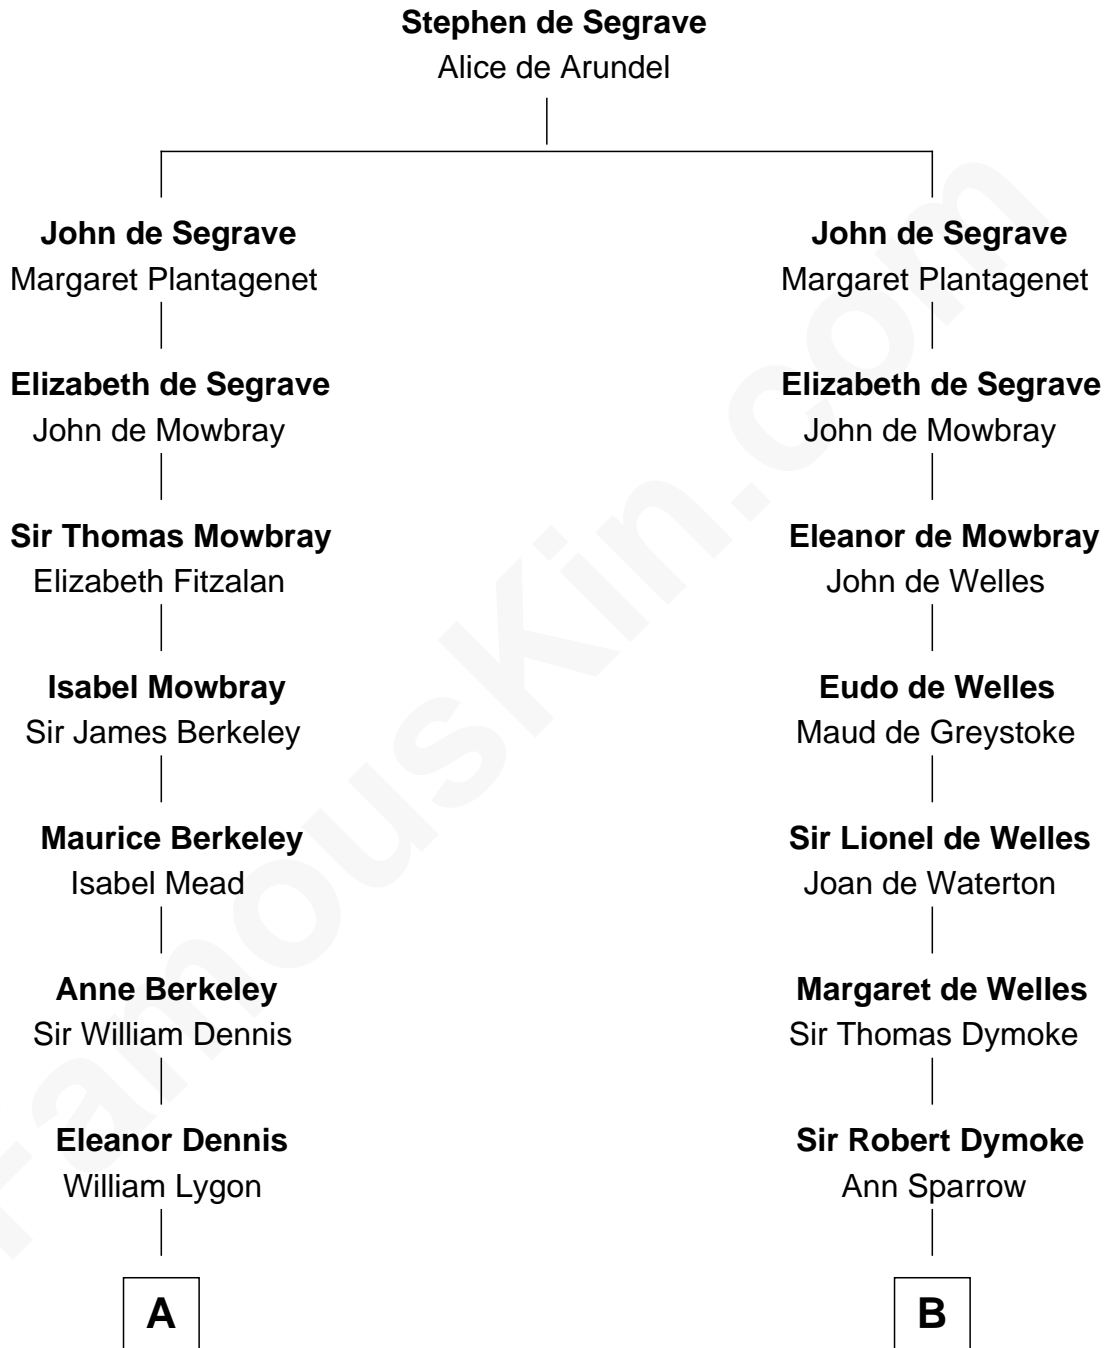

FamousKin.com

Relationship Chart of

Princess Diana

Princess of Wales

14th cousin 6 times removed of

George Washington
1st U.S. President

C

—
Margaret Baring
Charles Robert Spencer

—
Albert Edward John Spencer
Cynthia Elinor Beatrix Hamilton

—
Edward John Spencer
Frances Ruth Burke Roche

—
Princess Diana
Princess of Wales

FamousKin.com