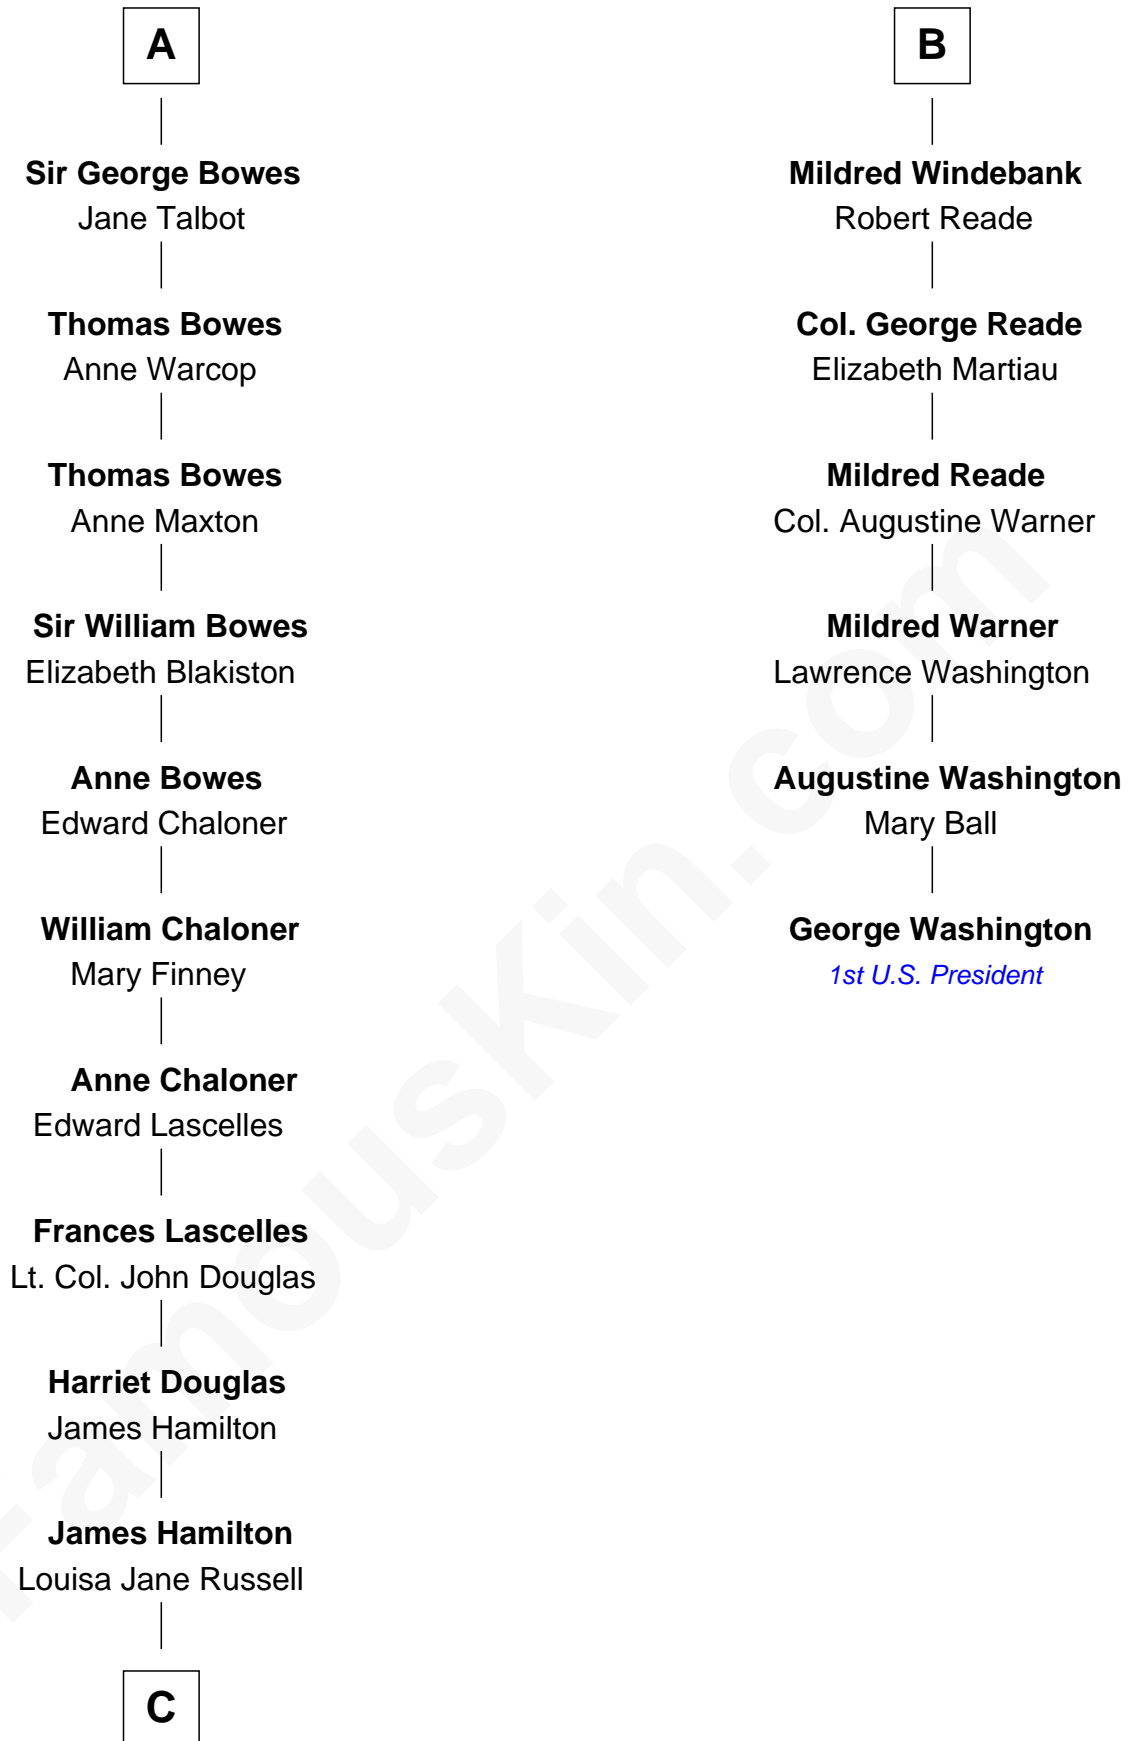

FamousKin.com Relationship Chart of

Princess Diana

Princess of Wales

12th cousin 9 times removed of

George Washington

1st U.S. President

Sir William de Aton

Isabel de Percy

C

James Hamilton

Mary Anna Curzon-Howe

James Albert Edward Hamilton

Rosalind Cecilia Caroline Bingham

Cynthia Elinor Beatrix Hamilton

Albert Edward John Spencer

Edward John Spencer