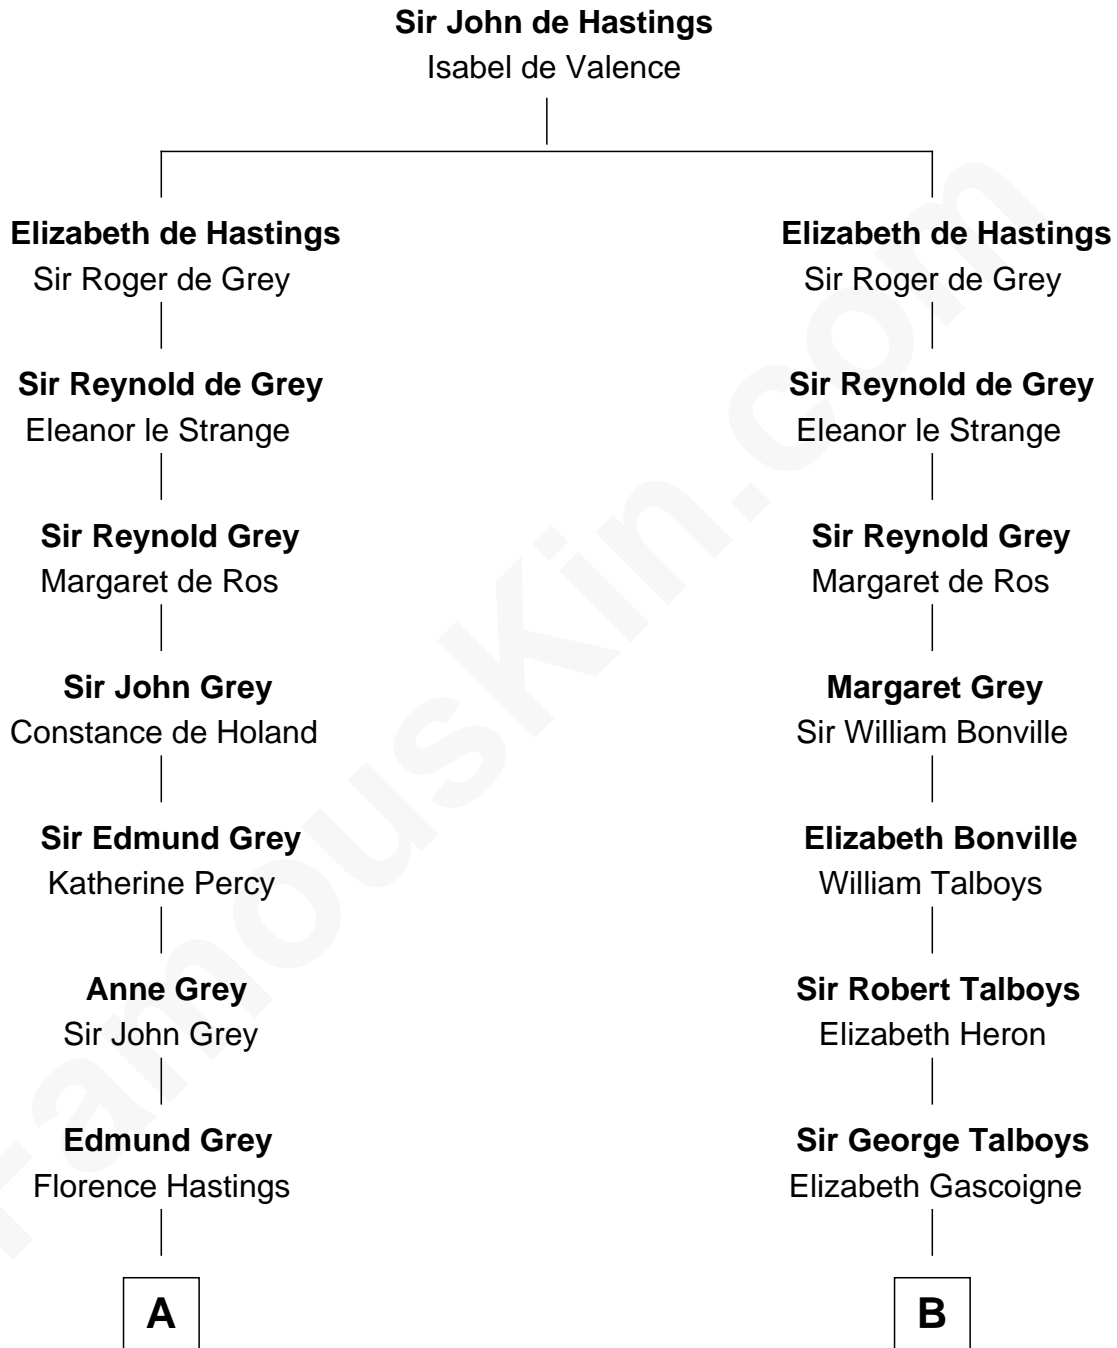

FamousKin.com
Relationship Chart of
Princess Diana
Princess of Wales

14th cousin 7 times removed of
George Washington
1st U.S. President

C

—
Frederick Spencer

Adelaide Horatia Elizabeth Seymour

—
Charles Robert Spencer

Margaret Baring

—
Albert Edward John Spencer

Cynthia Elinor Beatrix Hamilton

—
Edward John Spencer

Frances Ruth Burke Roche

—
Princess Diana

Princess of Wales

FamousKin.com