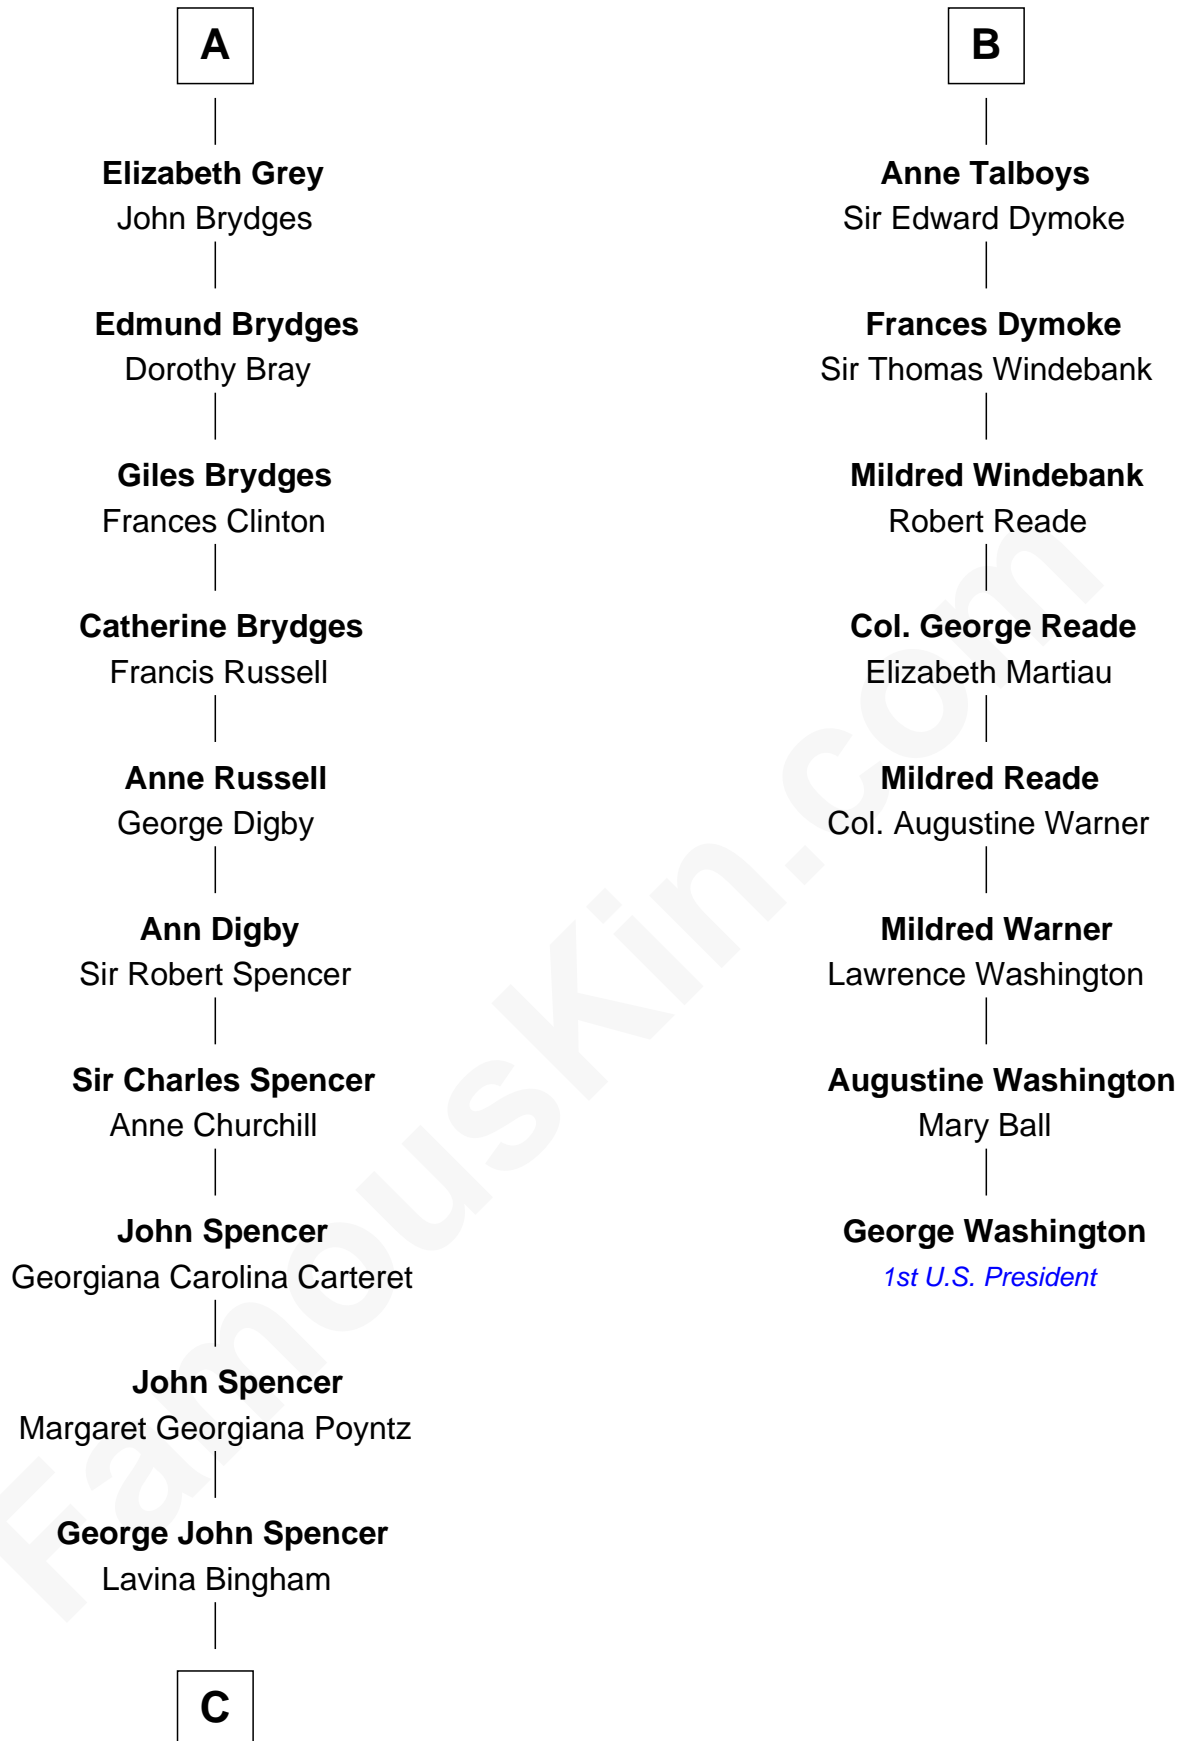

FamousKin.com
Relationship Chart of
Princess Diana
Princess of Wales

14th cousin 7 times removed of
George Washington
1st U.S. President

C

—
Frederick Spencer

Adelaide Horatia Elizabeth Seymour

—
Charles Robert Spencer

Margaret Baring

—
Albert Edward John Spencer

Cynthia Elinor Beatrix Hamilton

—
Edward John Spencer

Frances Ruth Burke Roche

—
Princess Diana

Princess of Wales

FamousKin.com