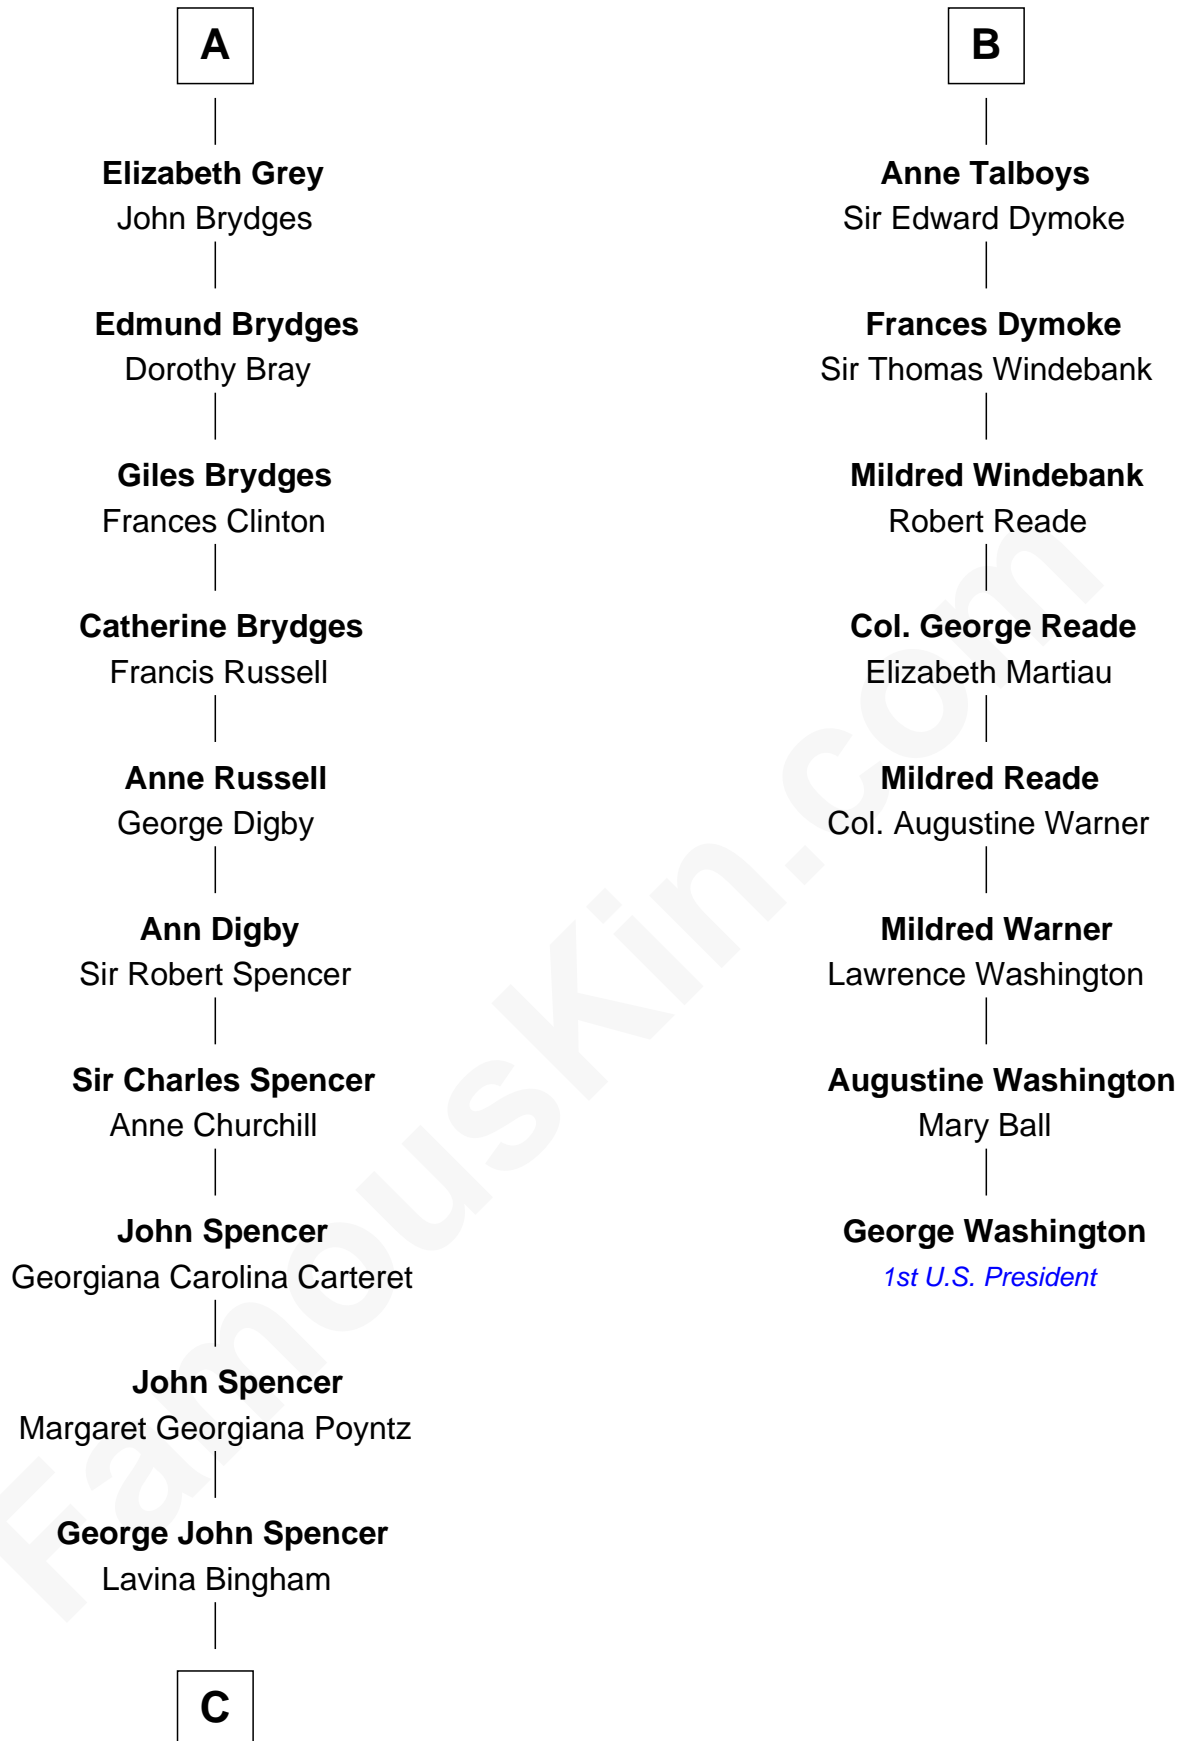

FamousKin.com

Relationship Chart of

Princess Diana

Princess of Wales

14th cousin 7 times removed of

George Washington
1st U.S. President

C

—
Frederick Spencer

Adelaide Horatia Elizabeth Seymour

—
Charles Robert Spencer

Margaret Baring

—
Albert Edward John Spencer

Cynthia Elinor Beatrix Hamilton

—
Edward John Spencer

Frances Ruth Burke Roche

—
Princess Diana