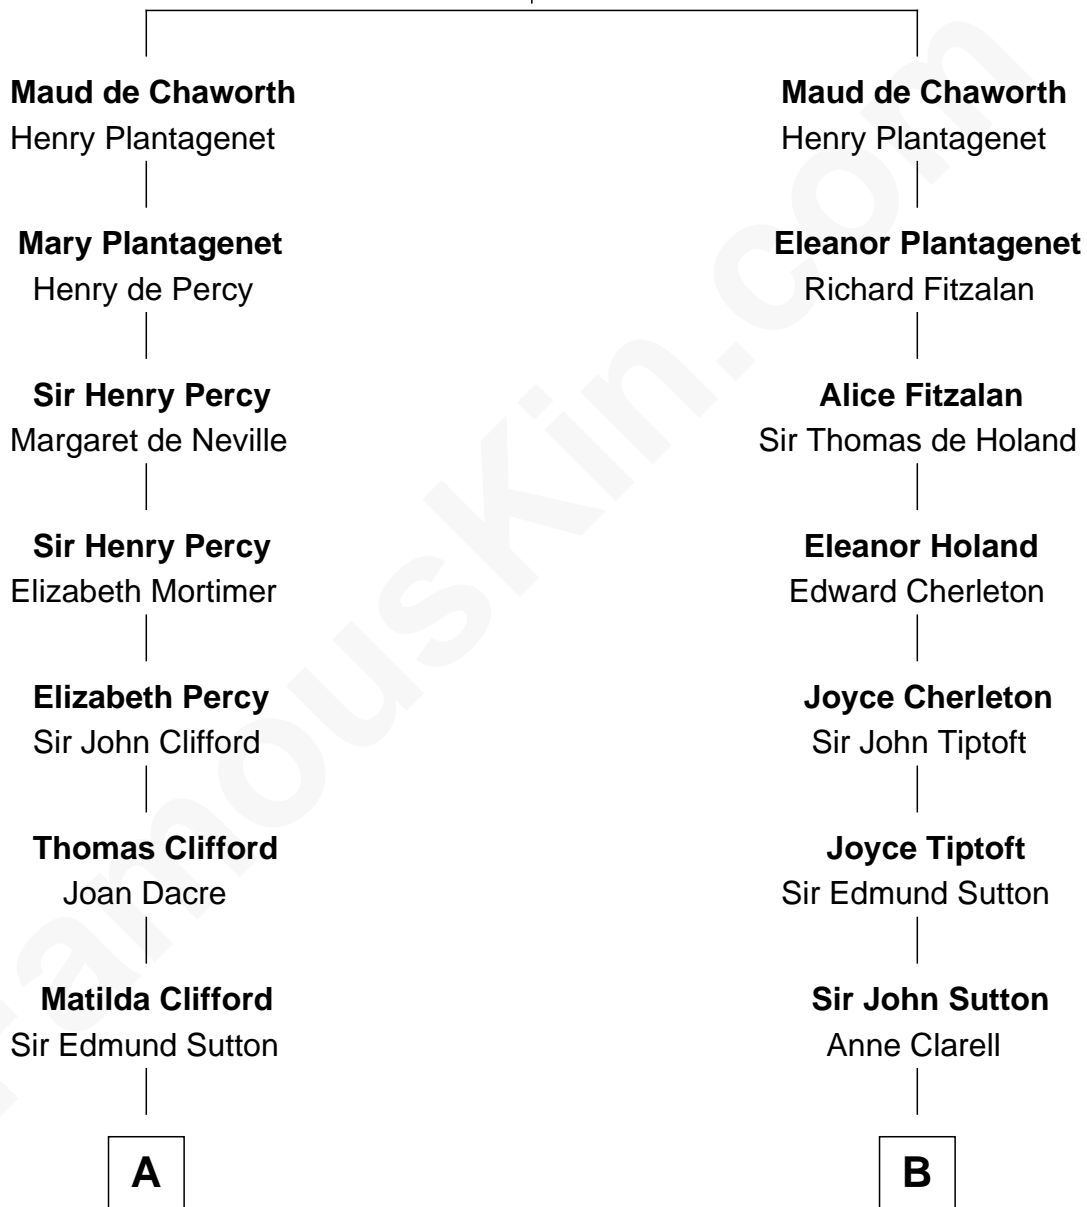

FamousKin.com

Relationship Chart of

Princess Diana

Princess of Wales

14th cousin 6 times removed of

George Washington
1st U.S. President

Sir Patrick de Chaworth
Isabella de Beauchamp

C

—
Charles Robert Spencer

Margaret Baring

—
Albert Edward John Spencer

Cynthia Elinor Beatrix Hamilton

—
Edward John Spencer

Frances Ruth Burke Roche

—
Princess Diana

Princess of Wales