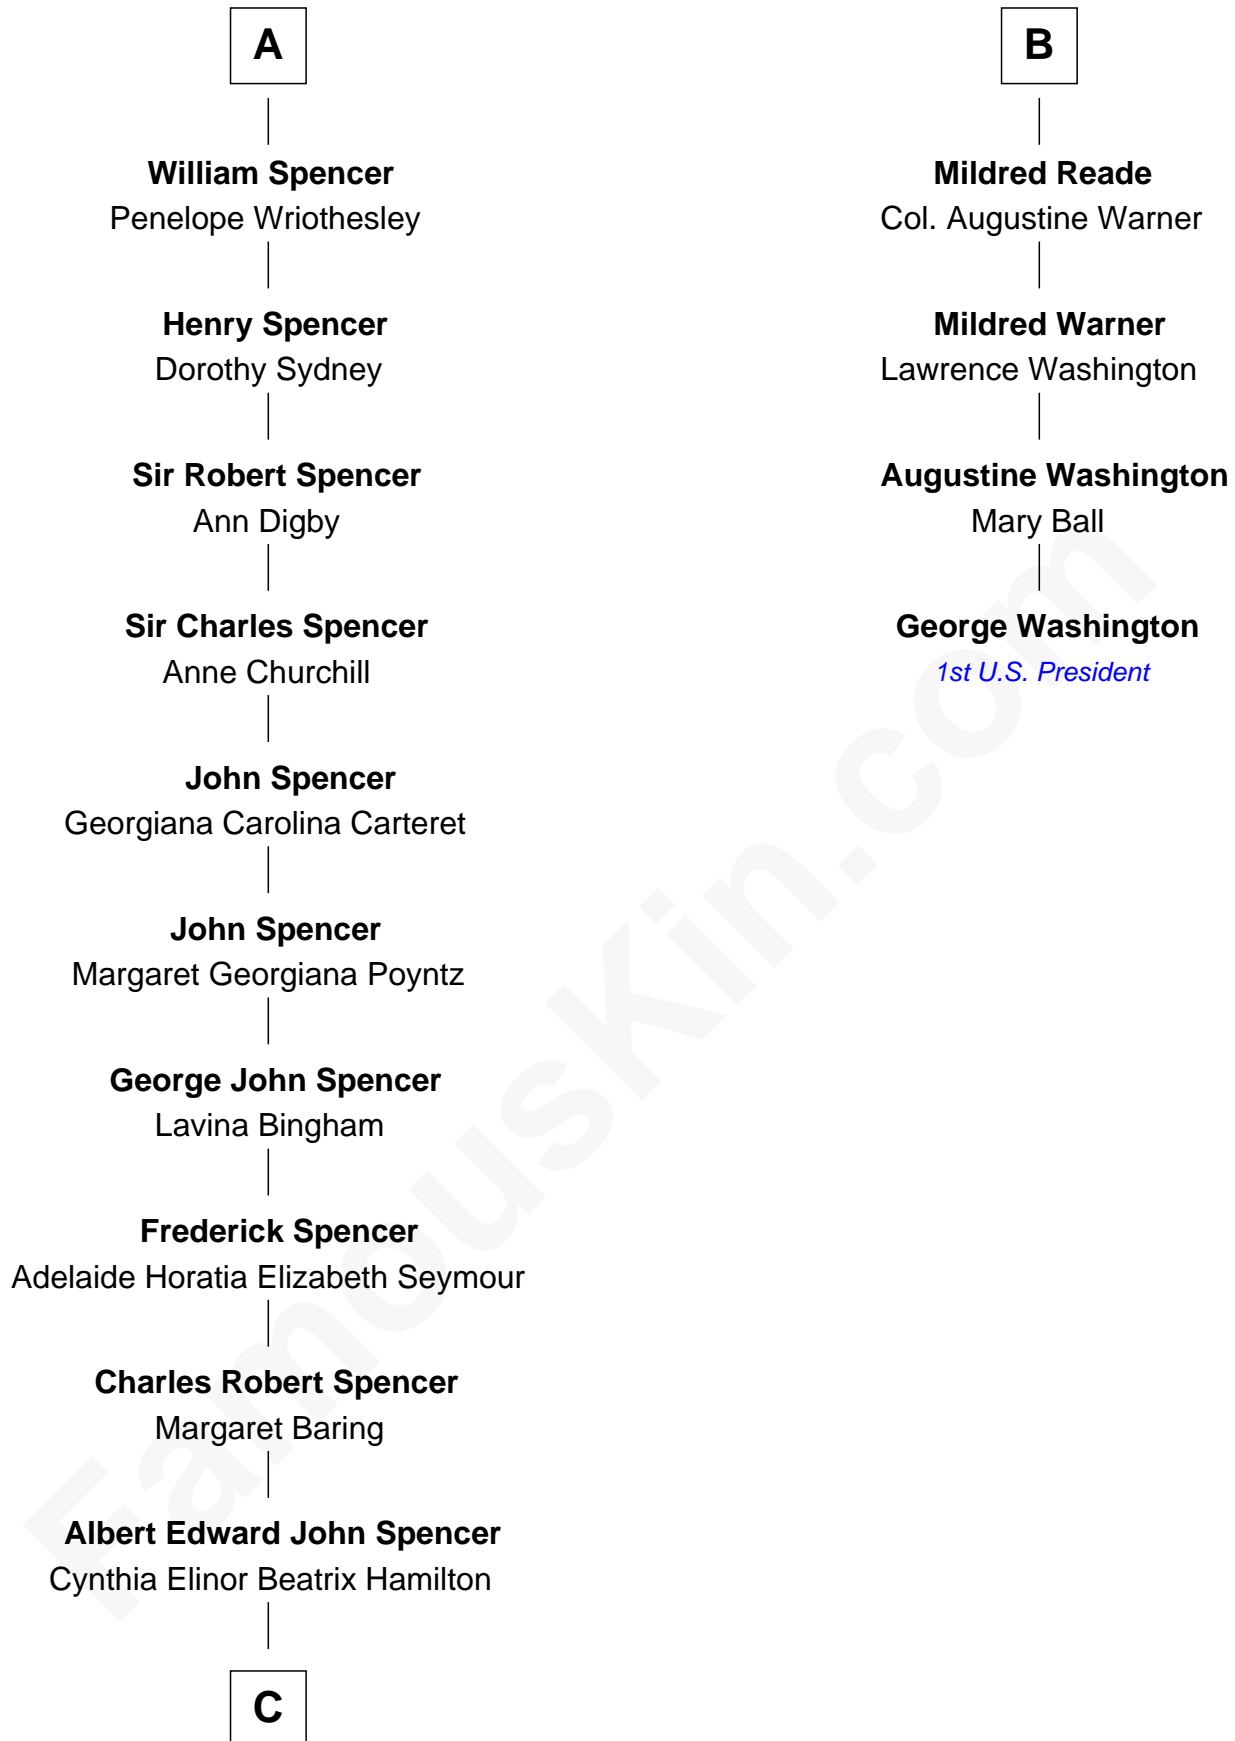

## Relationship Chart of

### Princess Diana

*Princess of Wales*

10th cousin 8 times removed of

**George Washington**  
*1st U.S. President*

**C**

Edward John Spencer  
Frances Ruth Burke Roche

**Princess Diana**  
*Princess of Wales*