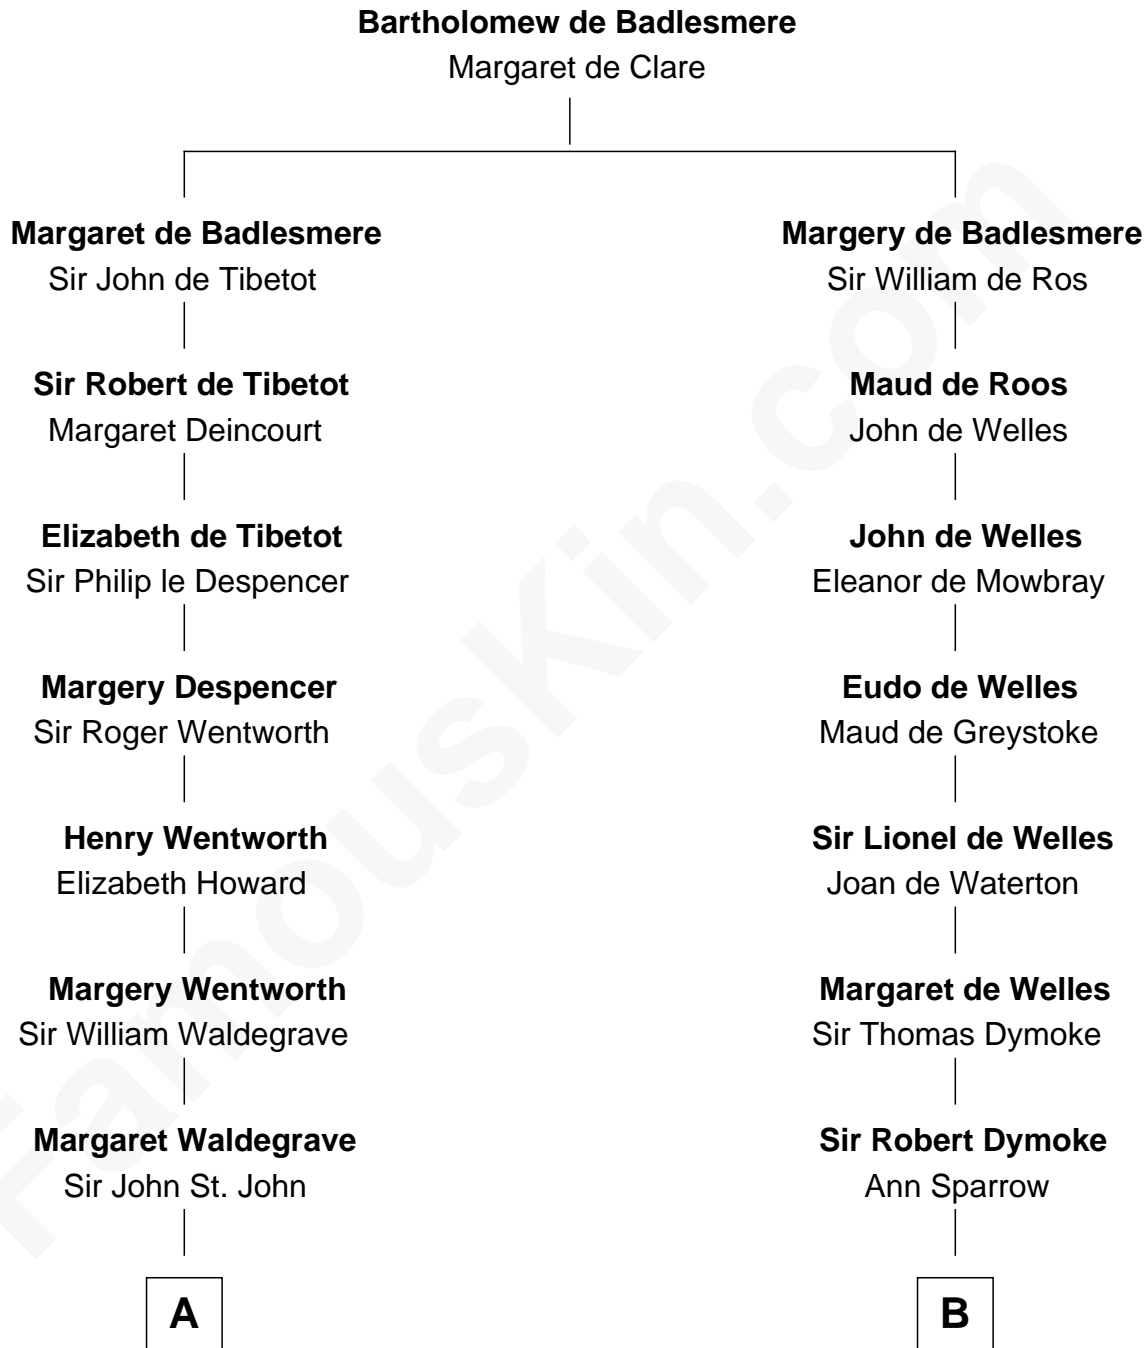

## Relationship Chart of

### Princess Diana

*Princess of Wales*

14th cousin 6 times removed of

**George Washington**  
*1st U.S. President*

**A**

**Margaret St. John**  
Sir Francis Russell

**William Russell**  
Elizabeth Long

**Francis Russell**  
Catherine Brydges

**Anne Russell**  
George Digby

**Ann Digby**  
Sir Robert Spencer

**Sir Charles Spencer**  
Anne Churchill

**John Spencer**  
Georgiana Carolina Carteret

**John Spencer**  
Margaret Georgiana Poyntz

**George John Spencer**  
Lavina Bingham