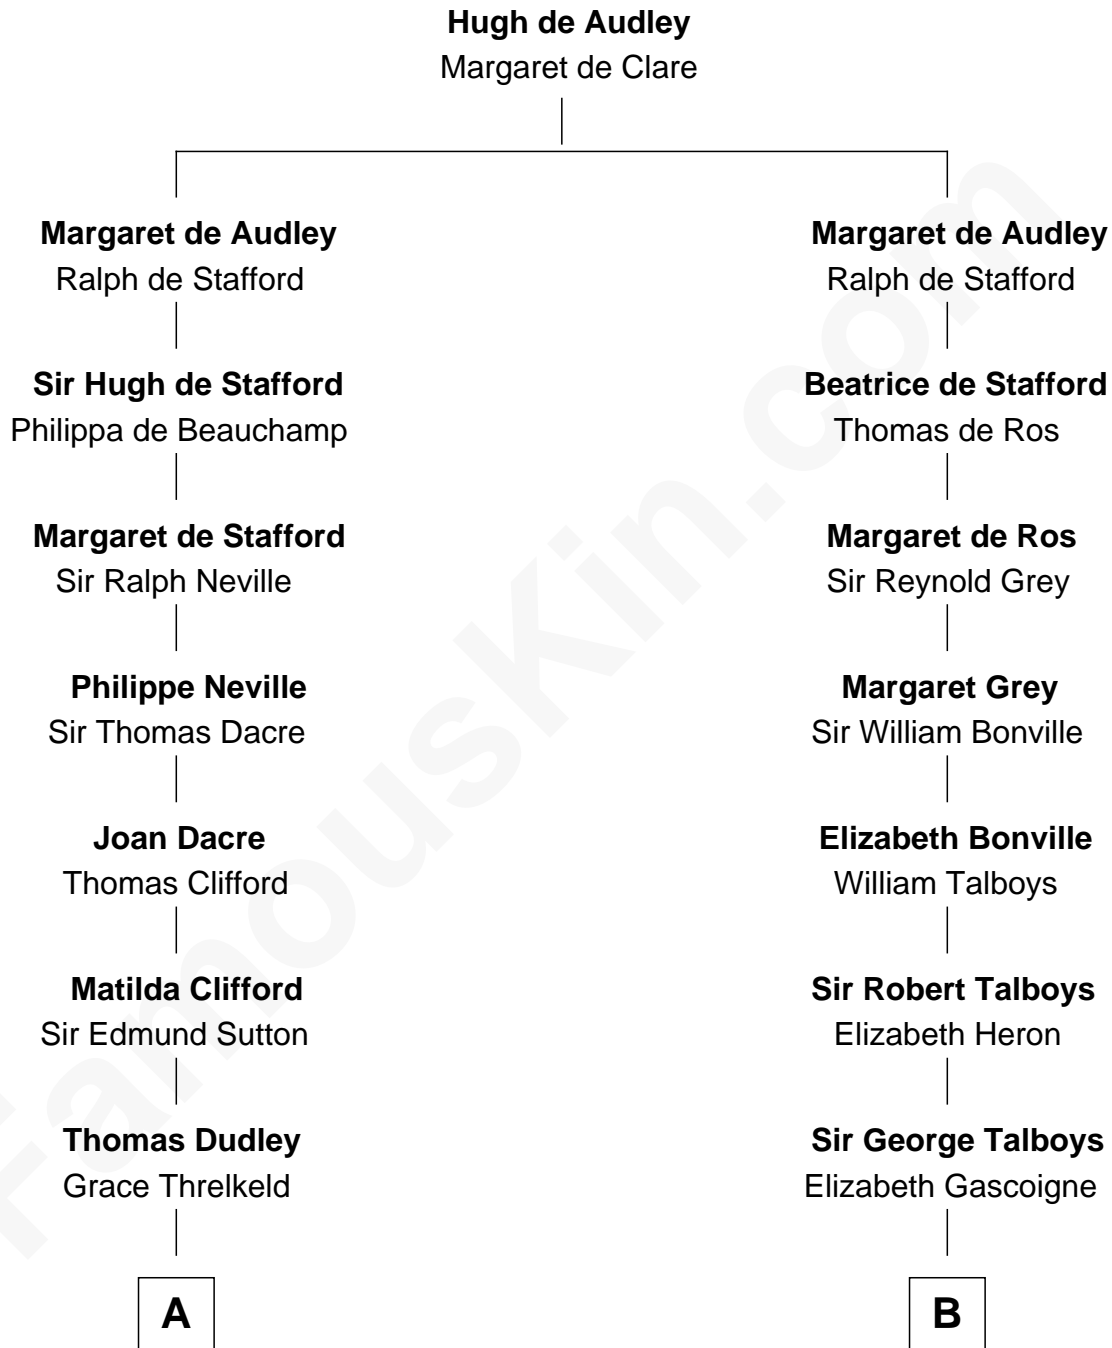

FamousKin.com Relationship Chart of

Princess Diana

Princess of Wales

14th cousin 5 times removed of

George Washington

1st U.S. President

C

—
Albert Edward John Spencer
Cynthia Elinor Beatrix Hamilton

—
Edward John Spencer
Frances Ruth Burke Roche

—
Princess Diana
Princess of Wales

FamousKin.com