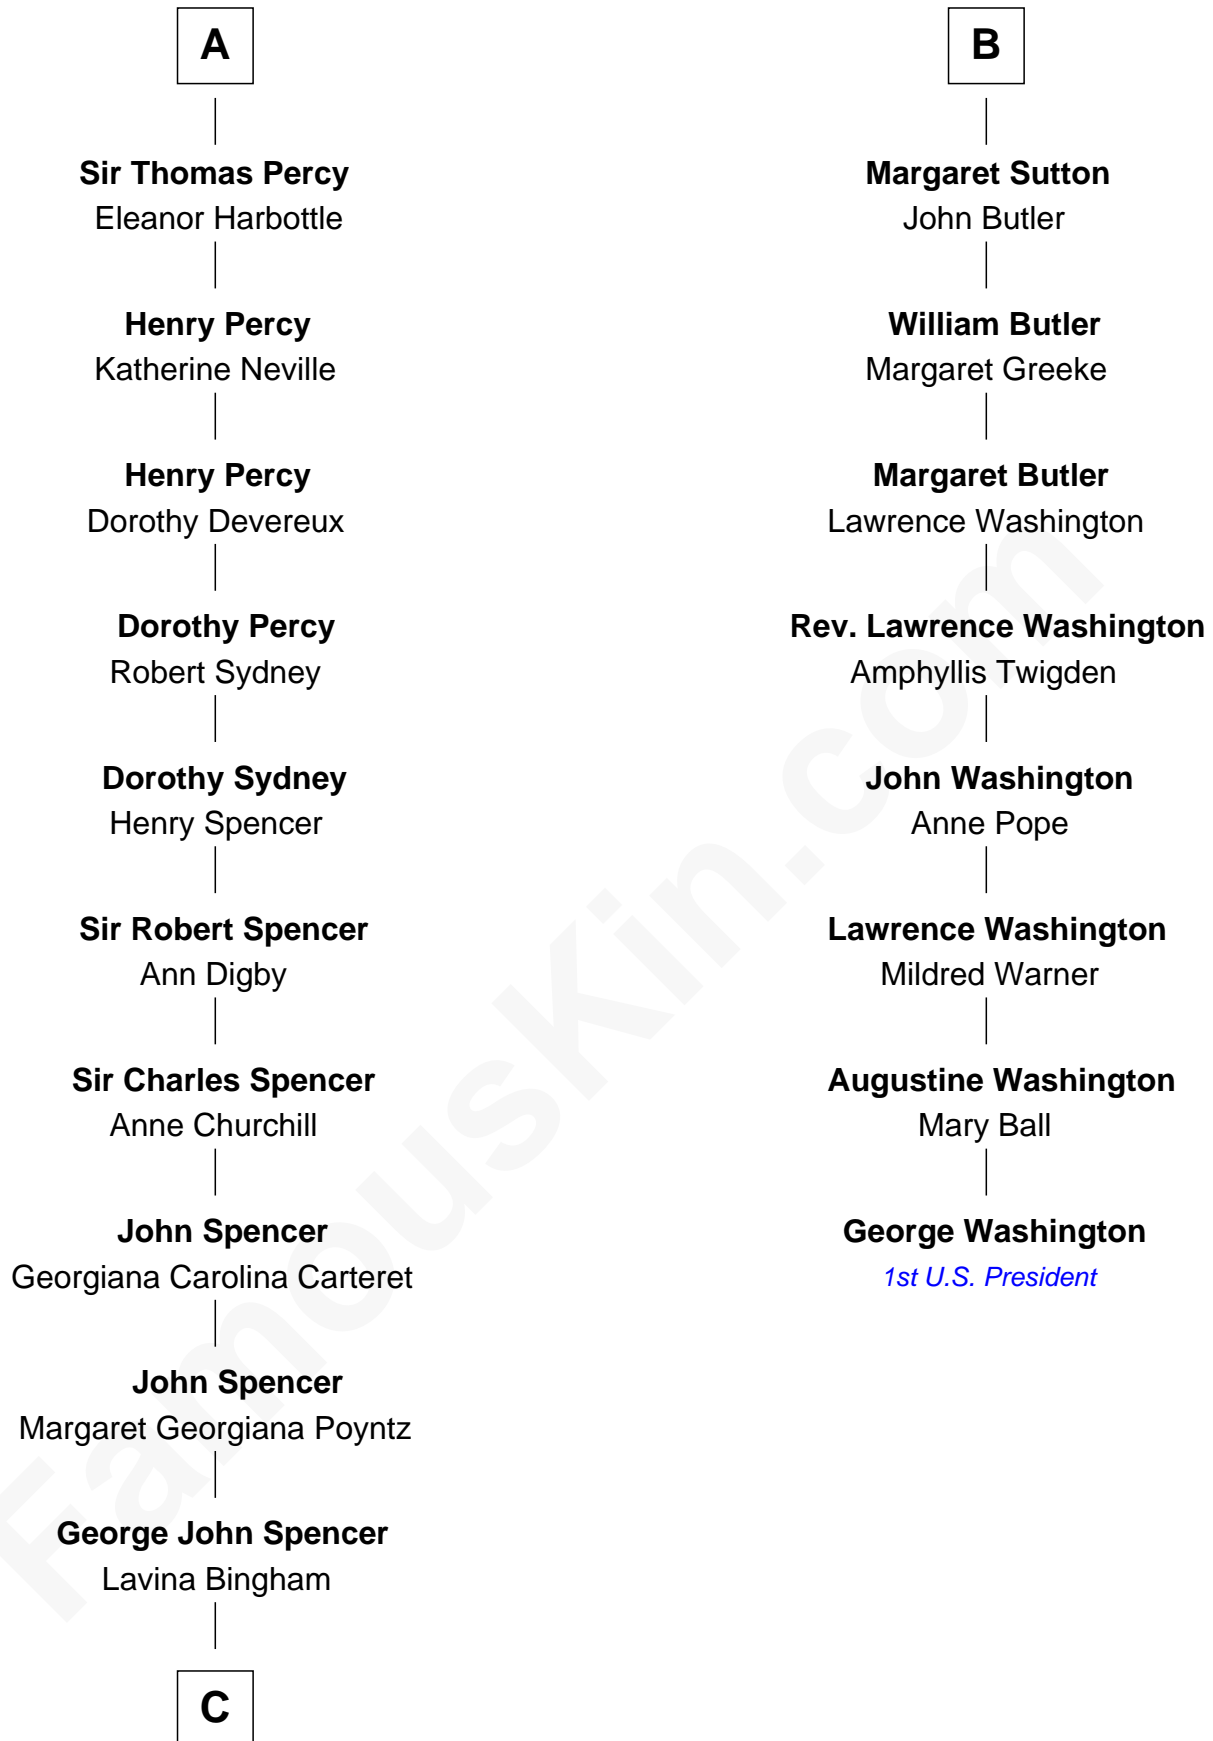

FamousKin.com

Relationship Chart of

Princess Diana

Princess of Wales

14th cousin 7 times removed of

George Washington

1st U.S. President

Sir Alan la Zouche
Eleanor de Segrave

Maude la Zouche
Sir Robert de Holland

Thomas Holand
Joan Plantagenet

Sir Thomas de Holand
Alice Fitzalan

Margaret de Holand
Sir John Beaufort

Edmund Beaufort
Eleanor Beauchamp

Eleanor Beaufort
Sir Robert Spencer

Catherine Spencer
Henry Algernon Percy

A

Maude la Zouche
Sir Robert de Holland

Thomas Holand
Joan Plantagenet

Sir Thomas de Holand
Alice Fitzalan

Eleanor Holand
Edward Cherleton

Joyce Cherleton
Sir John Tiptoft

Joyce Tiptoft
Sir Edmund Sutton

Sir John Sutton
Anne Clarell

B

C

—
Frederick Spencer

Adelaide Horatia Elizabeth Seymour

—
Charles Robert Spencer

Margaret Baring