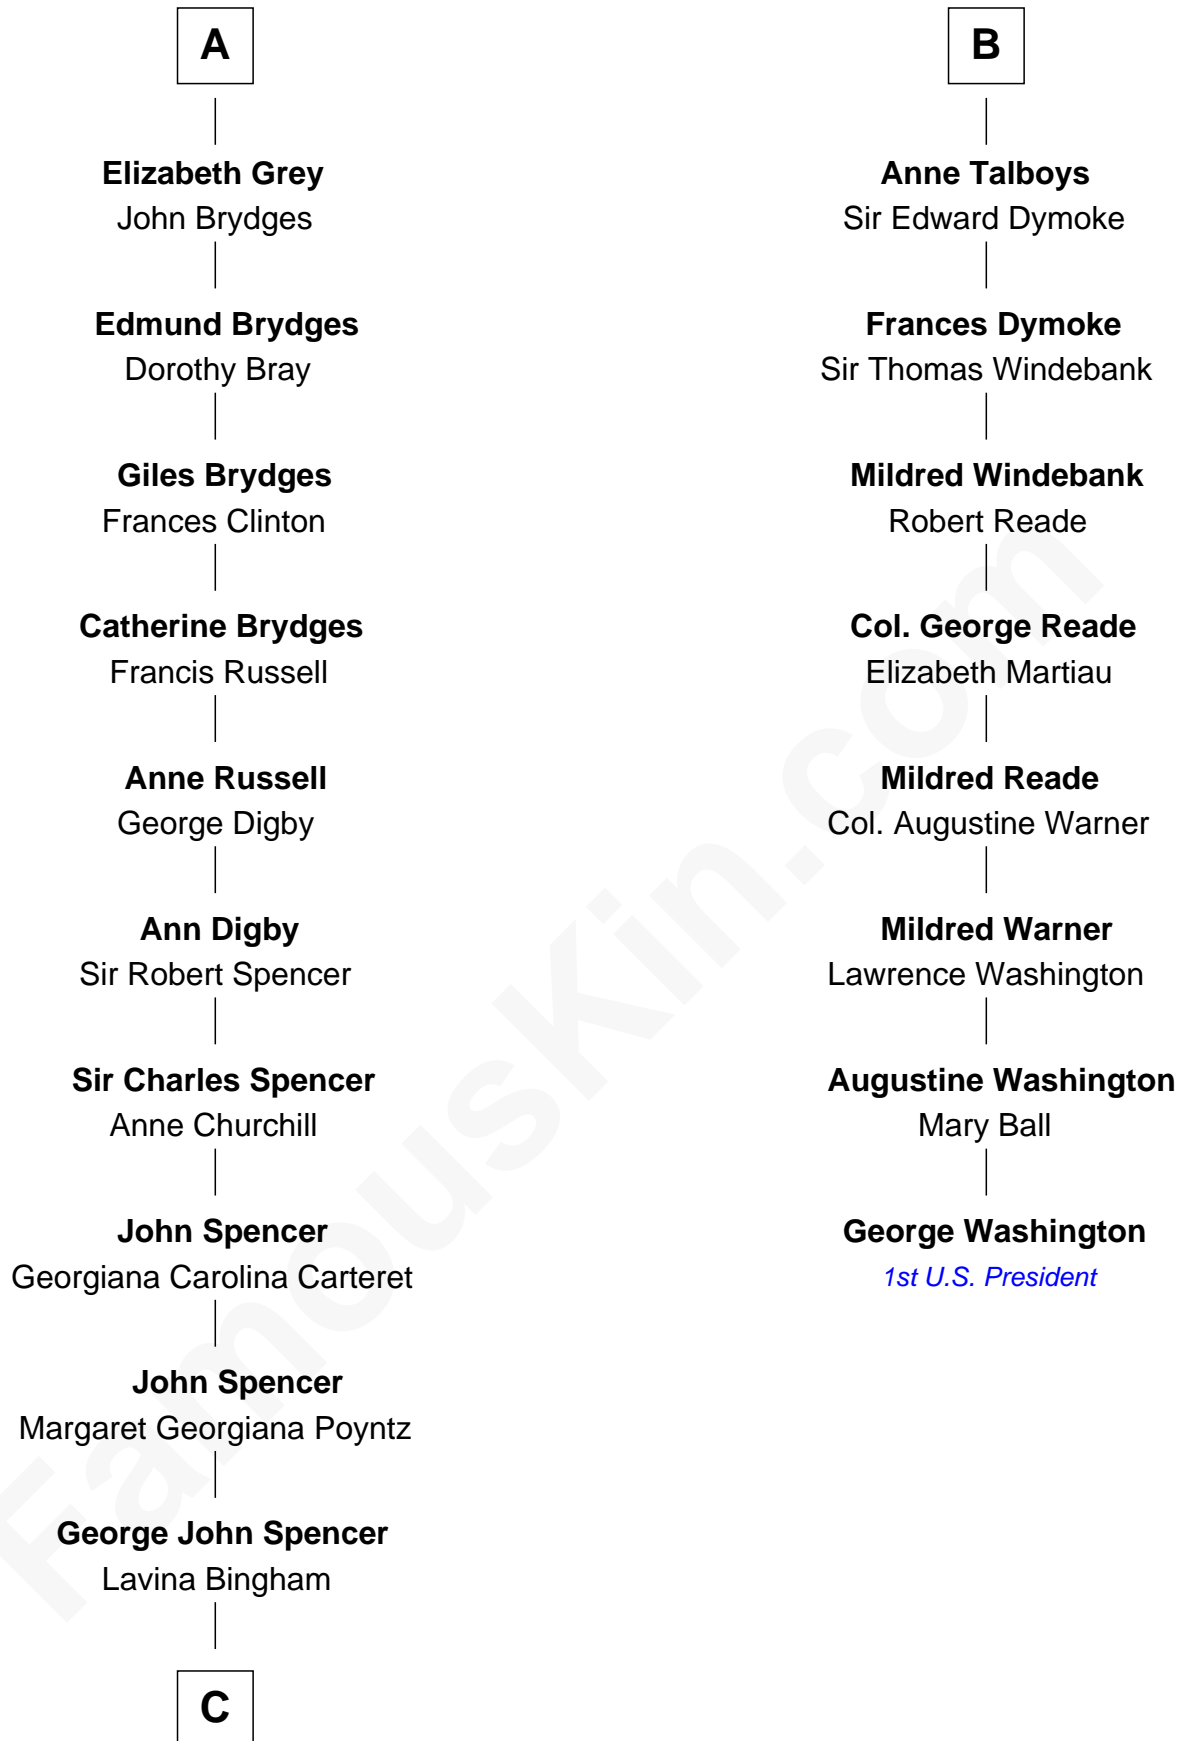

## Relationship Chart of

### Princess Diana

*Princess of Wales*

14th cousin 7 times removed of

### George Washington

*1st U.S. President*

**C**

—  
**Frederick Spencer**

Adelaide Horatia Elizabeth Seymour

—  
**Charles Robert Spencer**

Margaret Baring

—  
**Albert Edward John Spencer**