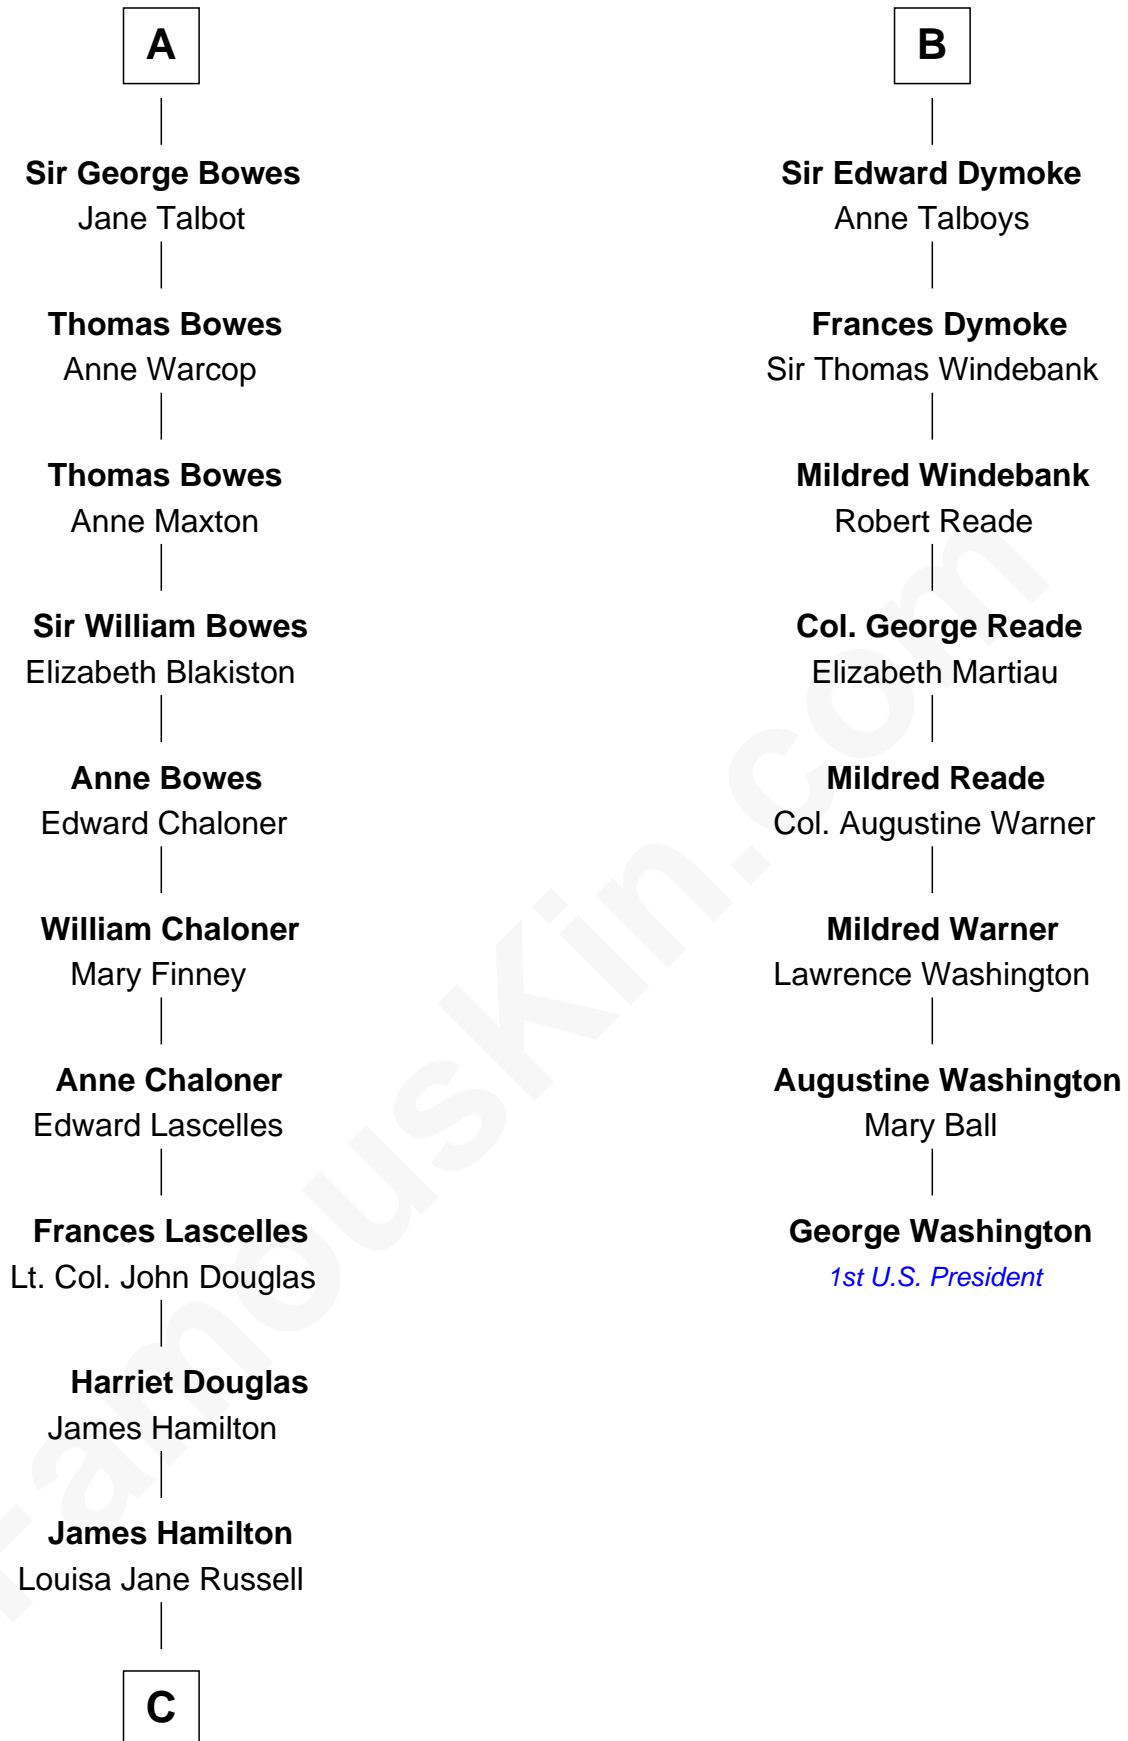

**FamousKin.com**  
**Relationship Chart of**  
**Princess Diana**  
*Princess of Wales*

14th cousin 7 times removed of  
**George Washington**  
*1st U.S. President*

**C**

James Hamilton

Mary Anna Curzon-Howe

James Albert Edward Hamilton

Rosalind Cecilia Caroline Bingham

Cynthia Elinor Beatrix Hamilton

Albert Edward John Spencer

Edward John Spencer

Frances Ruth Burke Roche

Princess Diana

*Princess of Wales*