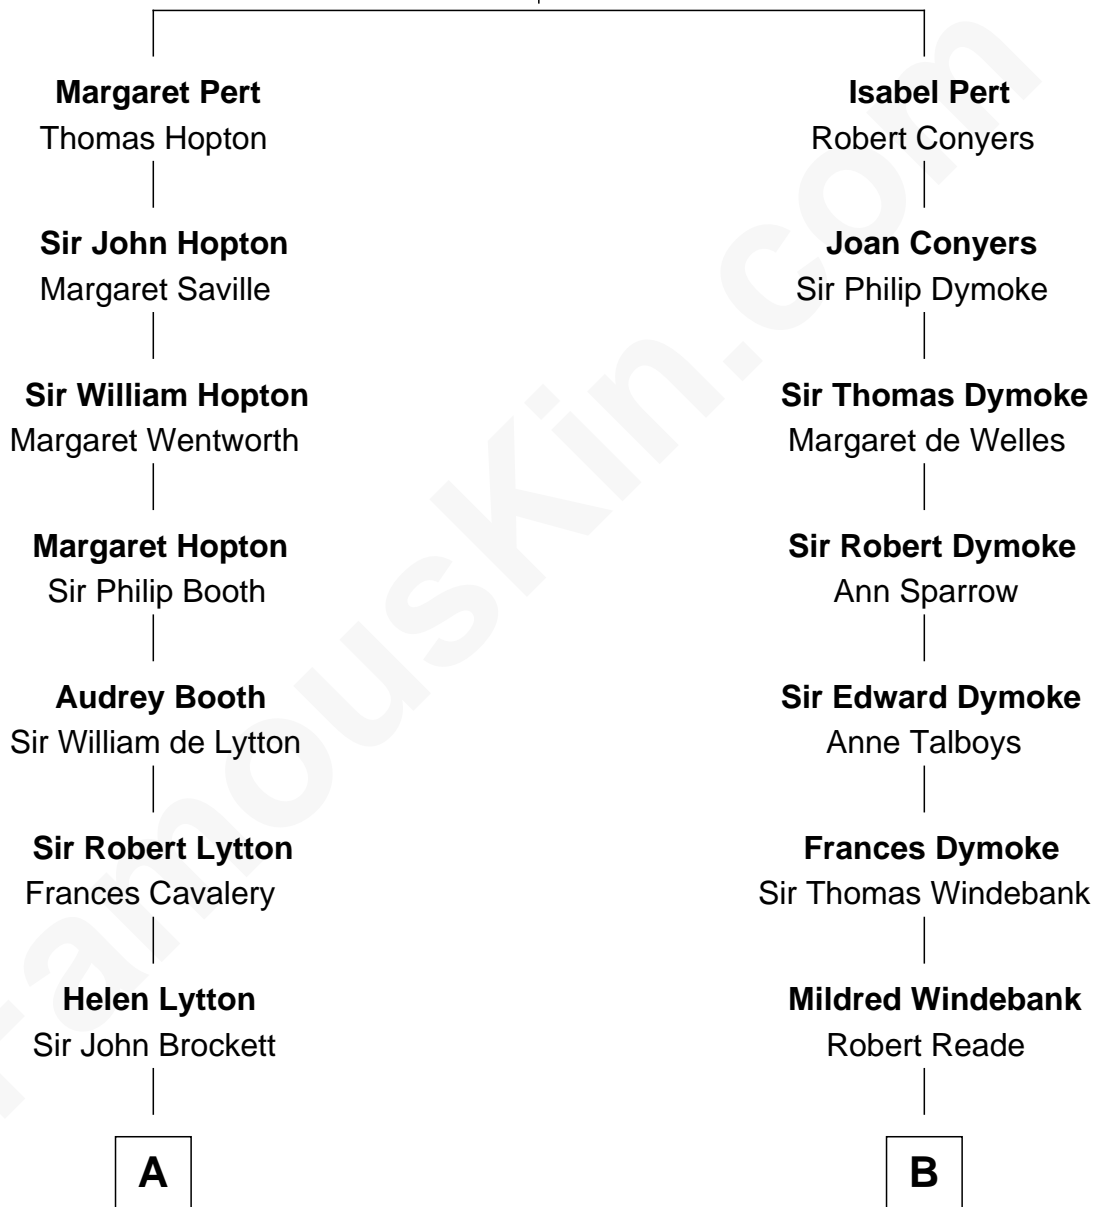

FamousKin.com Relationship Chart of

Princess Diana

Princess of Wales

11th cousin 8 times removed of

George Washington

1st U.S. President

William Pert

Joan le Scrope

C

—
Albert Edward John Spencer
Cynthia Elinor Beatrix Hamilton

—
Edward John Spencer
Frances Ruth Burke Roche

—
Princess Diana
Princess of Wales

FamousKin.com