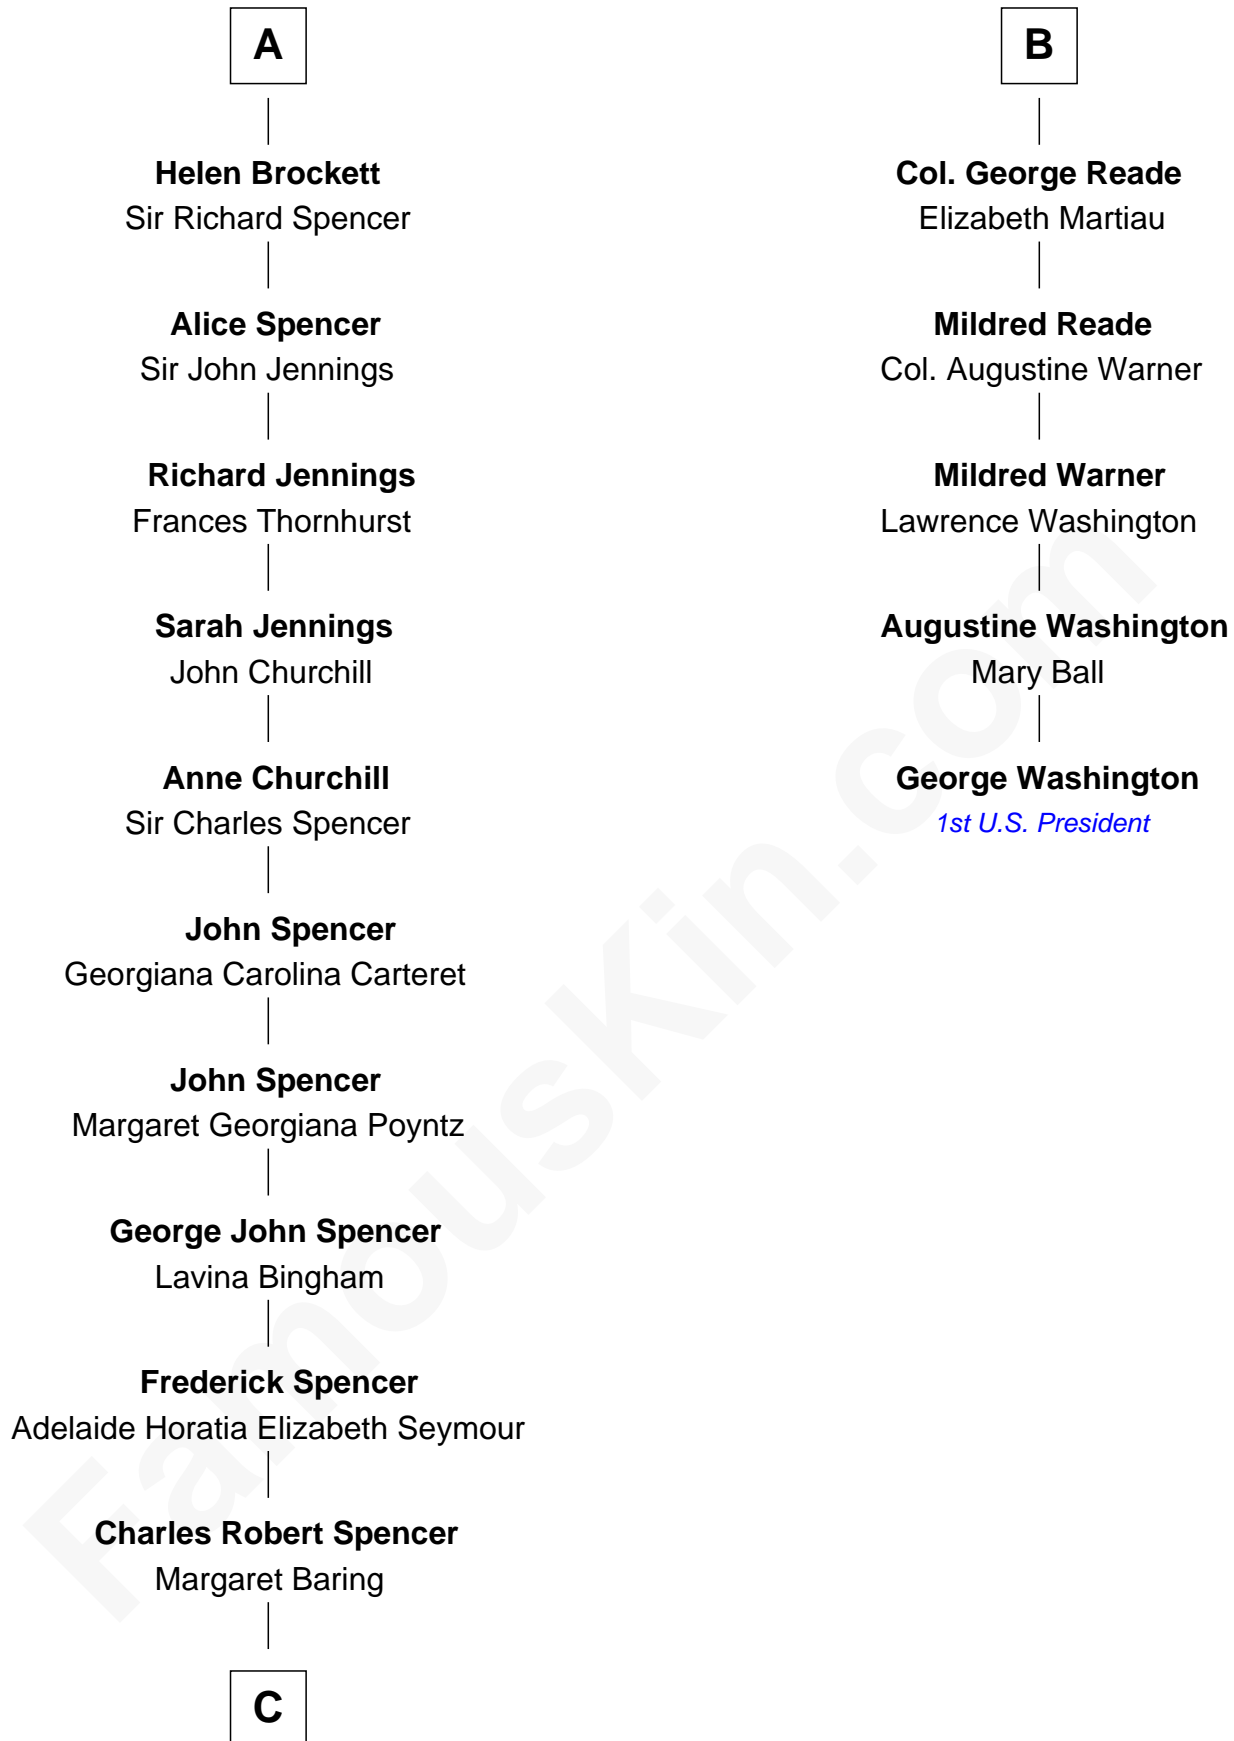

FamousKin.com Relationship Chart of

Princess Diana

Princess of Wales

11th cousin 8 times removed of

George Washington

1st U.S. President

William Pert

Joan le Scrope

C

—
Albert Edward John Spencer
Cynthia Elinor Beatrix Hamilton

—
Edward John Spencer
Frances Ruth Burke Roche

—
Princess Diana
Princess of Wales

FamousKin.com