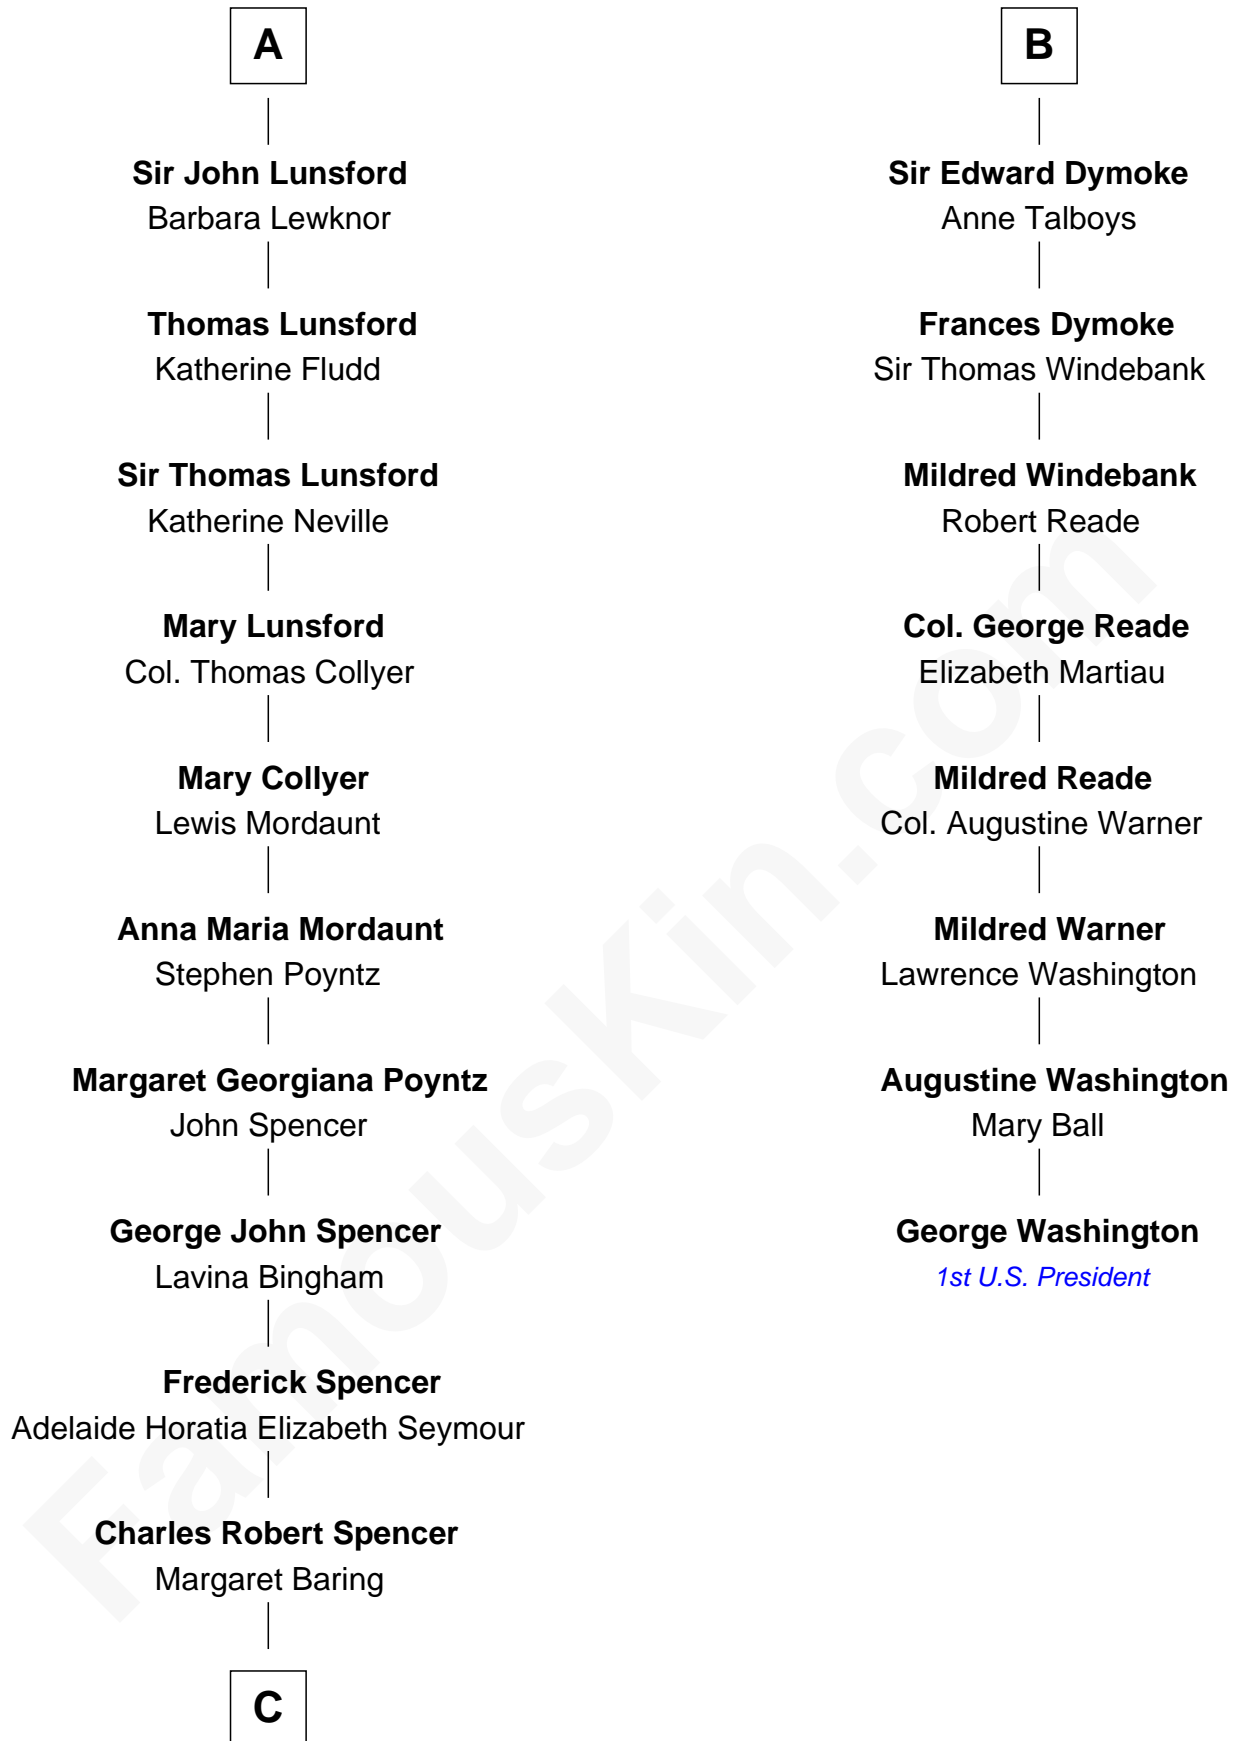

# FamousKin.com Relationship Chart of

**Princess Diana**

*Princess of Wales*

14th cousin 5 times removed of

**George Washington**

*1st U.S. President*

**Guy de Beauchamp**

Alice de Toeni

**Sir Thomas de Beauchamp**

Katherine de Mortimer

**Sir William Beauchamp**

Joan Fitzalan

**Joan Beauchamp**

James Butler

**Sir Thomas Butler**

Anne Hankeford

Joan de Waterton

**Margaret de Welles**

Sir Thomas Dymoke

**Sir Robert Dymoke**

Ann Sparrow

**B**

**C**

—  
**Albert Edward John Spencer**  
Cynthia Elinor Beatrix Hamilton

—  
**Edward John Spencer**  
Frances Ruth Burke Roche

—  
**Princess Diana**  
*Princess of Wales*

FamousKin.com