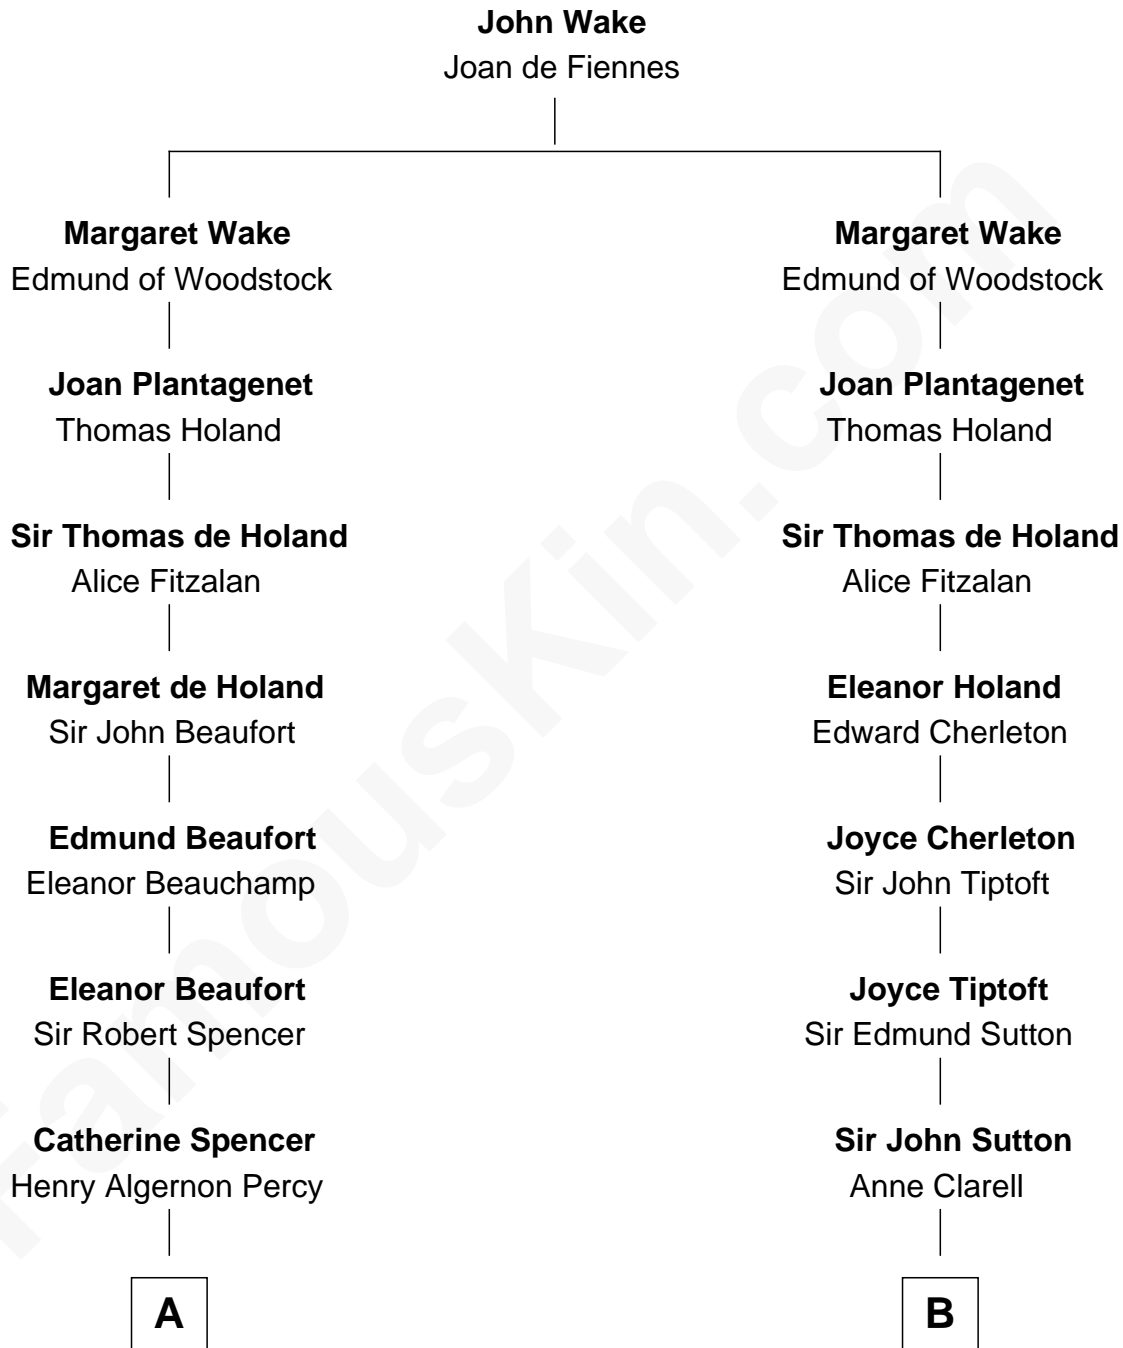

FamousKin.com

Relationship Chart of

Princess Diana

Princess of Wales

14th cousin 7 times removed of

George Washington
1st U.S. President

C

—
Frederick Spencer

Adelaide Horatia Elizabeth Seymour

—
Charles Robert Spencer

Margaret Baring

—
Albert Edward John Spencer

Cynthia Elinor Beatrix Hamilton

—
Edward John Spencer

Frances Ruth Burke Roche

—
Princess Diana

Princess of Wales

FamousKin.com