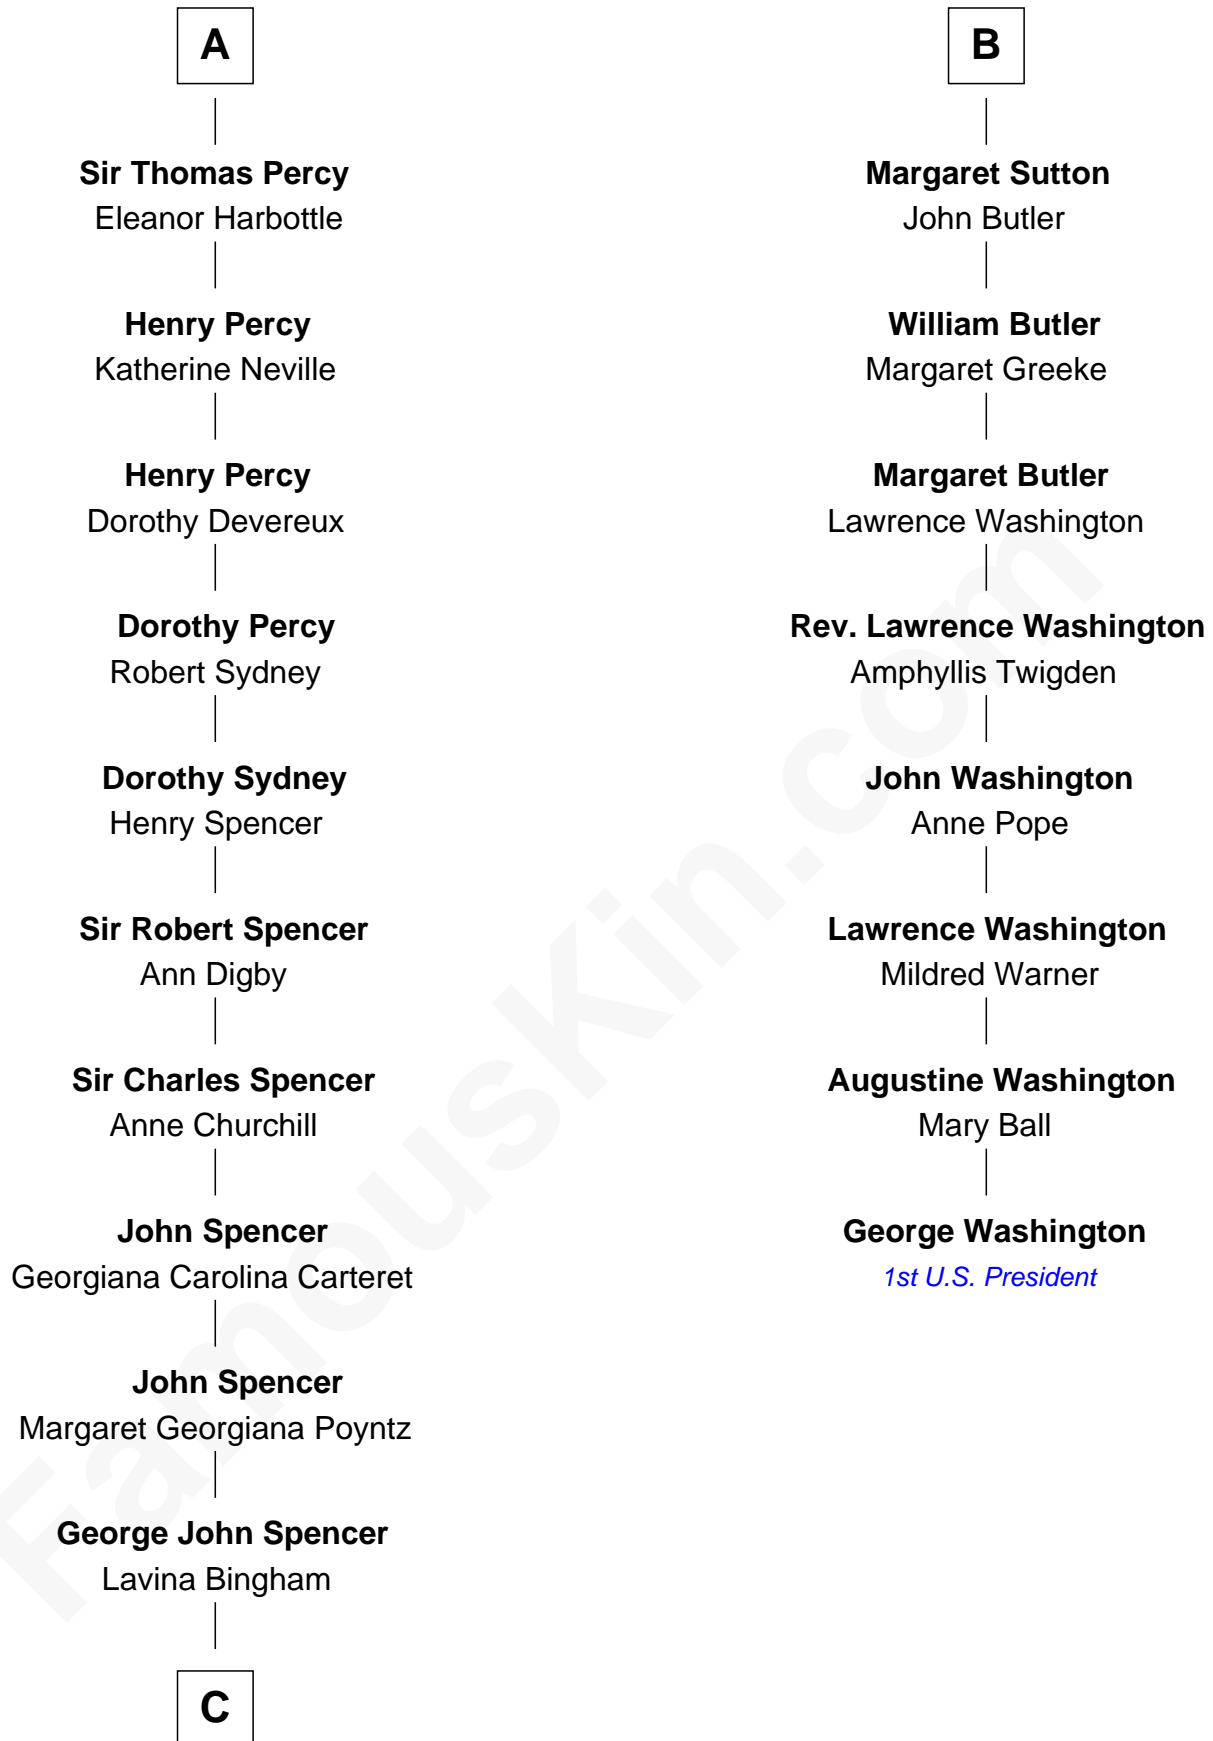

FamousKin.com

Relationship Chart of

Princess Diana

Princess of Wales

14th cousin 7 times removed of

George Washington
1st U.S. President

C

—
Frederick Spencer

Adelaide Horatia Elizabeth Seymour

—
Charles Robert Spencer

Margaret Baring

—
Albert Edward John Spencer

Cynthia Elinor Beatrix Hamilton

—
Edward John Spencer

Frances Ruth Burke Roche

—
Princess Diana