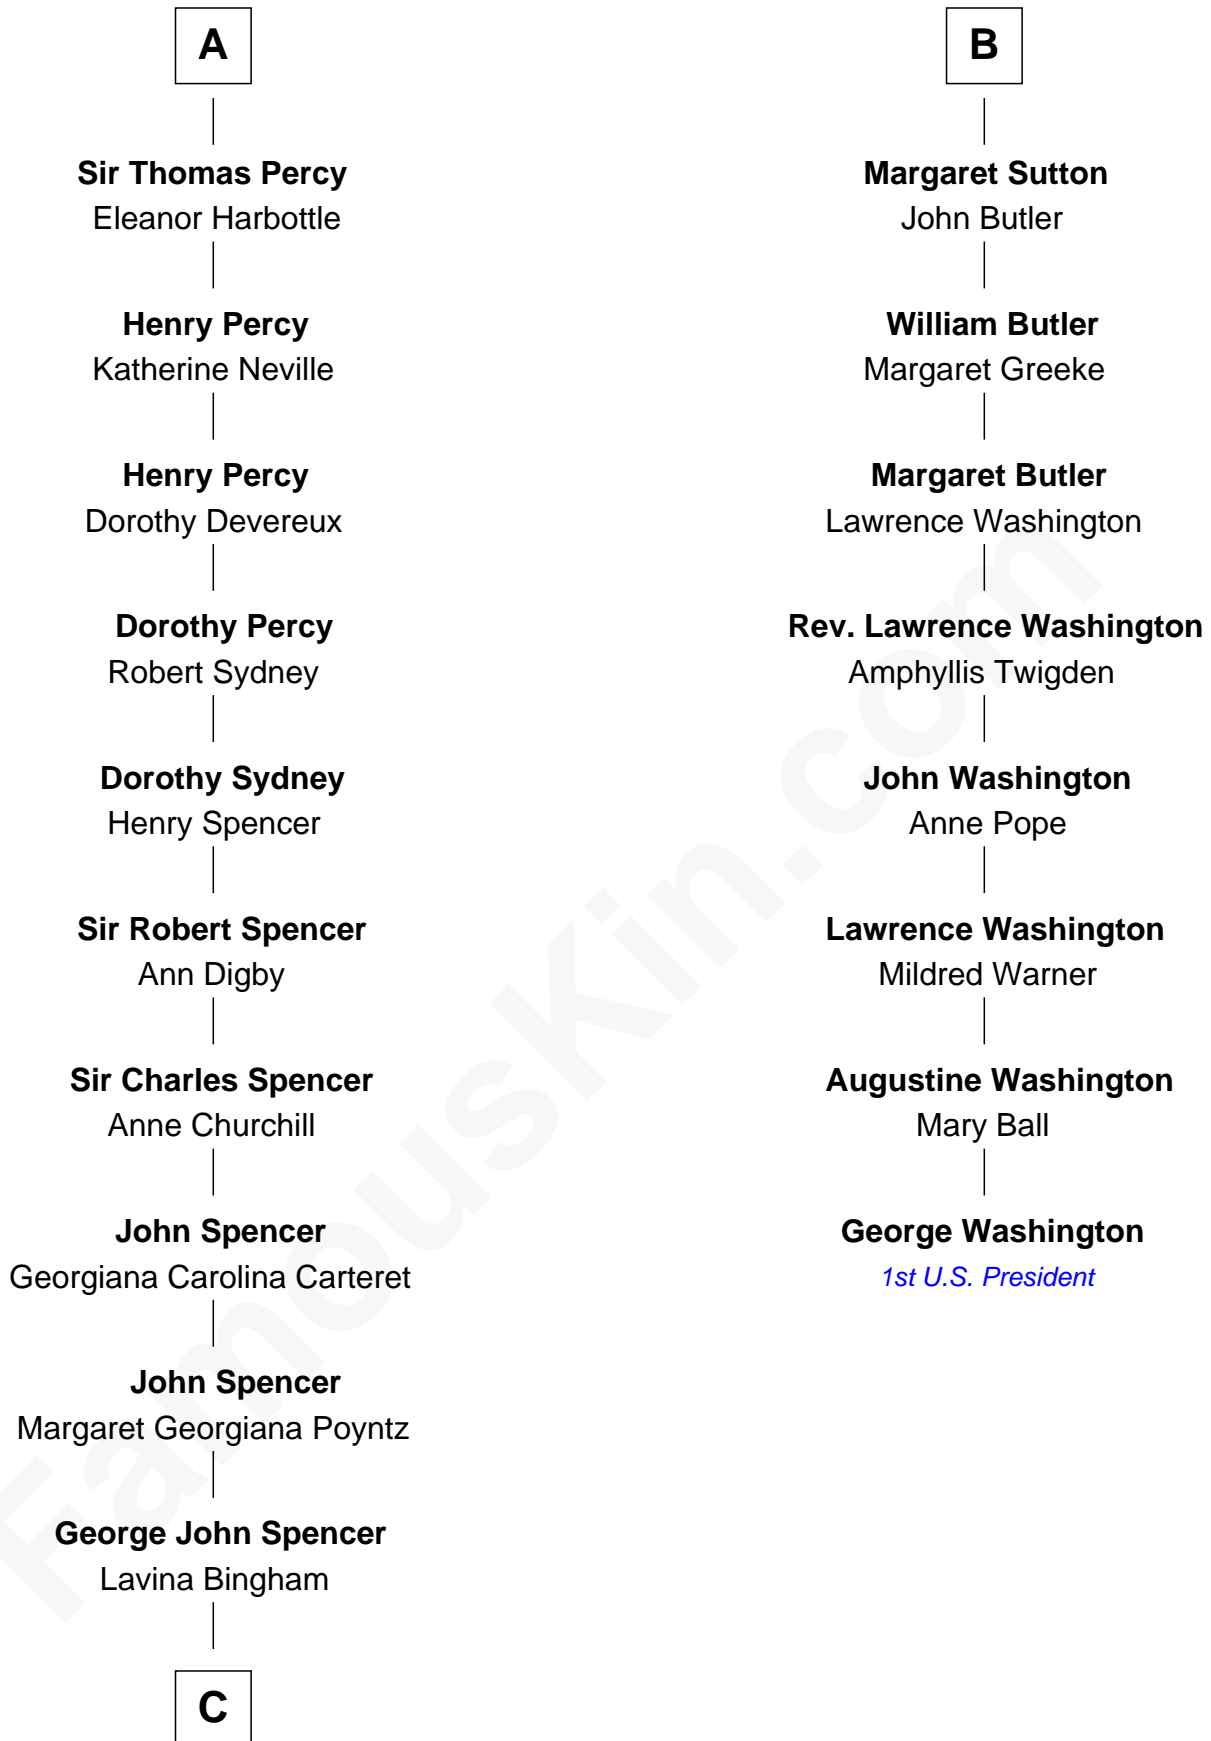

FamousKin.com Relationship Chart of

Princess Diana

Princess of Wales

14th cousin 7 times removed of

George Washington

1st U.S. President

Richard Fitzalan

Alice de Saluzzo

C

—
Frederick Spencer

Adelaide Horatia Elizabeth Seymour

—
Charles Robert Spencer

Margaret Baring

—
Albert Edward John Spencer

Cynthia Elinor Beatrix Hamilton

—
Edward John Spencer

Frances Ruth Burke Roche

—
Princess Diana

Princess of Wales

FamousKin.com