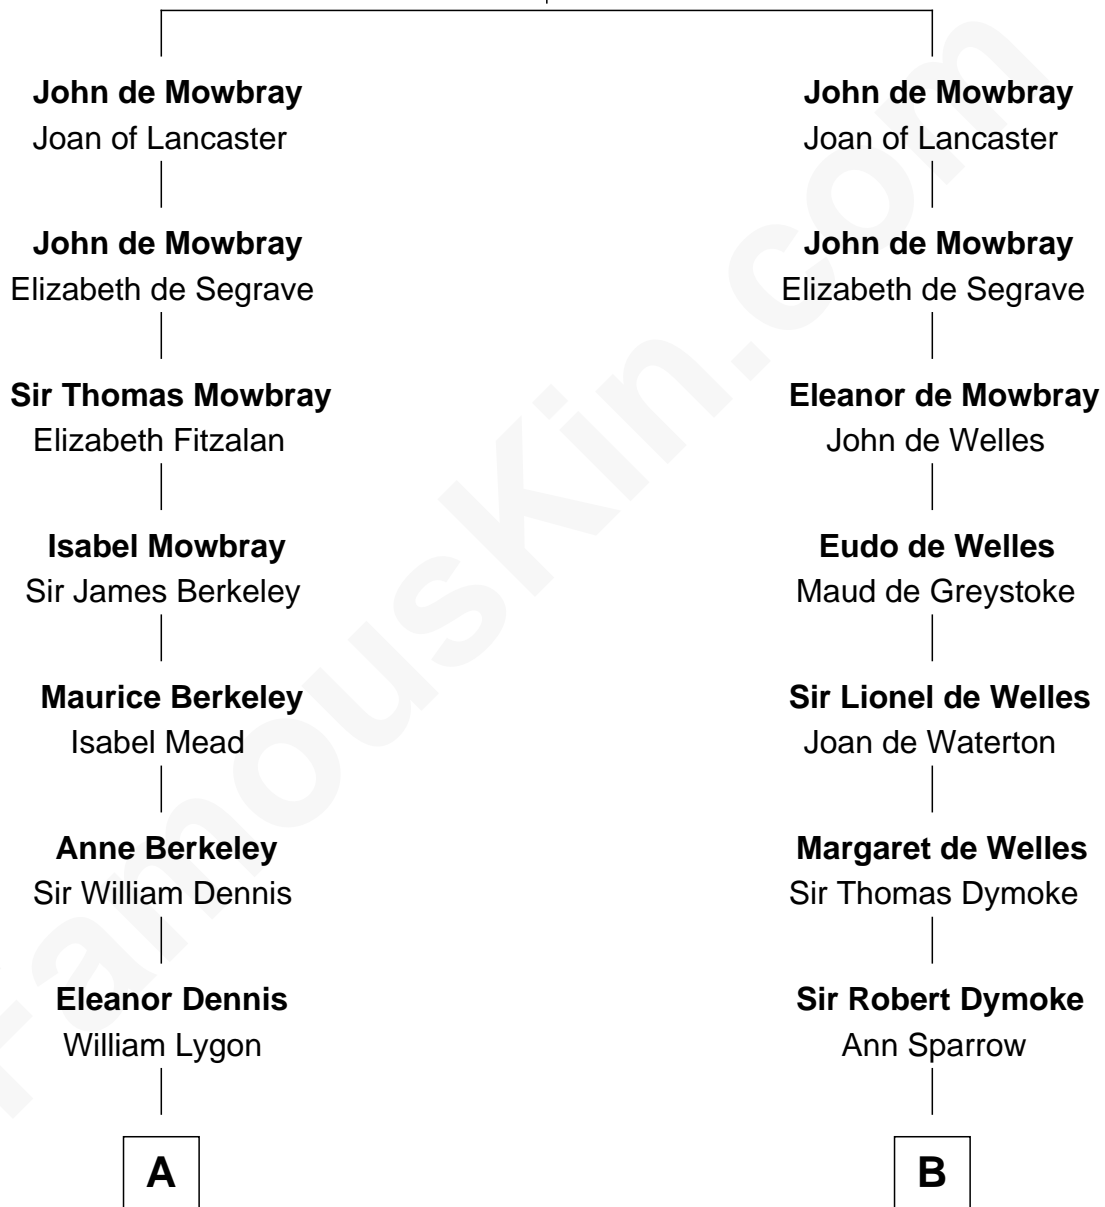

**FamousKin.com**  
**Relationship Chart of**  
**Princess Diana**  
*Princess of Wales*

14th cousin 6 times removed of  
**George Washington**  
*1st U.S. President*

**Sir John de Mowbray**  
 Aline de Braiose

**C**

—  
**Margaret Baring**  
Charles Robert Spencer

—  
**Albert Edward John Spencer**  
Cynthia Elinor Beatrix Hamilton

—  
**Edward John Spencer**  
Frances Ruth Burke Roche

—  
**Princess Diana**  
*Princess of Wales*