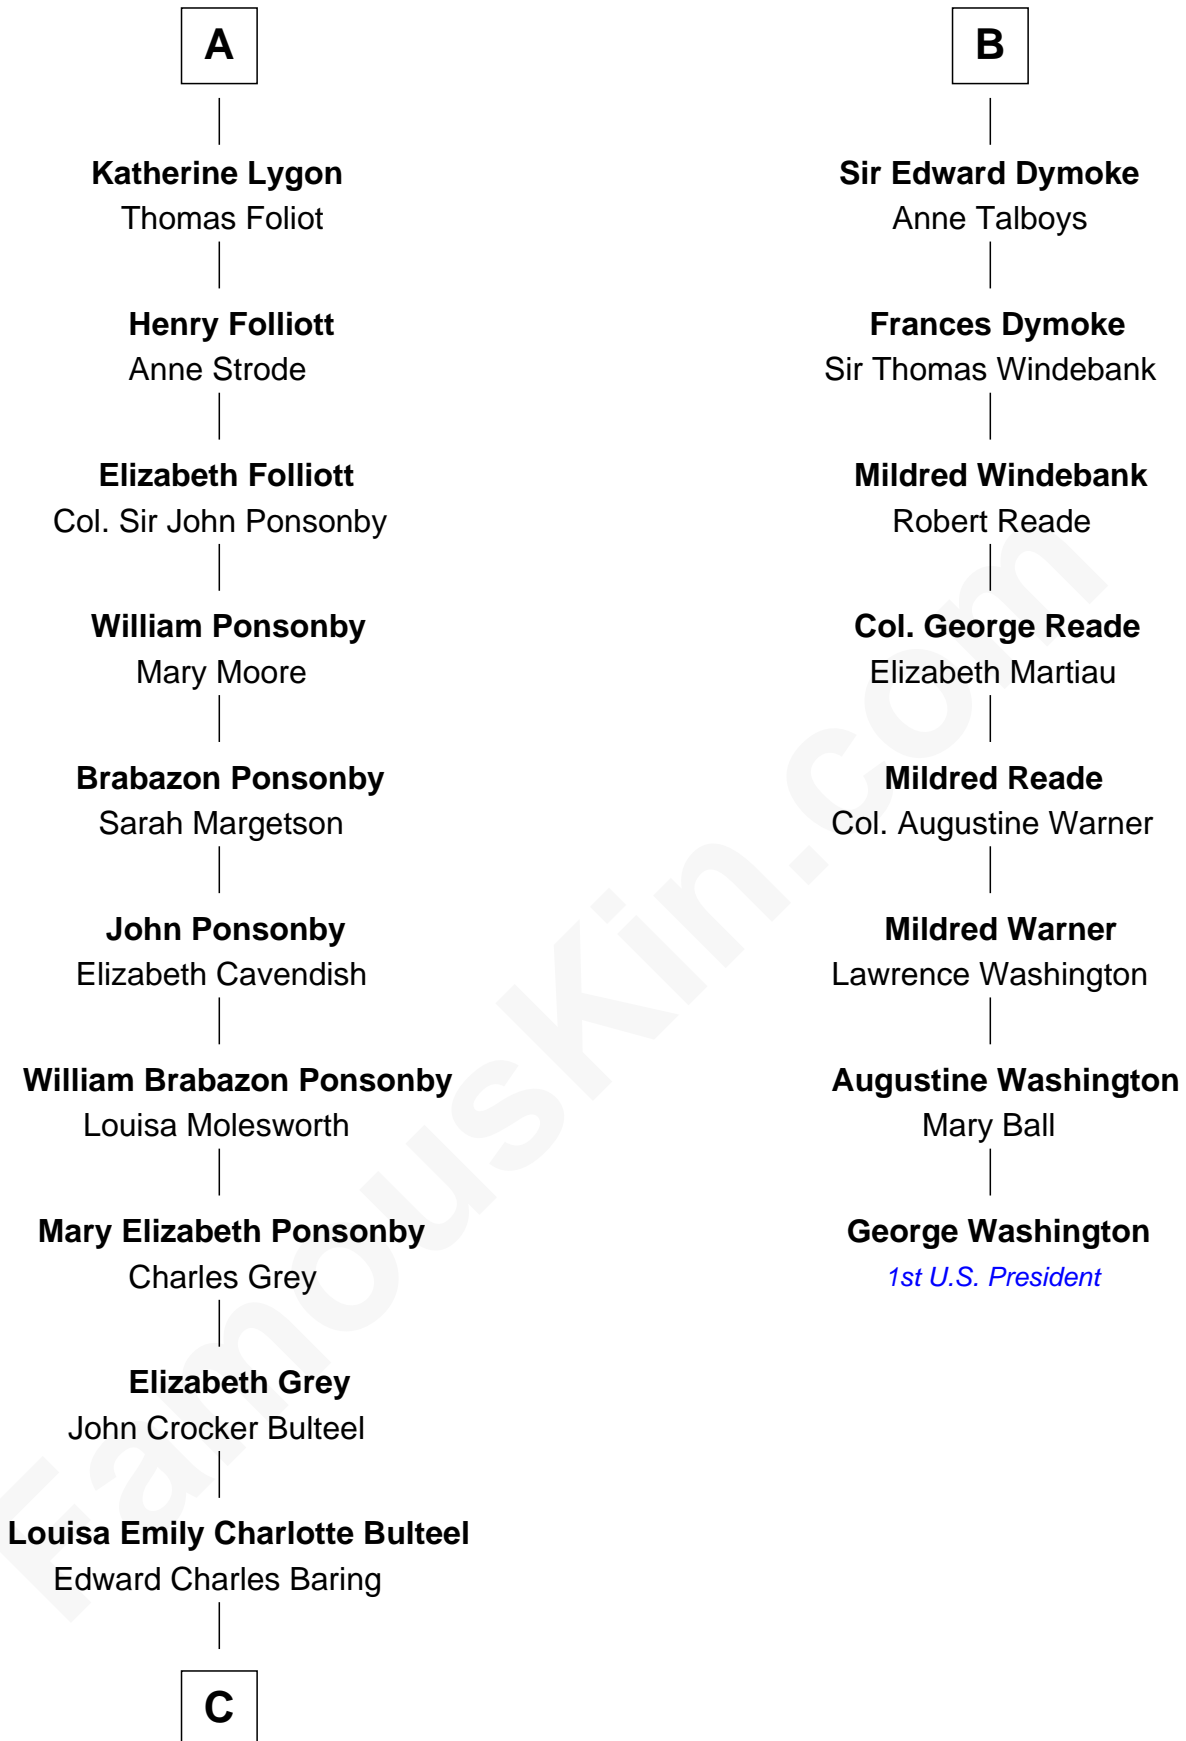

**FamousKin.com**  
**Relationship Chart of**  
**Princess Diana**  
*Princess of Wales*

14th cousin 6 times removed of  
**George Washington**  
*1st U.S. President*

**Sir John de Mowbray**  
 Aline de Braiose

**C**

—  
**Margaret Baring**  
Charles Robert Spencer

—  
**Albert Edward John Spencer**  
Cynthia Elinor Beatrix Hamilton

—  
**Edward John Spencer**  
Frances Ruth Burke Roche

—  
**Princess Diana**  
*Princess of Wales*