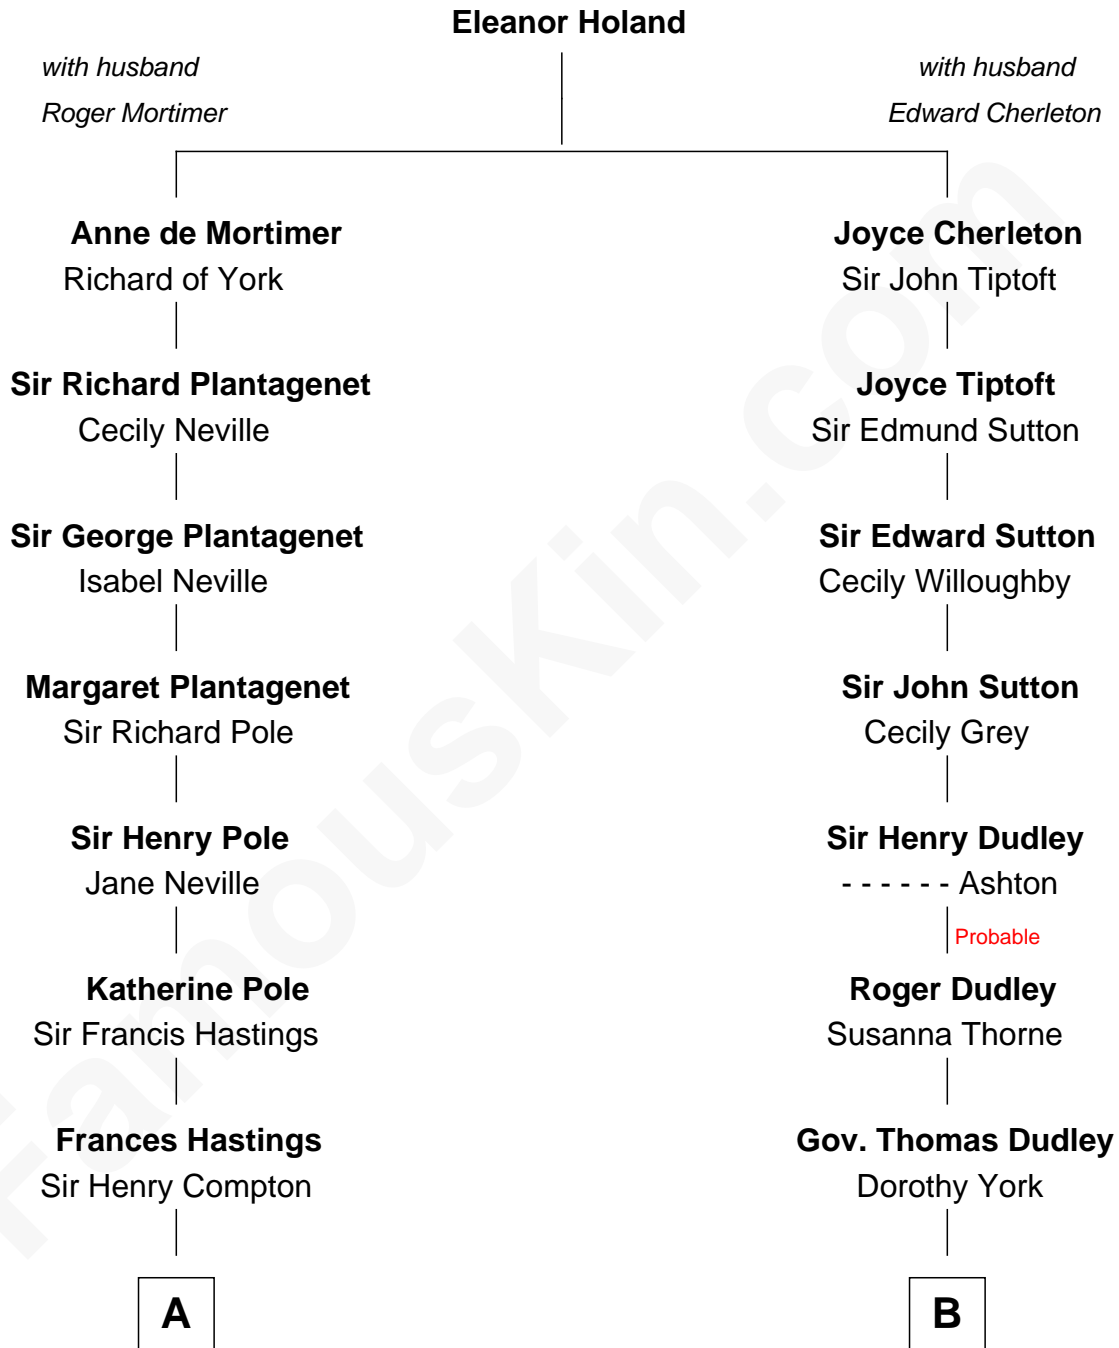

FamousKin.com

Relationship Chart of

Princess Diana

Princess of Wales

11th cousin 7 times removed of

John Langdon
Signer of the U.S. Constitution

C

Edward John Spencer
Frances Ruth Burke Roche

Princess Diana
Princess of Wales

FamousKin.com