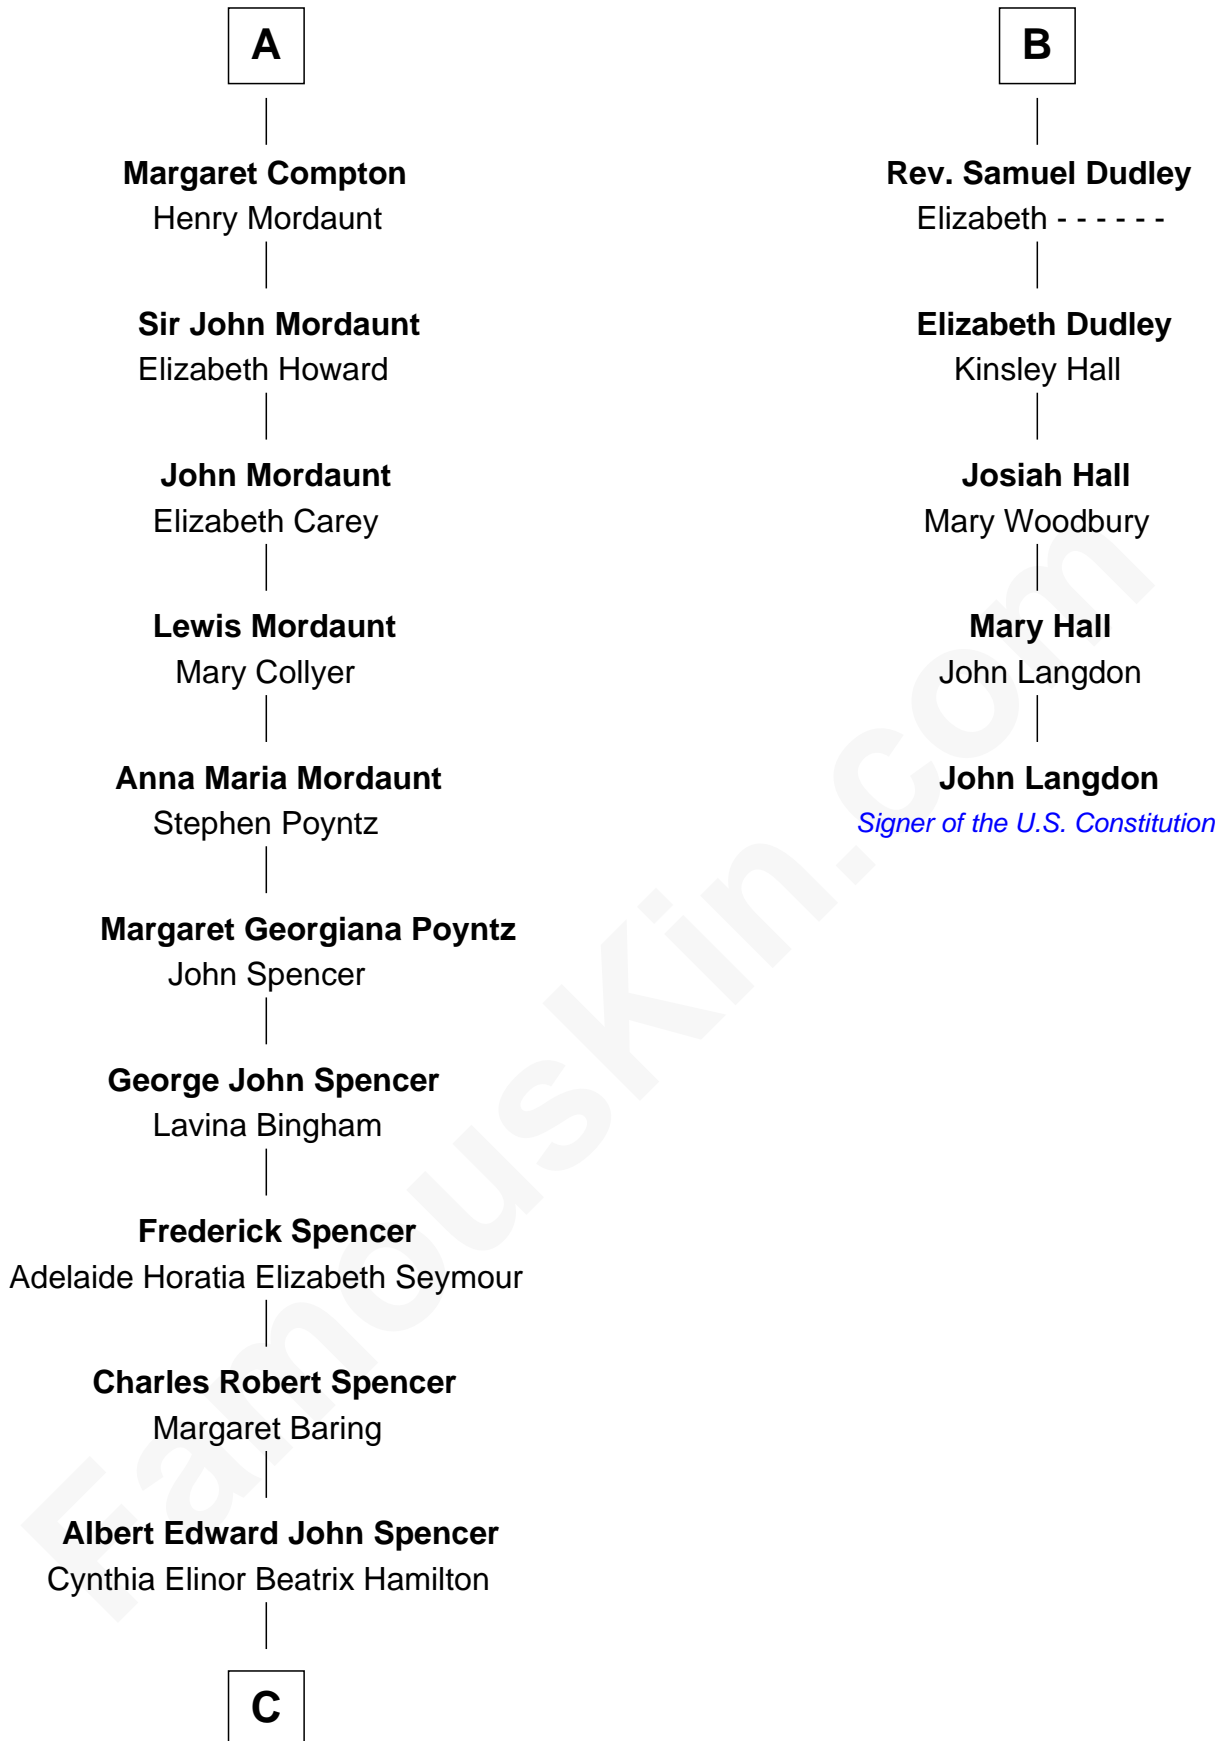

FamousKin.com

Relationship Chart of

Princess Diana

Princess of Wales

11th cousin 7 times removed of

John Langdon
Signer of the U.S. Constitution

C

Edward John Spencer
Frances Ruth Burke Roche