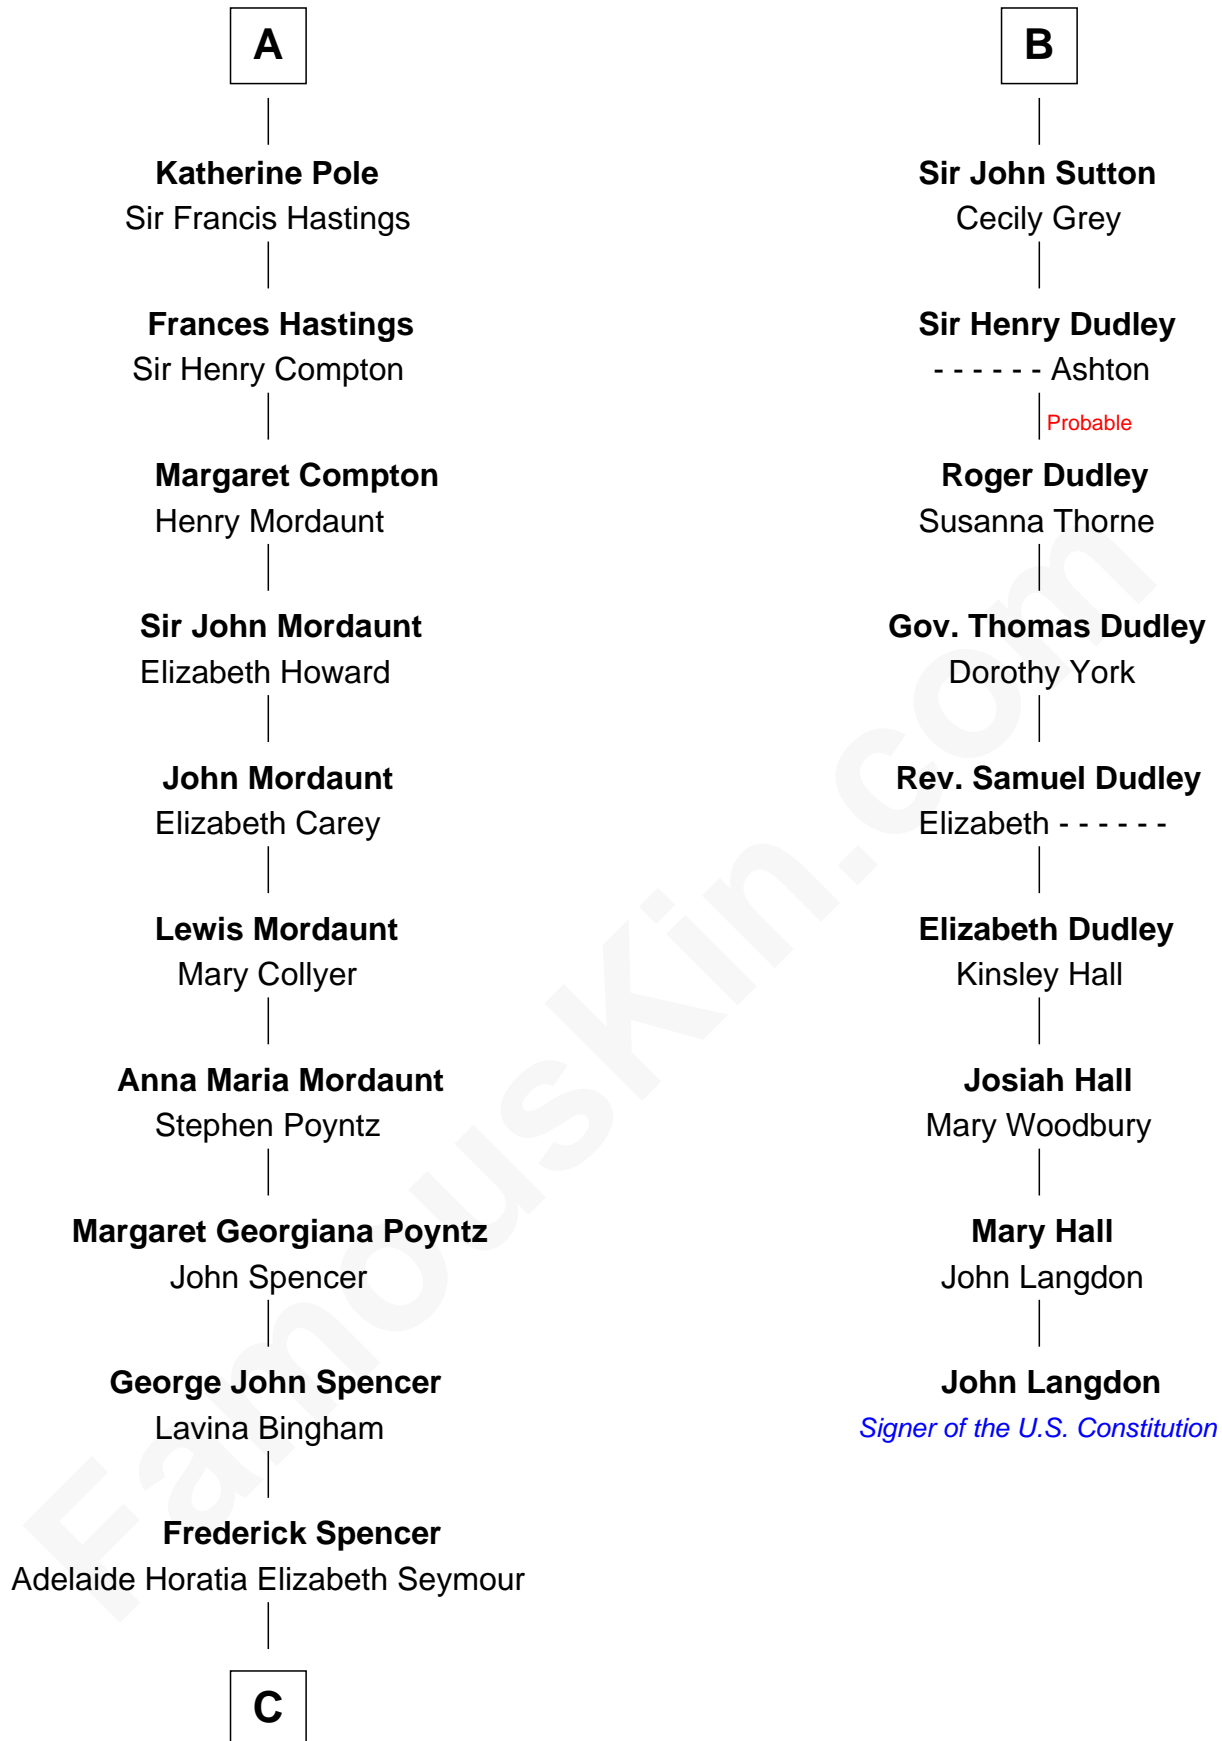

FamousKin.com

Relationship Chart of

Princess Diana

Princess of Wales

15th cousin 5 times removed of

John Langdon
Signer of the U.S. Constitution

C

—
Charles Robert Spencer

Margaret Baring

—
Albert Edward John Spencer

Cynthia Elinor Beatrix Hamilton

—
Edward John Spencer

Frances Ruth Burke Roche

—
Princess Diana

Princess of Wales

FamousKin.com