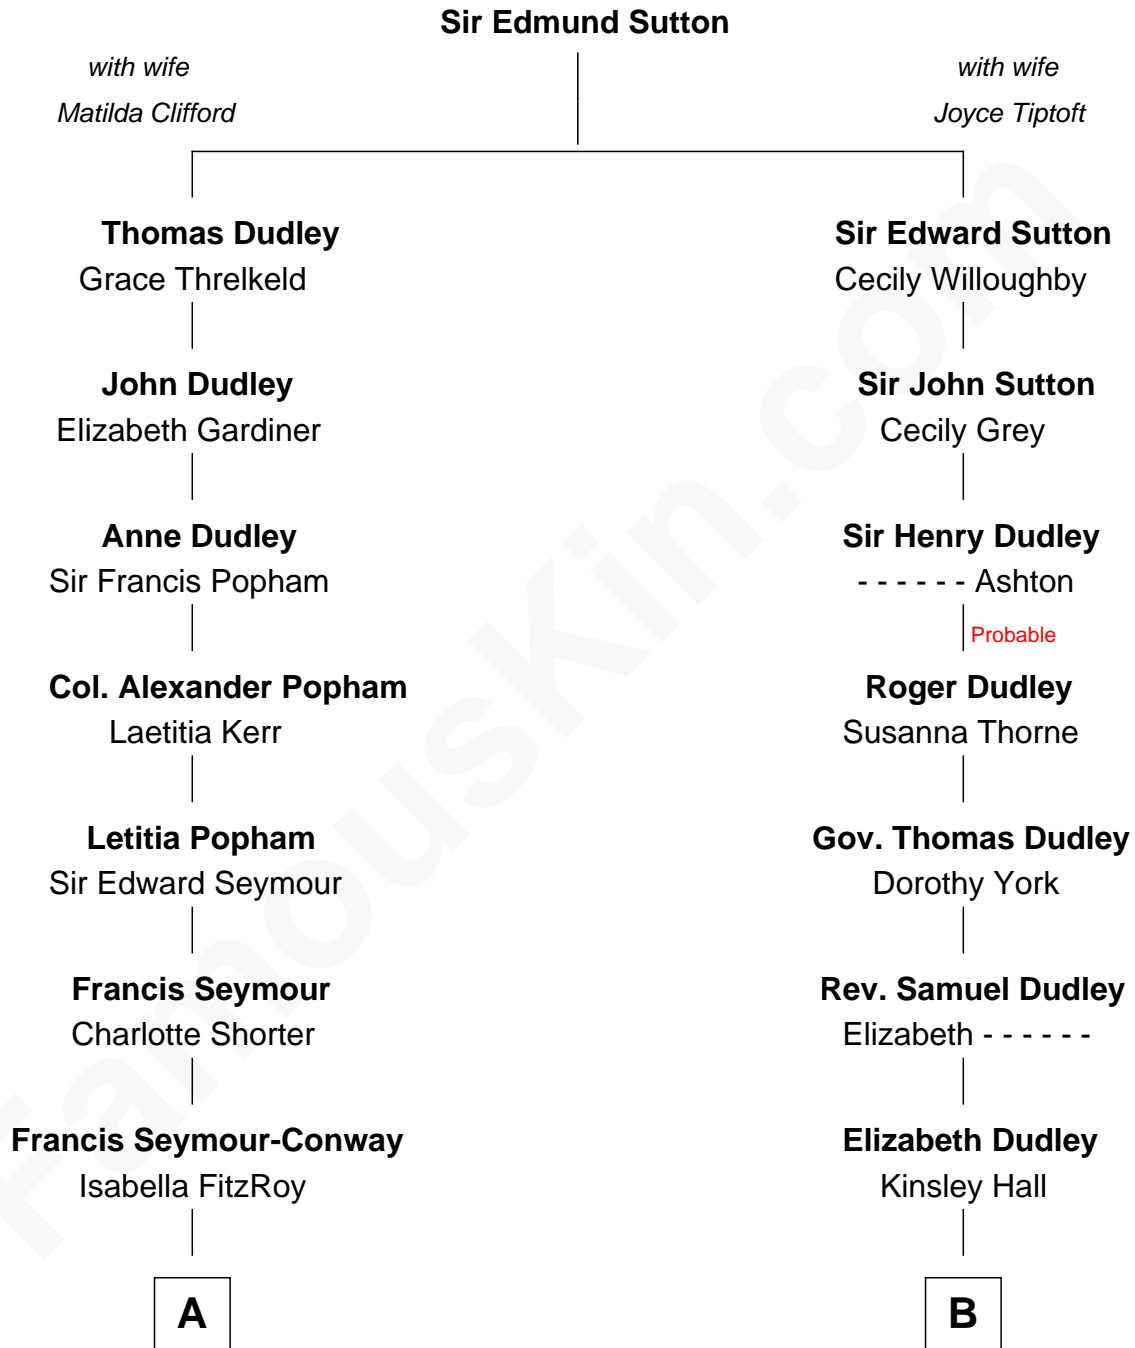

FamousKin.com

Relationship Chart of

Princess Diana

Princess of Wales

9th cousin 4 times removed of

John Langdon

Signer of the U.S. Constitution

A

Hugh Seymour-Conway
Anne Horatia Waldegrave

Sir Horace Beauchamp Seymour
Elizabeth Malet Palk

Adelaide Horatia Elizabeth Seymour
Frederick Spencer

Charles Robert Spencer
Margaret Baring

Albert Edward John Spencer
Cynthia Elinor Beatrix Hamilton