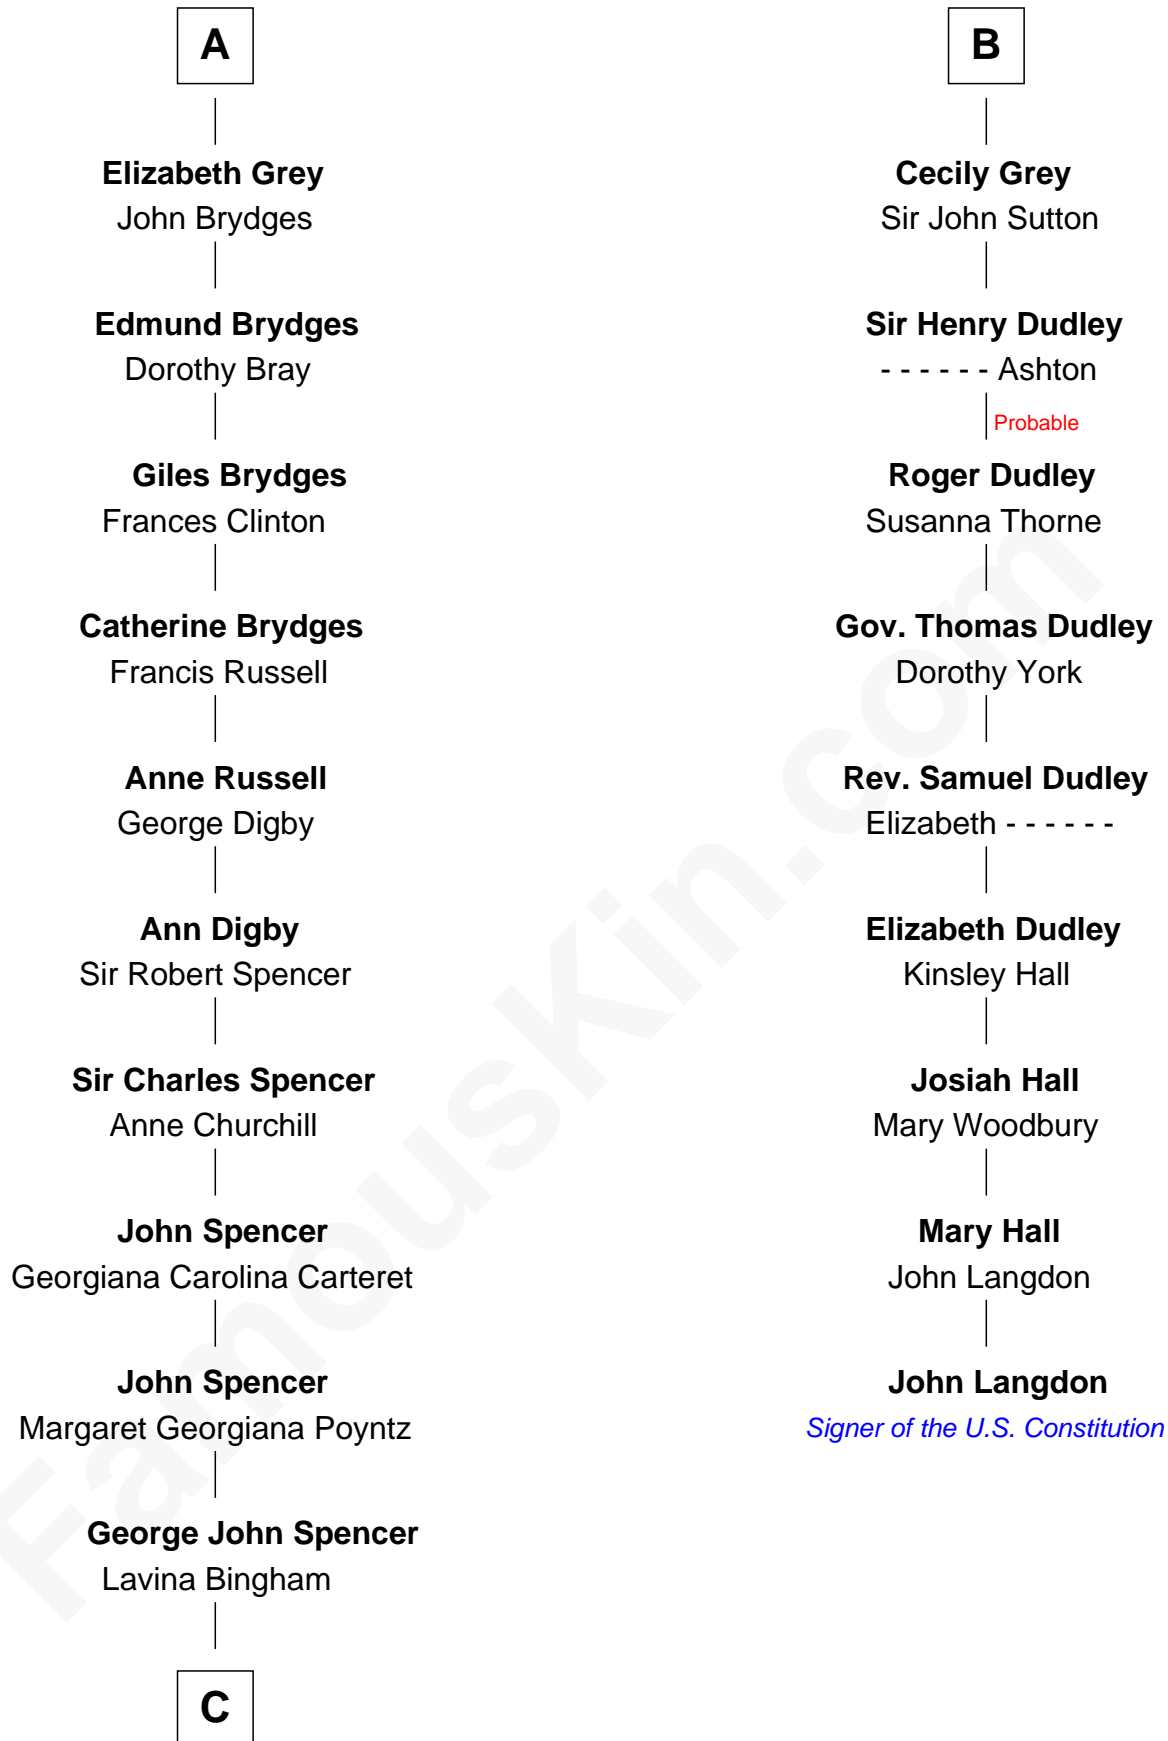

FamousKin.com Relationship Chart of

Princess Diana

Princess of Wales

15th cousin 6 times removed of

John Langdon

Signer of the U.S. Constitution

Sir William de Boteler

Ela Herdeburgh

C

—
Frederick Spencer

Adelaide Horatia Elizabeth Seymour

—
Charles Robert Spencer

Margaret Baring

—
Albert Edward John Spencer

Cynthia Elinor Beatrix Hamilton

—
Edward John Spencer

Frances Ruth Burke Roche

—
Princess Diana

Princess of Wales

FamousKin.com