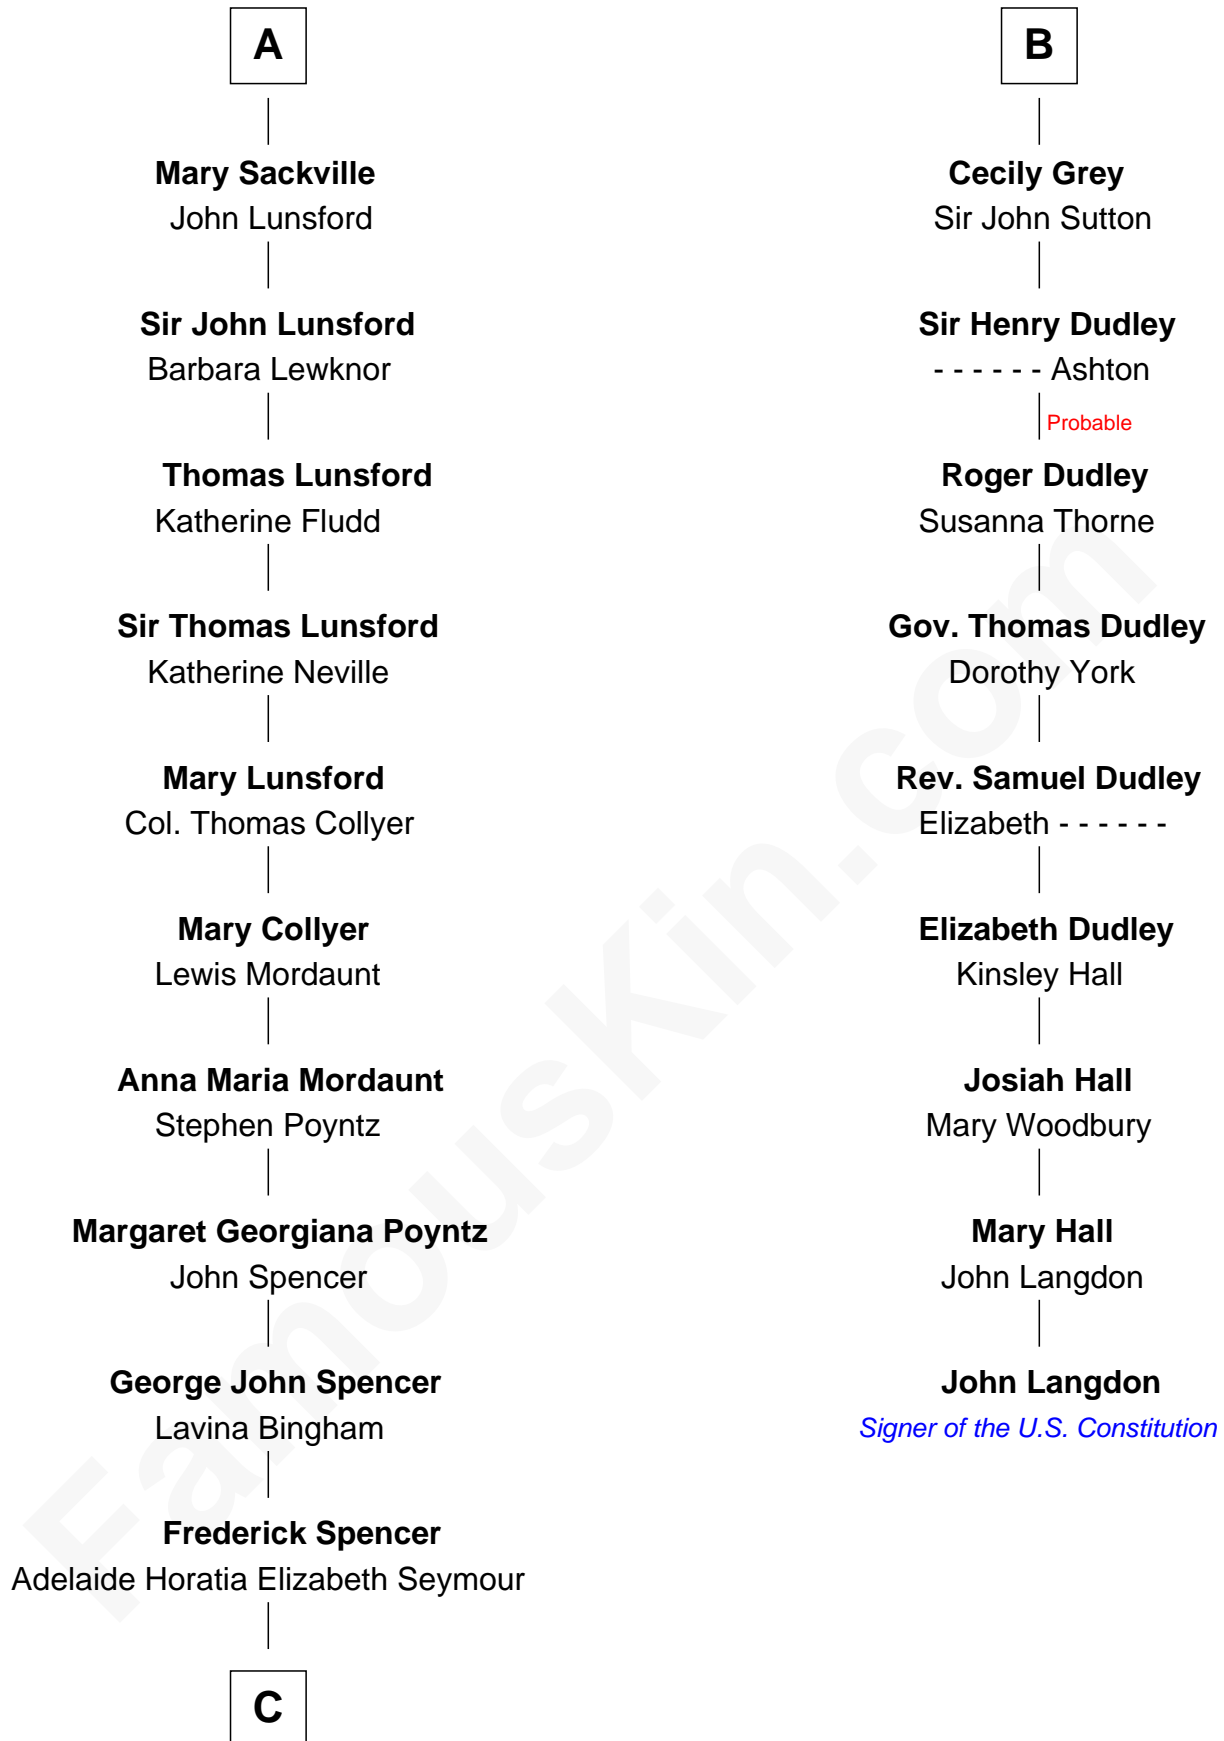

FamousKin.com Relationship Chart of

Princess Diana

Princess of Wales

15th cousin 5 times removed of

John Langdon

Signer of the U.S. Constitution

C

—
Charles Robert Spencer

Margaret Baring

—
Albert Edward John Spencer

Cynthia Elinor Beatrix Hamilton

—
Edward John Spencer

Frances Ruth Burke Roche

—
Princess Diana

Princess of Wales

FamousKin.com