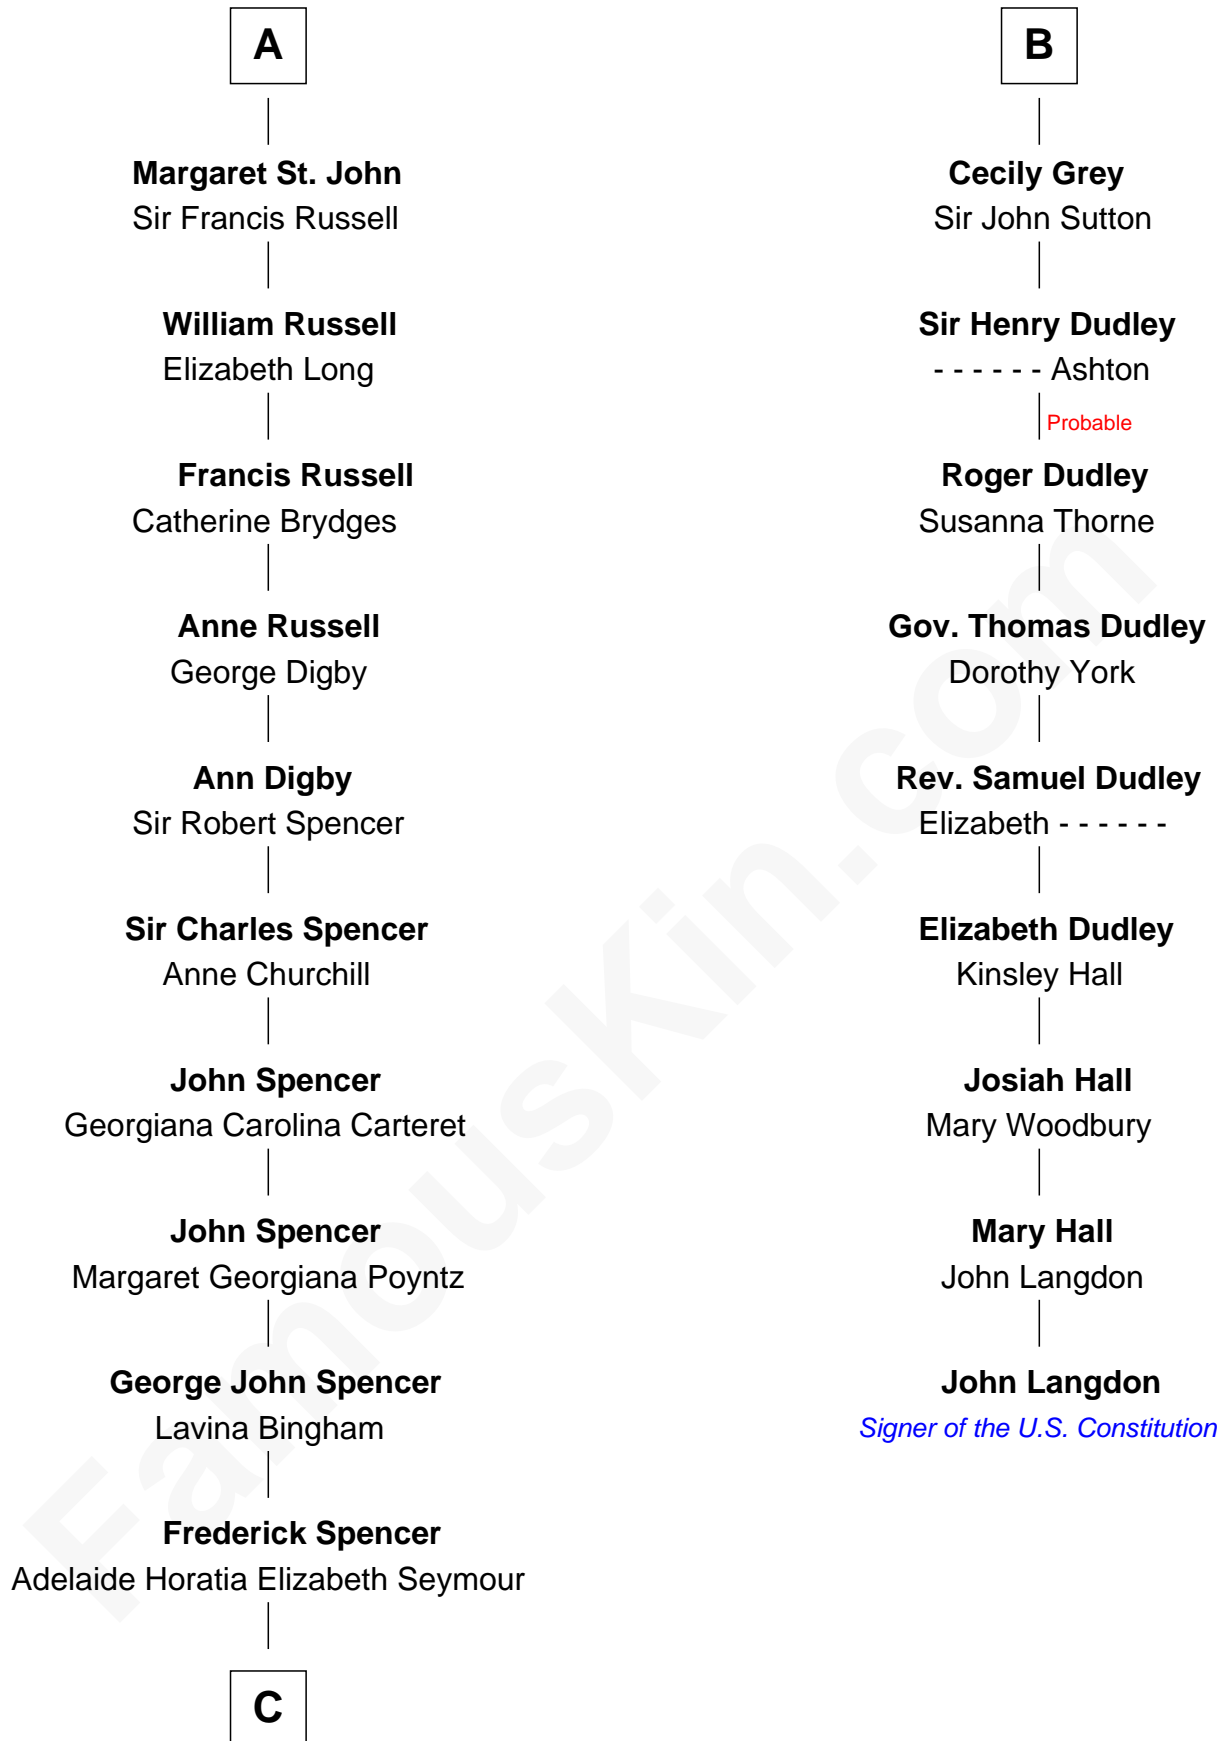

# FamousKin.com Relationship Chart of

**Princess Diana**

*Princess of Wales*

15th cousin 5 times removed of

**John Langdon**

*Signer of the U.S. Constitution*

**Bartholomew de Badlesmere**

Margaret de Clare

**Margaret de Badlesmere**

Sir John de Tibetot

**Sir Robert de Tibetot**

Margaret Deincourt

**Elizabeth de Tibetot**

Sir Philip le Despencer

**Margery Despencer**

Sir Roger Wentworth

Sir William de Ros

**Thomas de Ros**

Beatrice de Stafford

**Margaret de Ros**

Sir Reynold Grey

**Margaret Grey**

Sir William Bonville

**William Bonville**

Elizabeth Harington

**William Bonville**

Katherine Neville

**Cecily Bonville**

Thomas Grey

**B**

**C**

—  
**Charles Robert Spencer**