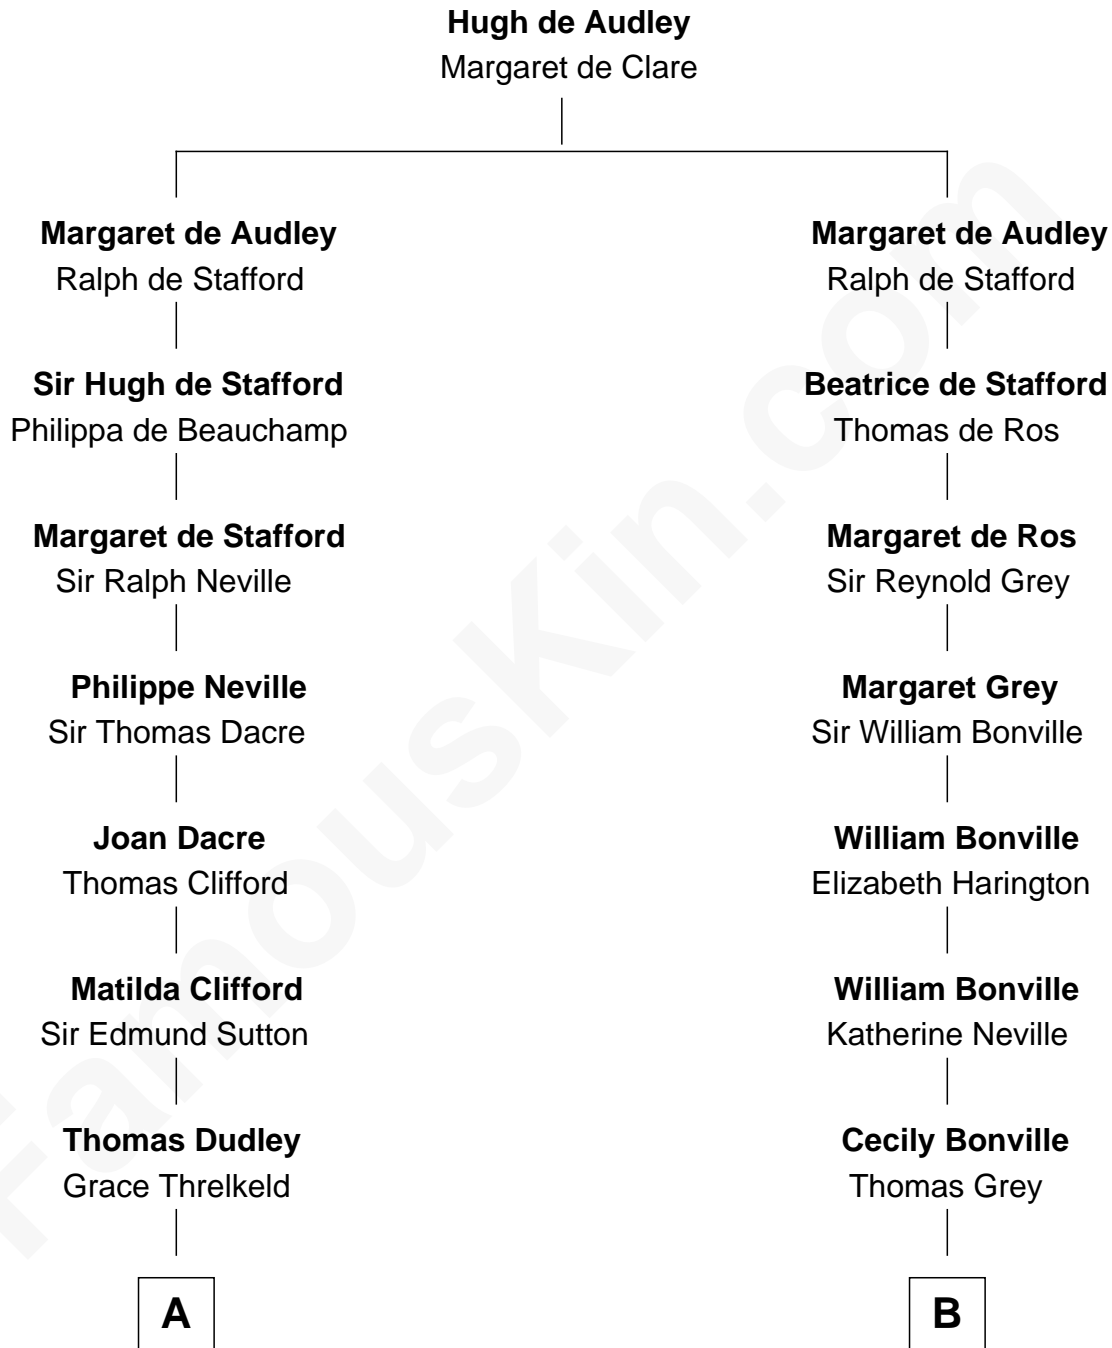

FamousKin.com Relationship Chart of

Princess Diana

Princess of Wales

15th cousin 4 times removed of

John Langdon

Signer of the U.S. Constitution

C

Albert Edward John Spencer
Cynthia Elinor Beatrix Hamilton

Edward John Spencer
Frances Ruth Burke Roche

Princess Diana
Princess of Wales

FamousKin.com