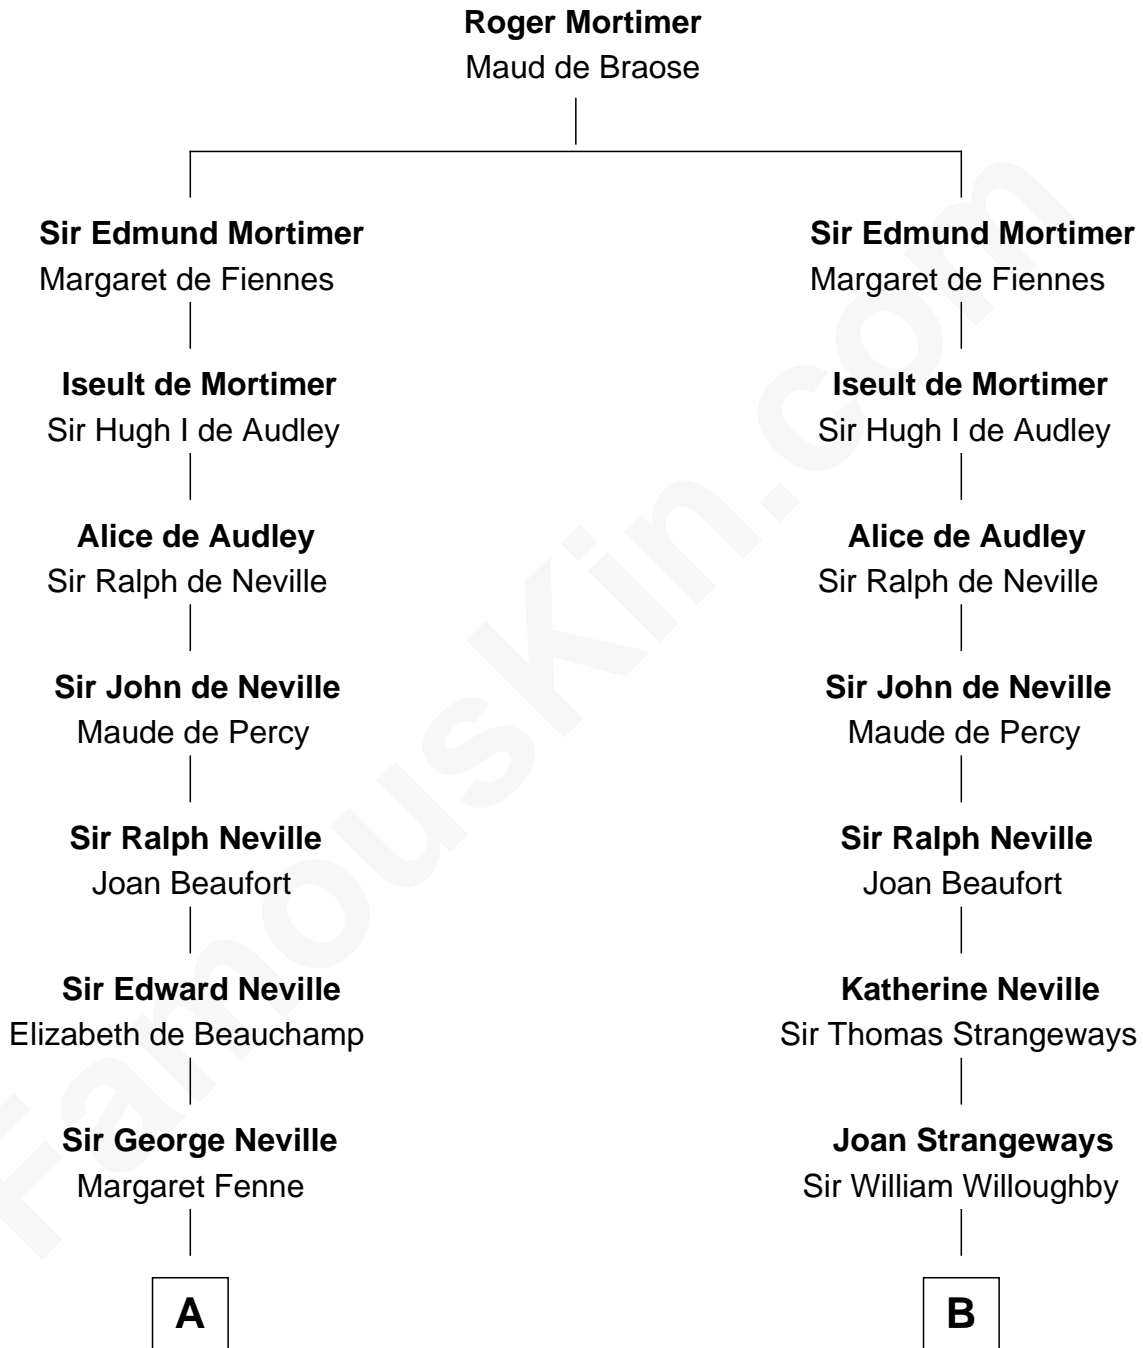

FamousKin.com

Relationship Chart of

Princess Diana

Princess of Wales

16th cousin 5 times removed of

John Langdon
Signer of the U.S. Constitution

C

—
Frederick Spencer

Adelaide Horatia Elizabeth Seymour

—
Charles Robert Spencer

Margaret Baring

—
Albert Edward John Spencer

Cynthia Elinor Beatrix Hamilton

—
Edward John Spencer

Frances Ruth Burke Roche

—
Princess Diana

Princess of Wales

FamousKin.com