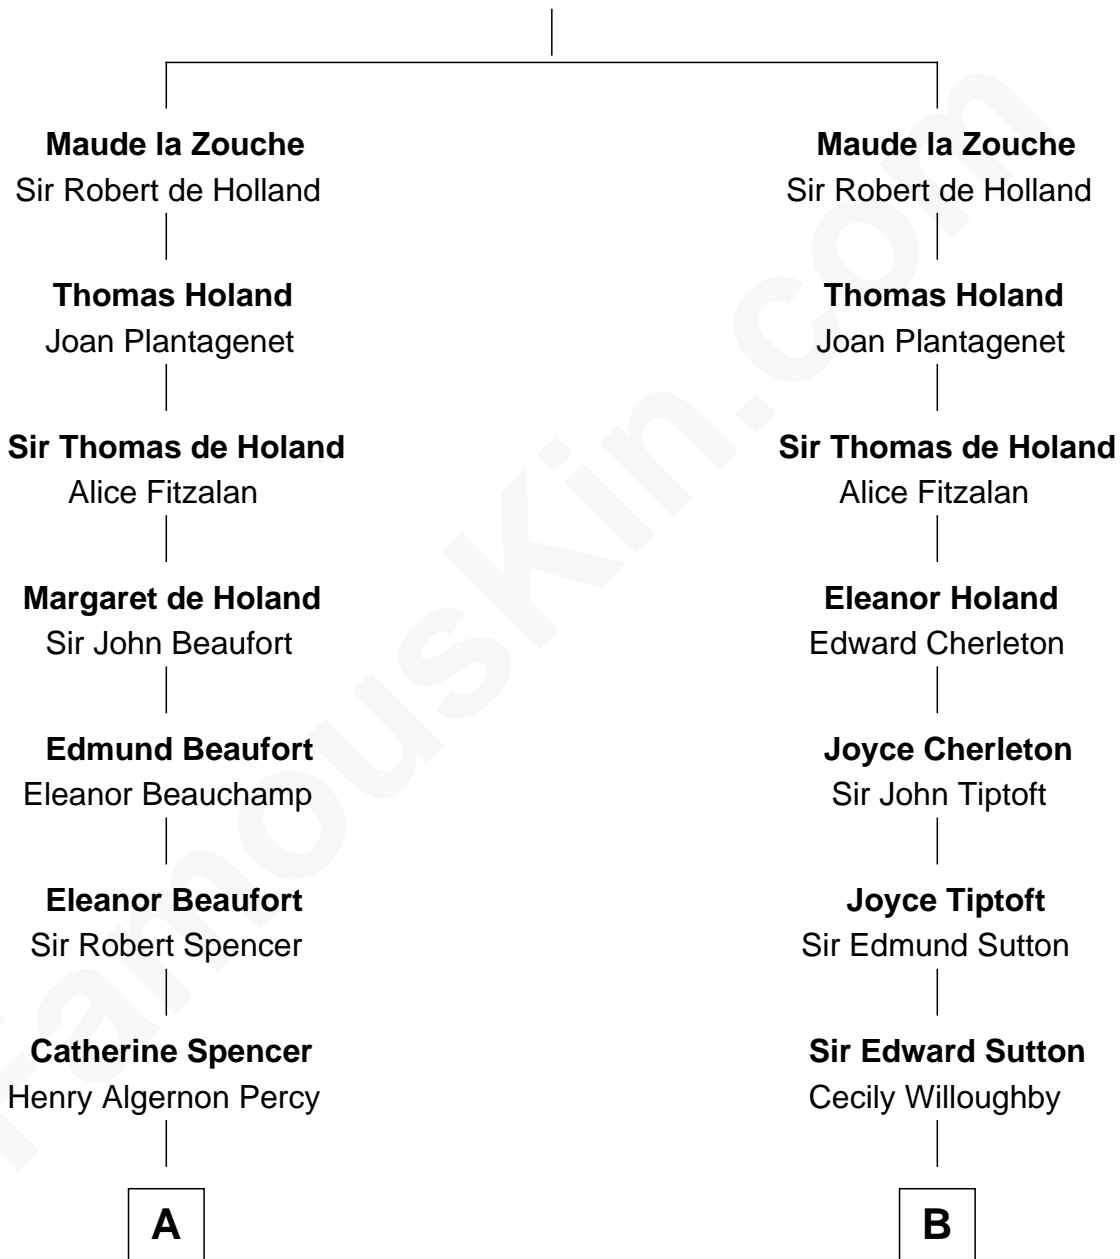

FamousKin.com Relationship Chart of

Princess Diana

Princess of Wales

15th cousin 6 times removed of

John Langdon

Signer of the U.S. Constitution

Sir Alan la Zouche

Eleanor de Segrave

C

—
Frederick Spencer

Adelaide Horatia Elizabeth Seymour

—
Charles Robert Spencer

Margaret Baring

—
Albert Edward John Spencer

Cynthia Elinor Beatrix Hamilton

—
Edward John Spencer

Frances Ruth Burke Roche

—
Princess Diana

Princess of Wales

FamousKin.com