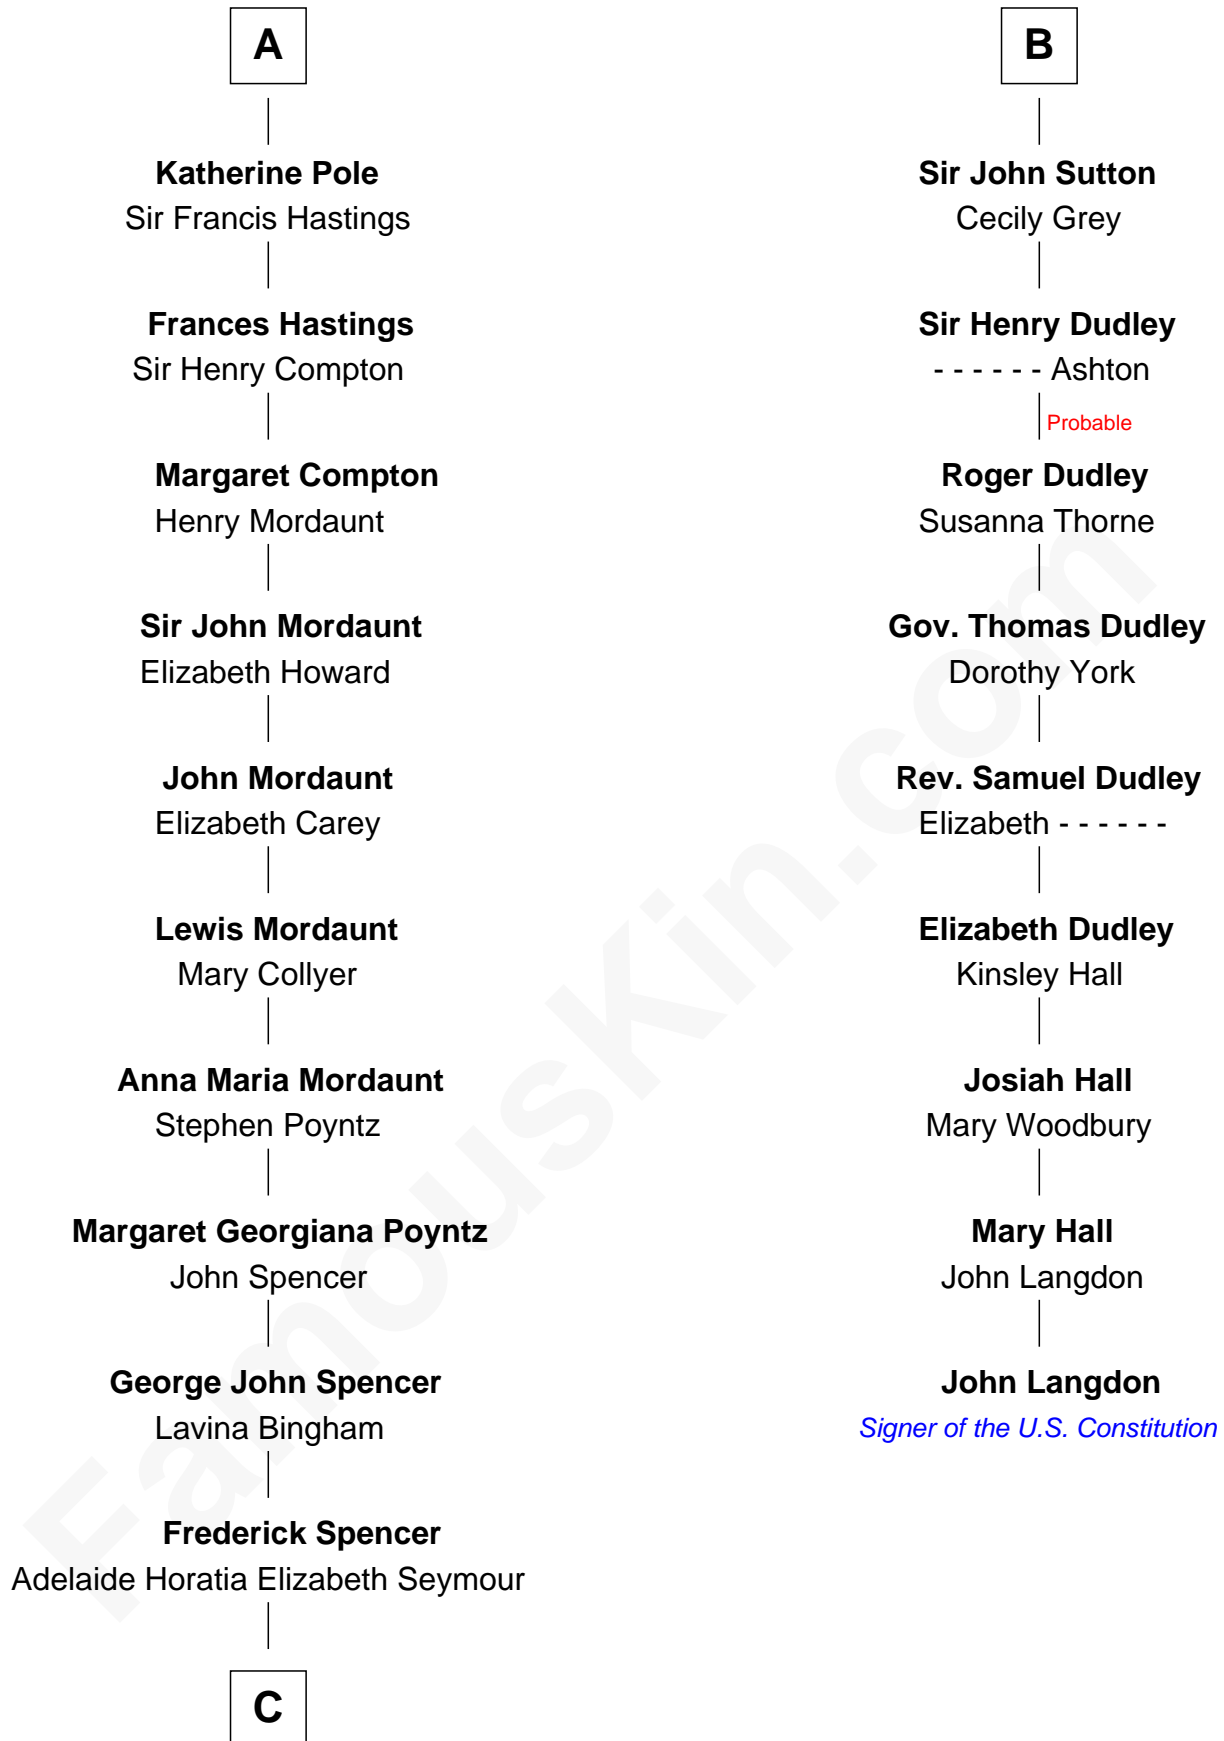

FamousKin.com Relationship Chart of

Princess Diana

Princess of Wales

15th cousin 5 times removed of

John Langdon

Signer of the U.S. Constitution

C

—
Charles Robert Spencer

Margaret Baring

—
Albert Edward John Spencer

Cynthia Elinor Beatrix Hamilton

—
Edward John Spencer

Frances Ruth Burke Roche

—
Princess Diana

Princess of Wales

FamousKin.com