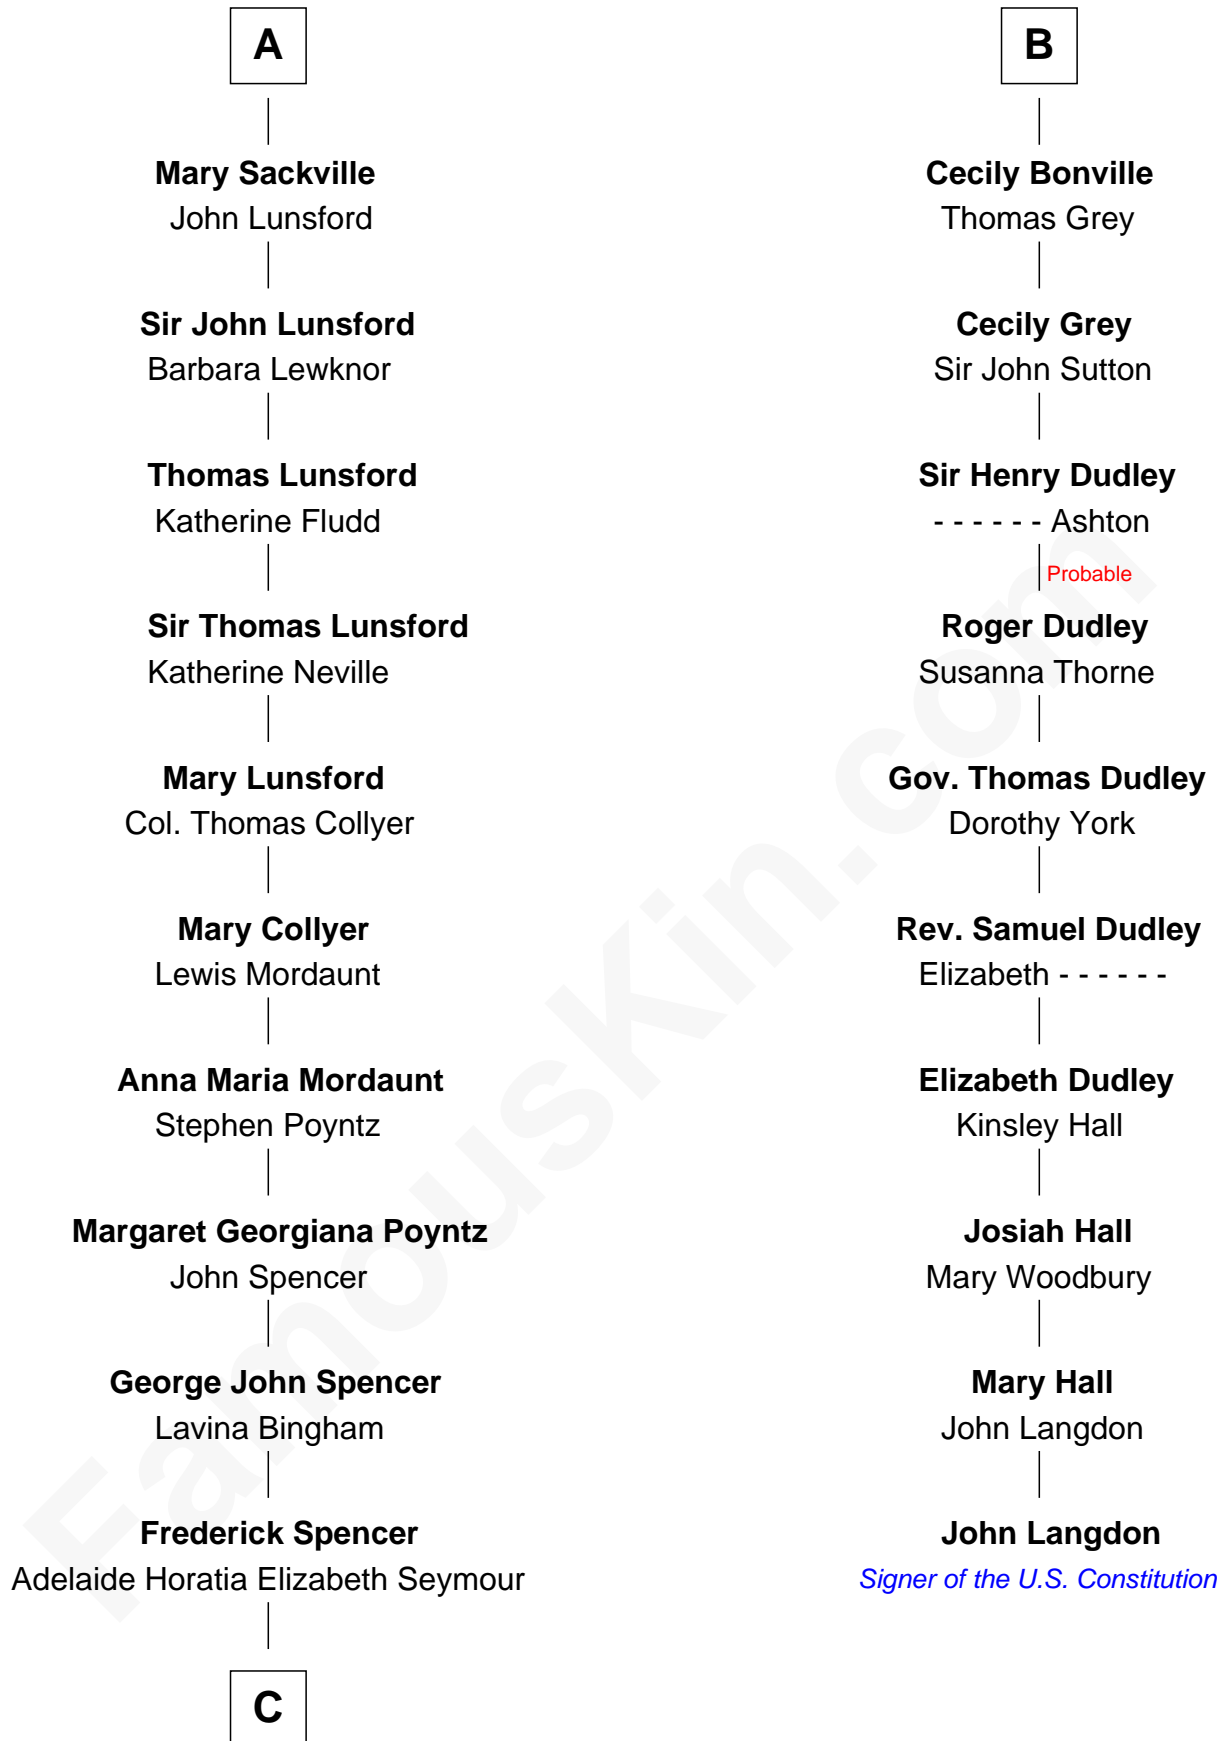

FamousKin.com Relationship Chart of

Princess Diana

Princess of Wales

16th cousin 4 times removed of

John Langdon

Signer of the U.S. Constitution

Sir Richard de Burgh

Margaret - - - - -

Sir Thomas de Multon

Elizabeth de Multon

Sir Robert de Harington

Sir John Harington

- - - - -

Sir Robert Harington

Isabel Loring

Sir William Harington

Margaret Hill

Elizabeth Harington

William Bonville

William Bonville

Katherine Neville

B

C

—
Charles Robert Spencer

Margaret Baring

—
Albert Edward John Spencer

Cynthia Elinor Beatrix Hamilton

—
Edward John Spencer

Frances Ruth Burke Roche

—
Princess Diana

Princess of Wales

FamousKin.com