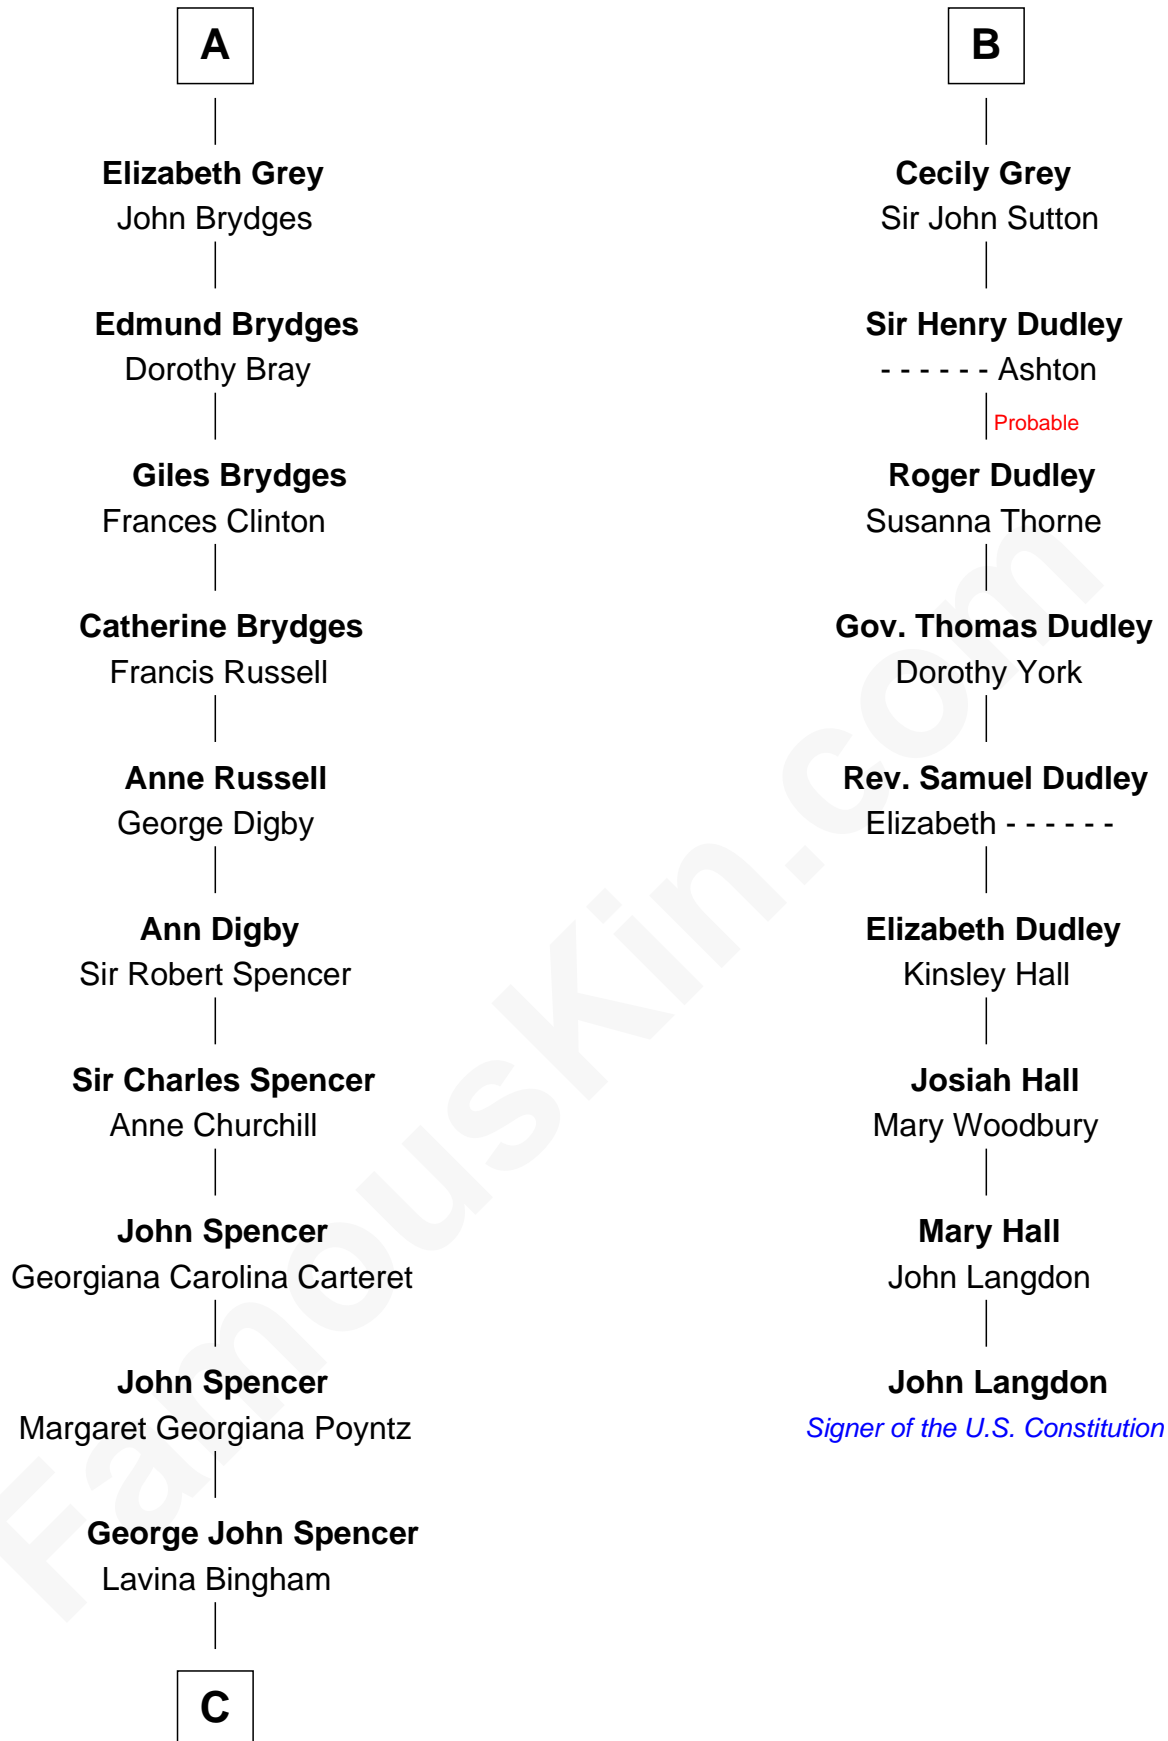

FamousKin.com Relationship Chart of

Princess Diana

Princess of Wales

15th cousin 6 times removed of

John Langdon

Signer of the U.S. Constitution

C

—
Frederick Spencer

Adelaide Horatia Elizabeth Seymour

—
Charles Robert Spencer

Margaret Baring

—
Albert Edward John Spencer

Cynthia Elinor Beatrix Hamilton

—
Edward John Spencer

Frances Ruth Burke Roche

—
Princess Diana

Princess of Wales

FamousKin.com