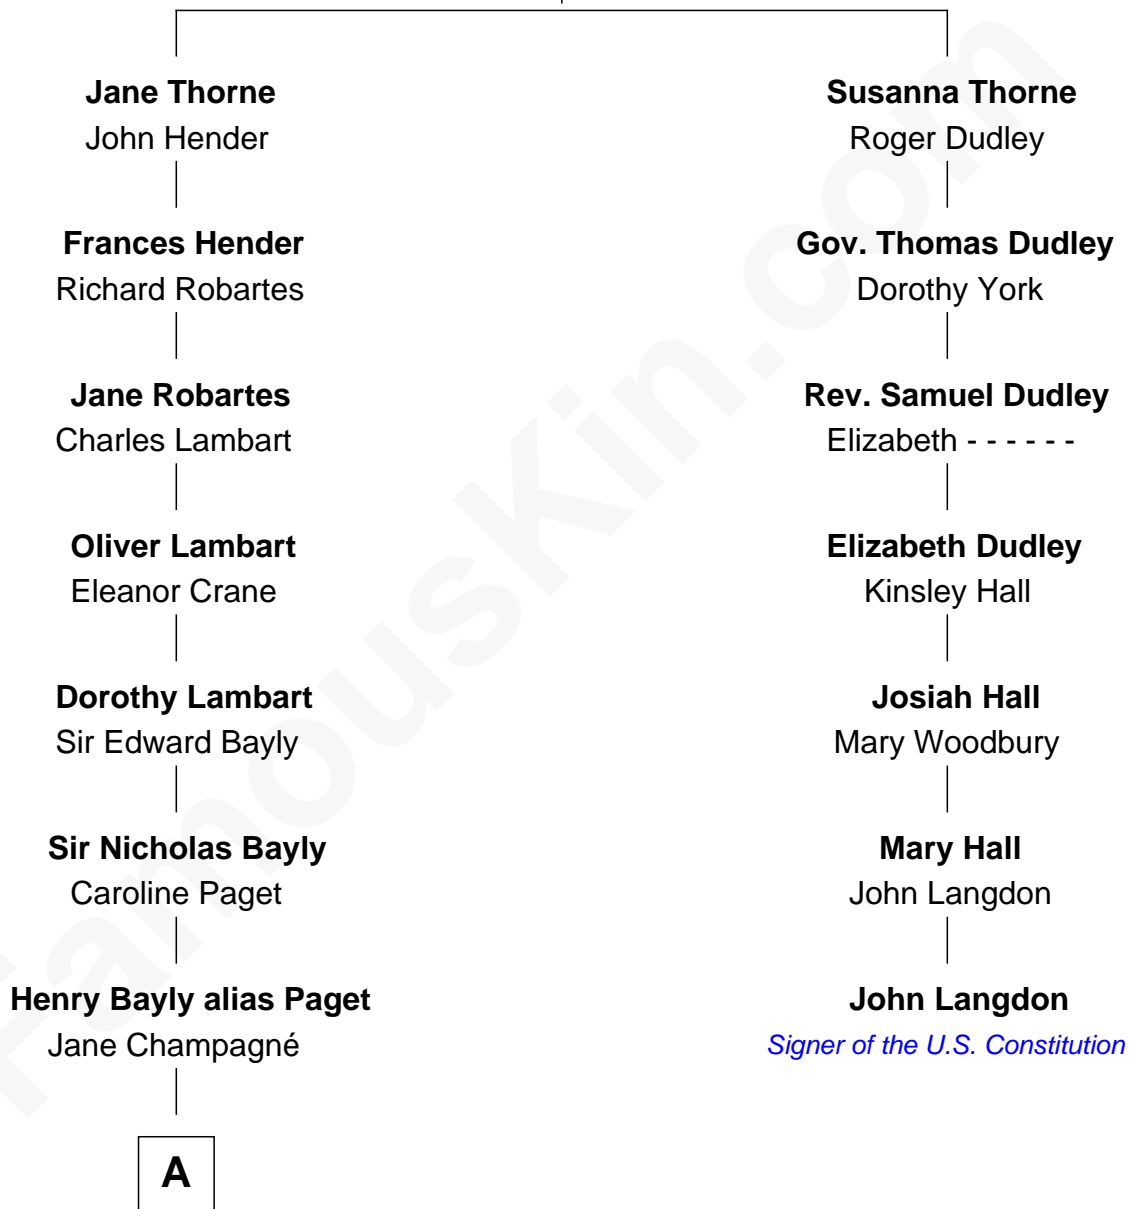

FamousKin.com Relationship Chart of

Princess Diana

Princess of Wales

6th cousin 7 times removed of

John Langdon

Signer of the U.S. Constitution

Thomas Thorne

Mary Purefoy

A

Henry William Paget

Lady Caroline Elizabeth Villiers

Lady Caroline Paget

Charles Gordon-Lennox

Cecilia Catherine Gordon-Lennox

Charles George Bingham

Rosalind Cecilia Caroline Bingham

James Albert Edward Hamilton

Cynthia Elinor Beatrix Hamilton

Albert Edward John Spencer

Edward John Spencer

Frances Ruth Burke Roche

Princess Diana

Princess of Wales