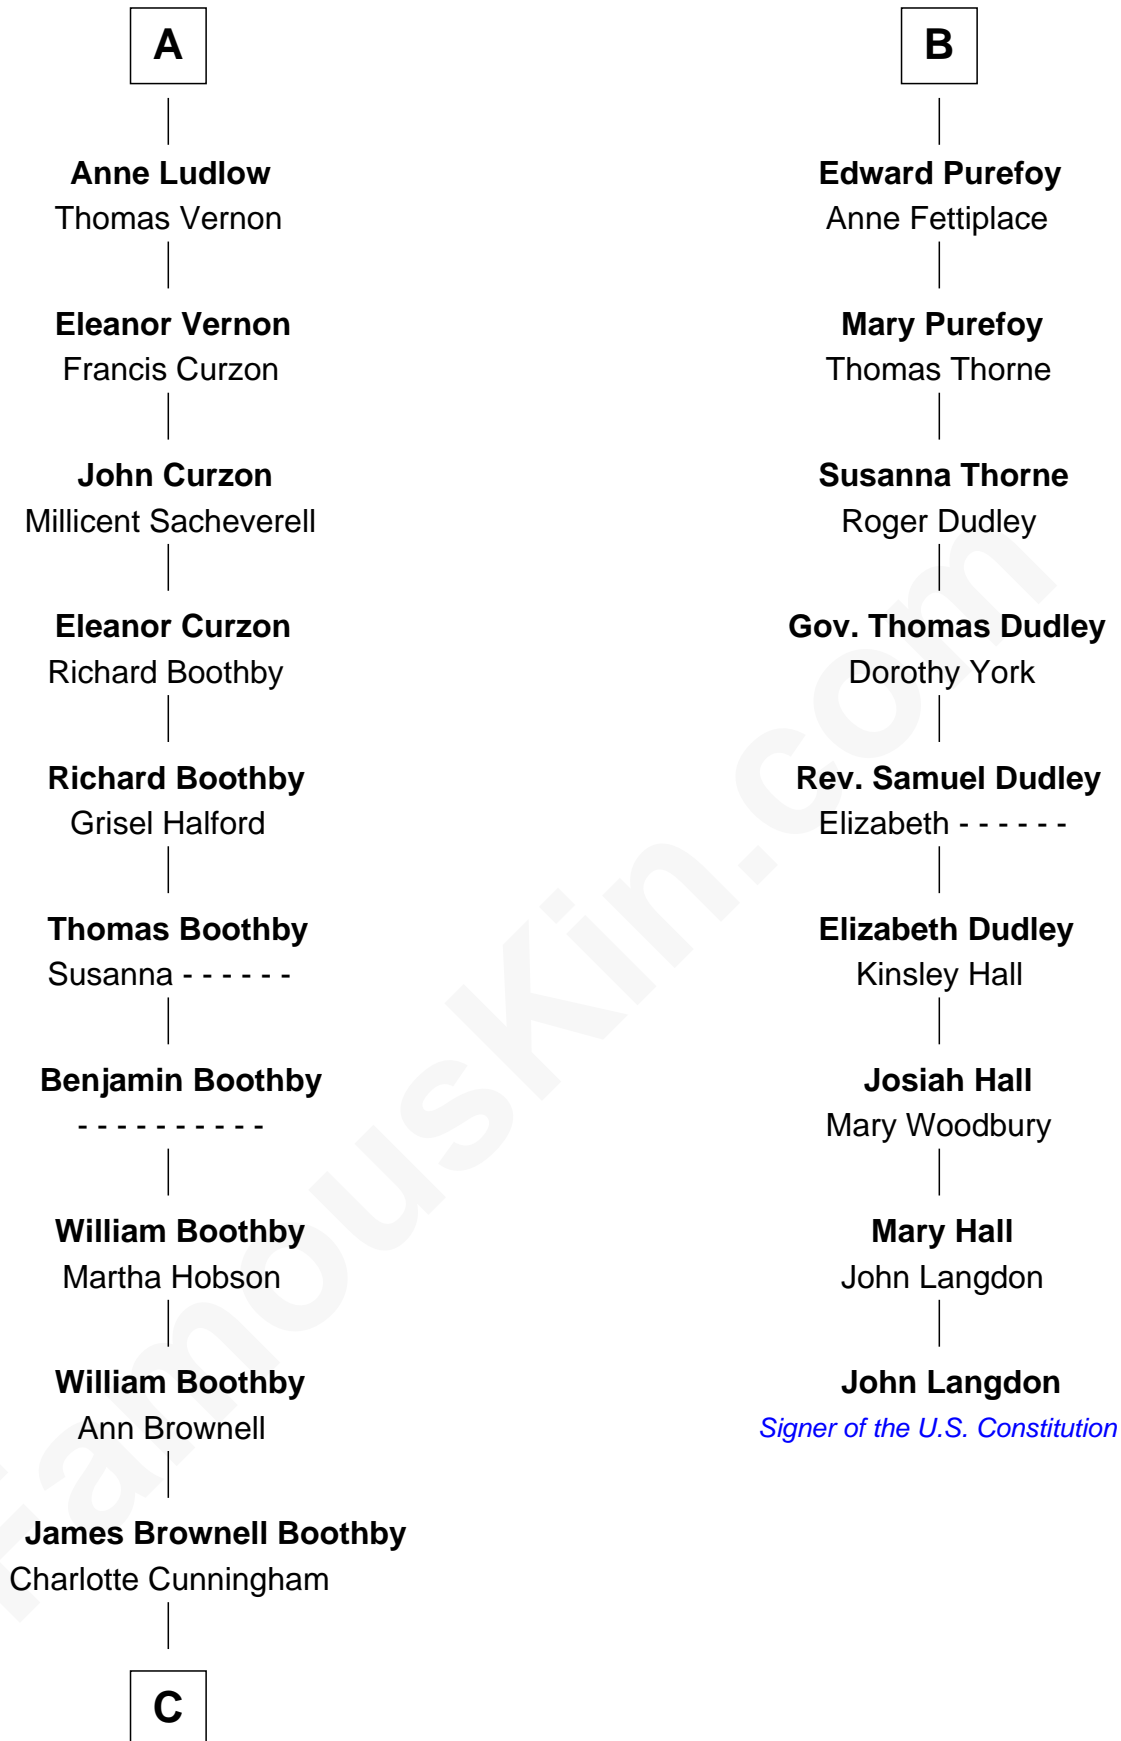

FamousKin.com Relationship Chart of

Princess Diana

Princess of Wales

15th cousin 6 times removed of

John Langdon

Signer of the U.S. Constitution

Sir Nicholas Audley

Joan Martin

C

—
Elizabeth Caroline Boothby

Edmund Burke Roche

—
James Boothby Burke Roche

Frances Eleanor Work

—
Edmund Maurice Burke Roche

Ruth Sylvia Gill

—
Frances Ruth Burke Roche

Edward John Spencer

—
Princess Diana

Princess of Wales

FamousKin.com