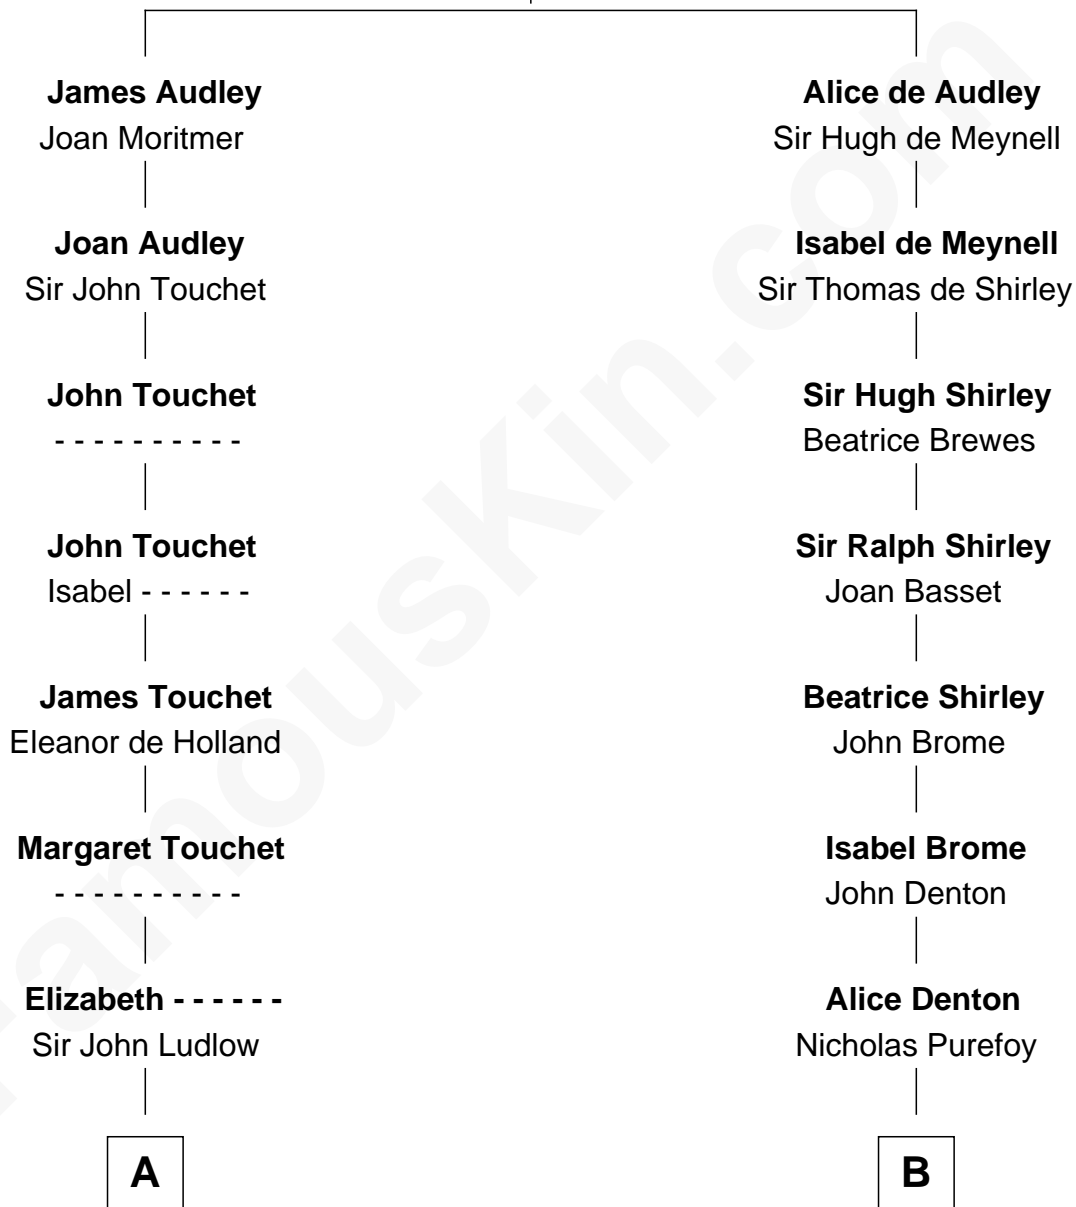

FamousKin.com Relationship Chart of

Princess Diana

Princess of Wales

15th cousin 6 times removed of

John Langdon

Signer of the U.S. Constitution

Sir Nicholas Audley

Joan Martin

C

—
Elizabeth Caroline Boothby

Edmund Burke Roche

—
James Boothby Burke Roche

Frances Eleanor Work

—
Edmund Maurice Burke Roche

Ruth Sylvia Gill

—
Frances Ruth Burke Roche

Edward John Spencer

—
Princess Diana

Princess of Wales

FamousKin.com