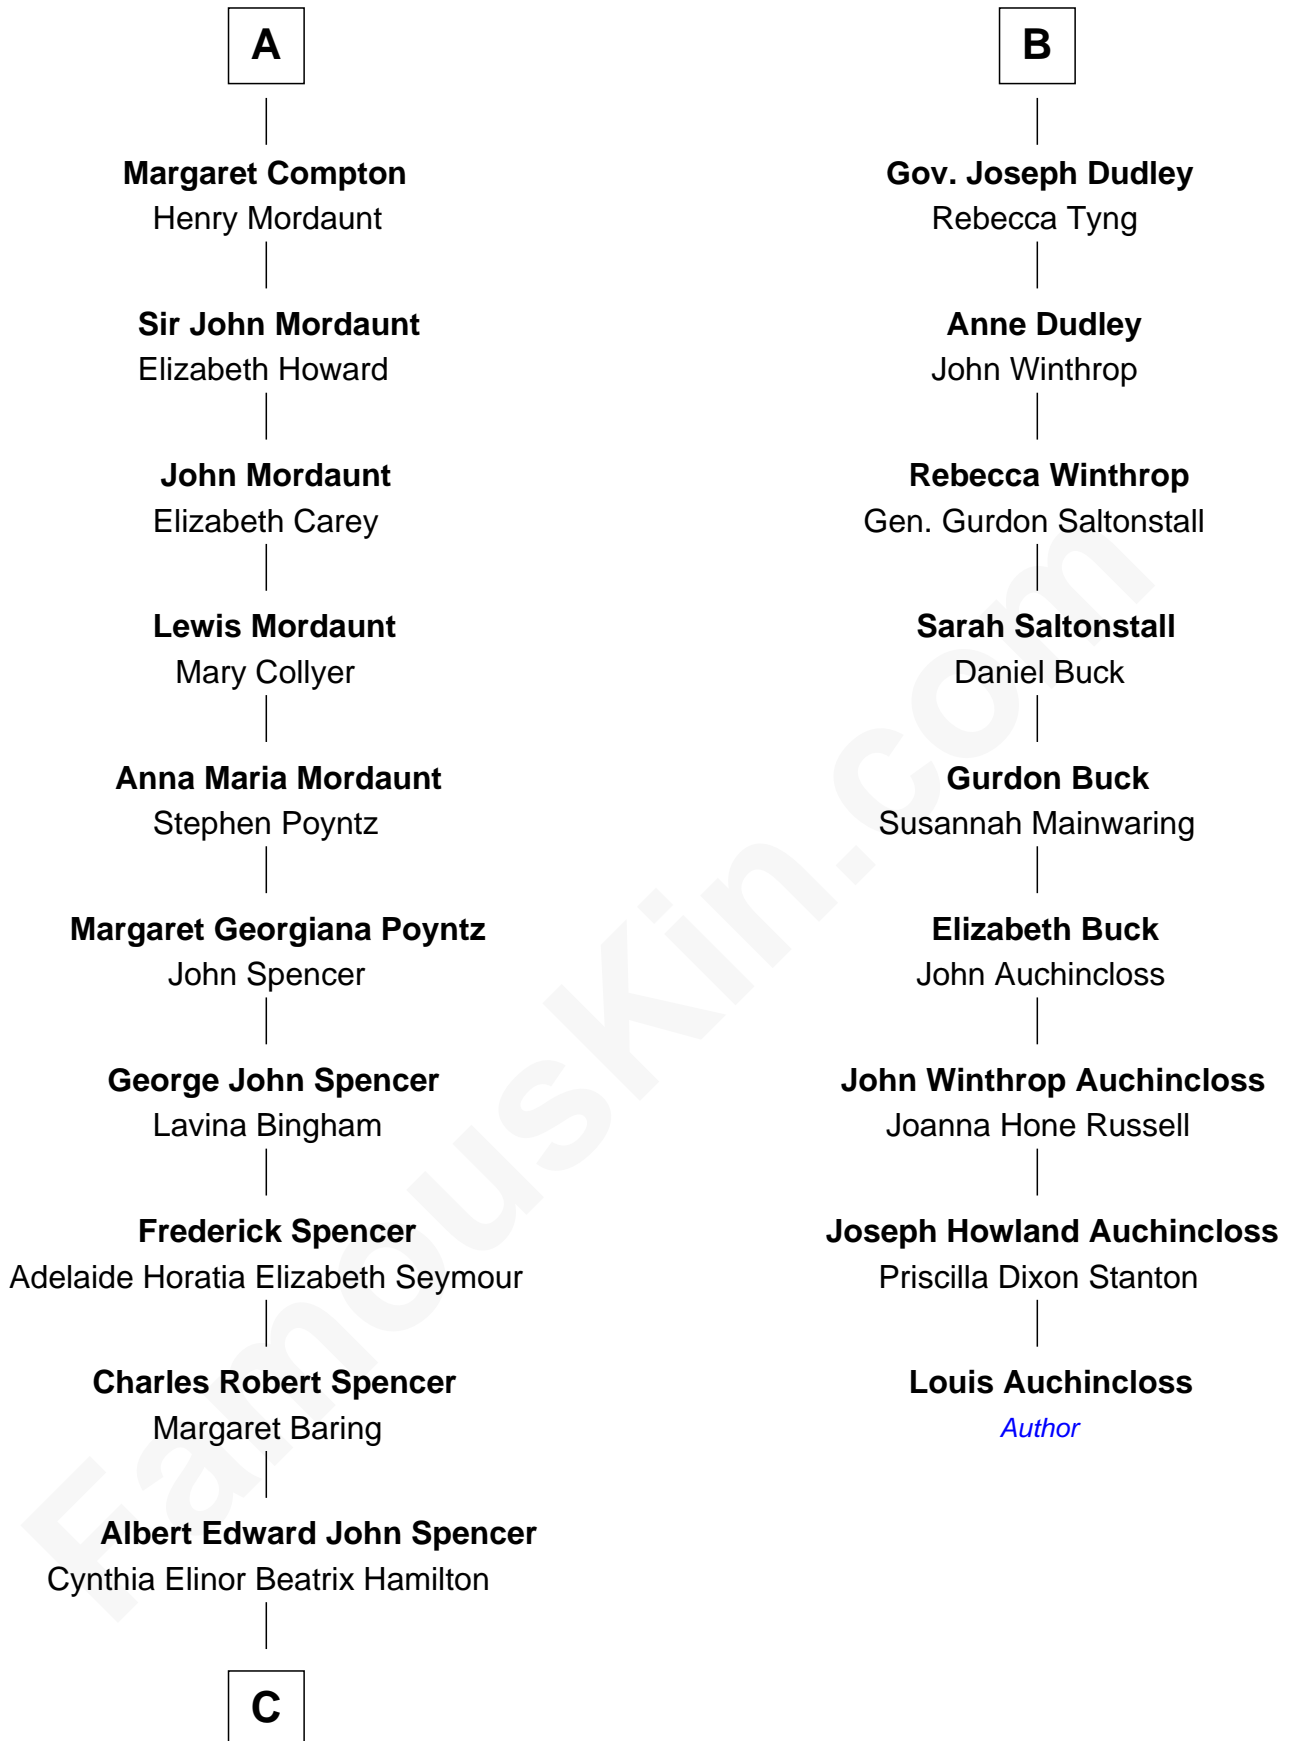

FamousKin.com

Relationship Chart of

Princess Diana

Princess of Wales

15th cousin 3 times removed of

Louis Auchincloss
Author

C

Edward John Spencer
Frances Ruth Burke Roche

Princess Diana
Princess of Wales

FamousKin.com