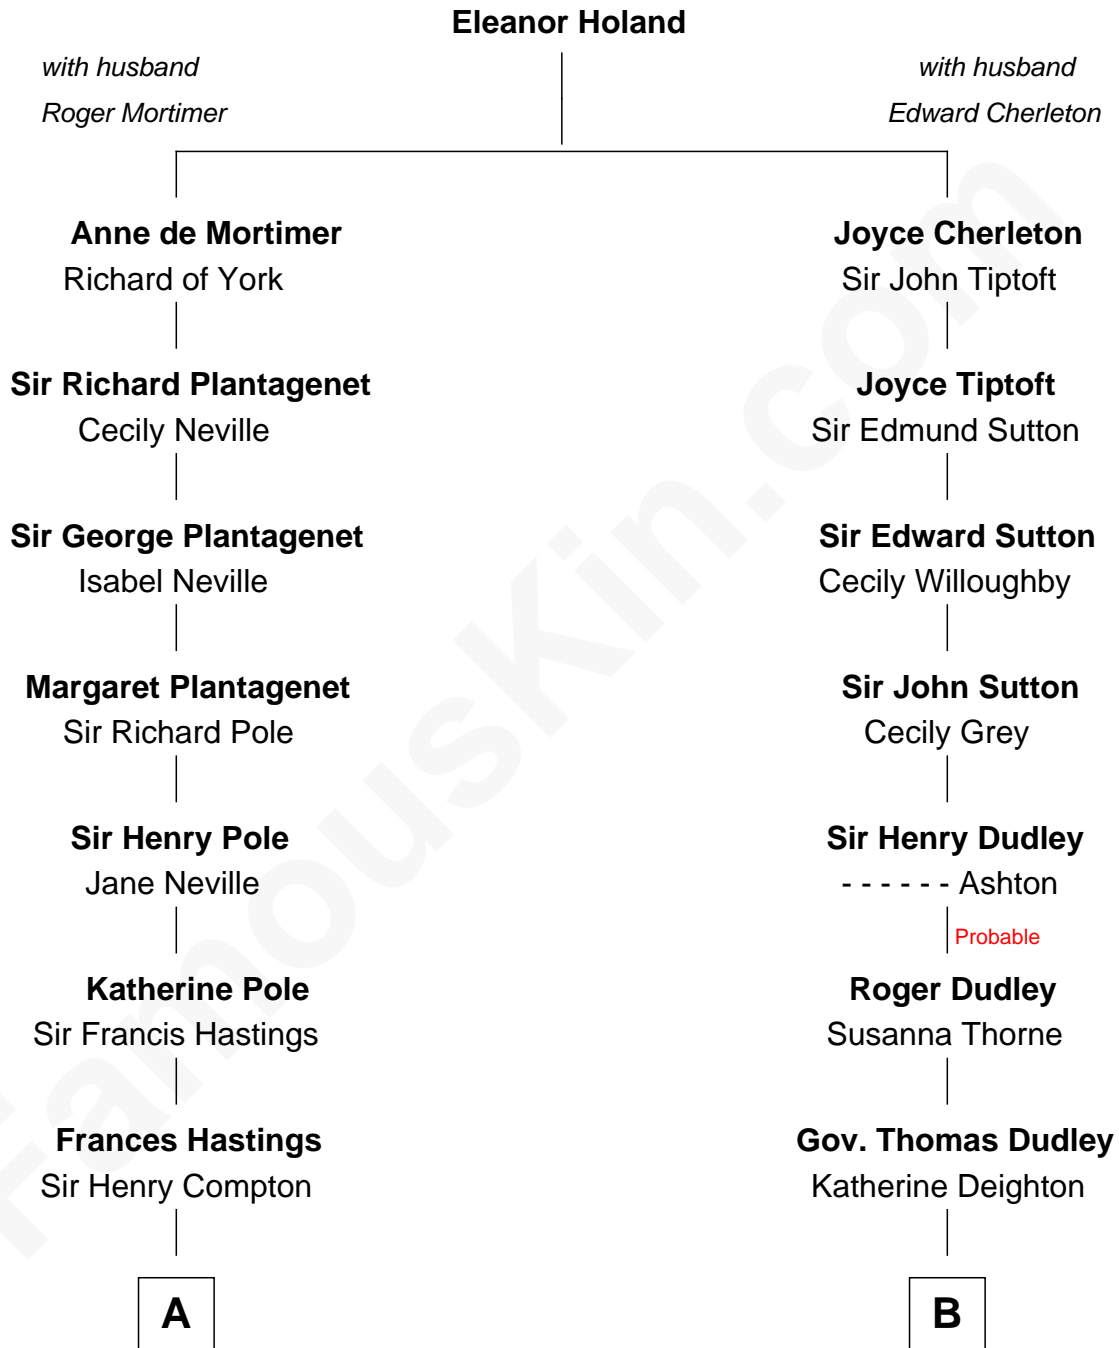

FamousKin.com

Relationship Chart of

Princess Diana

Princess of Wales

15th cousin 3 times removed of

Louis Auchincloss
Author

C

Edward John Spencer
Frances Ruth Burke Roche

Princess Diana
Princess of Wales

FamousKin.com