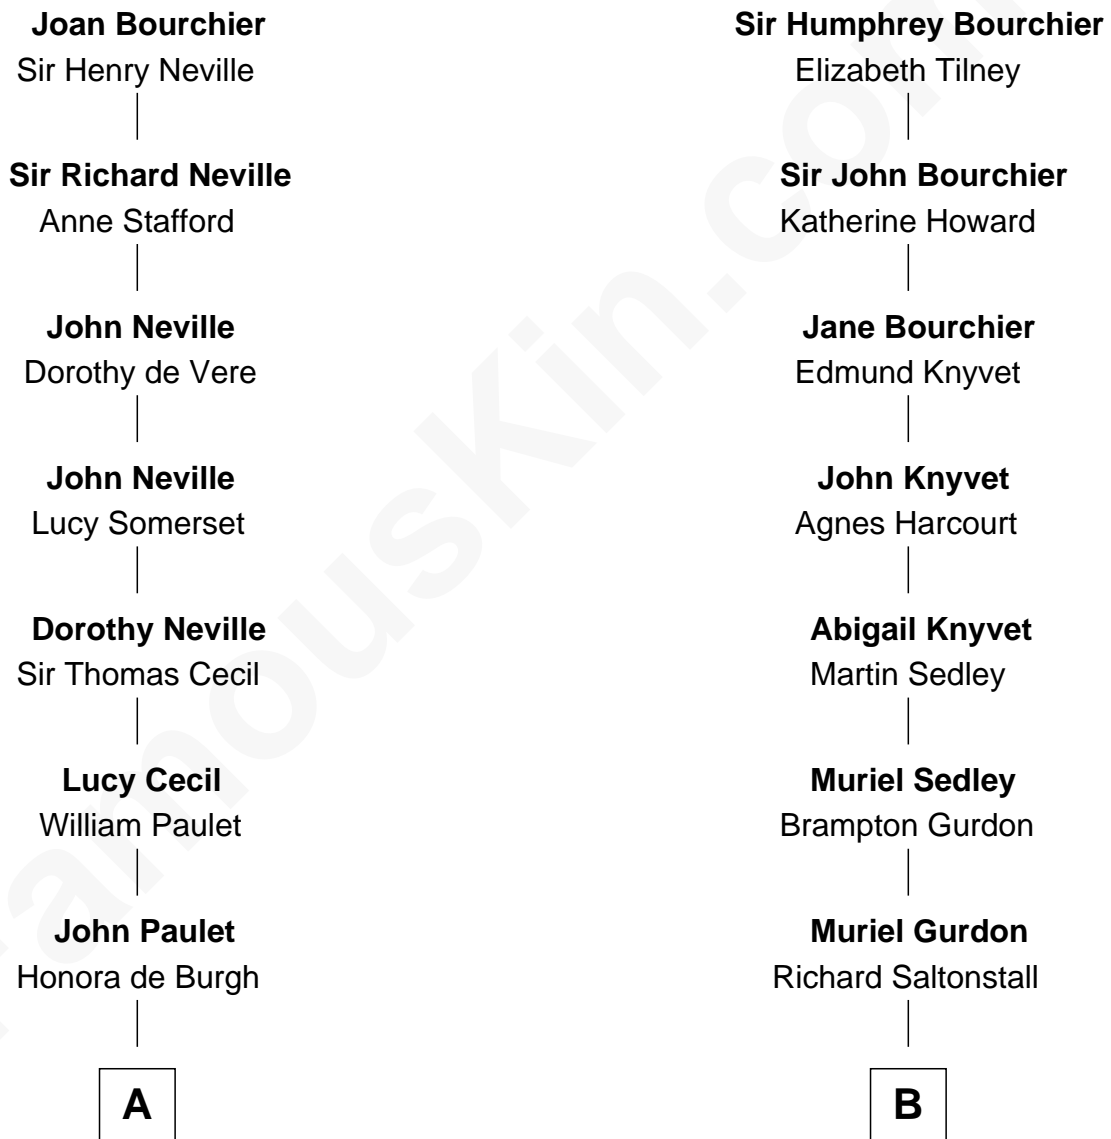

FamousKin.com Relationship Chart of

Princess Diana

Princess of Wales

15th cousin 2 times removed of

Louis Auchincloss

Author

Sir John Bouchier

Margaret Berners

Maria Walpole

Anne Horatia Waldegrave

Hugh Seymour-Conway

Sir Horace Beauchamp Seymour

Elizabeth Malet Palk

Adelaide Horatia Elizabeth Seymour

Frederick Spencer

Charles Robert Spencer