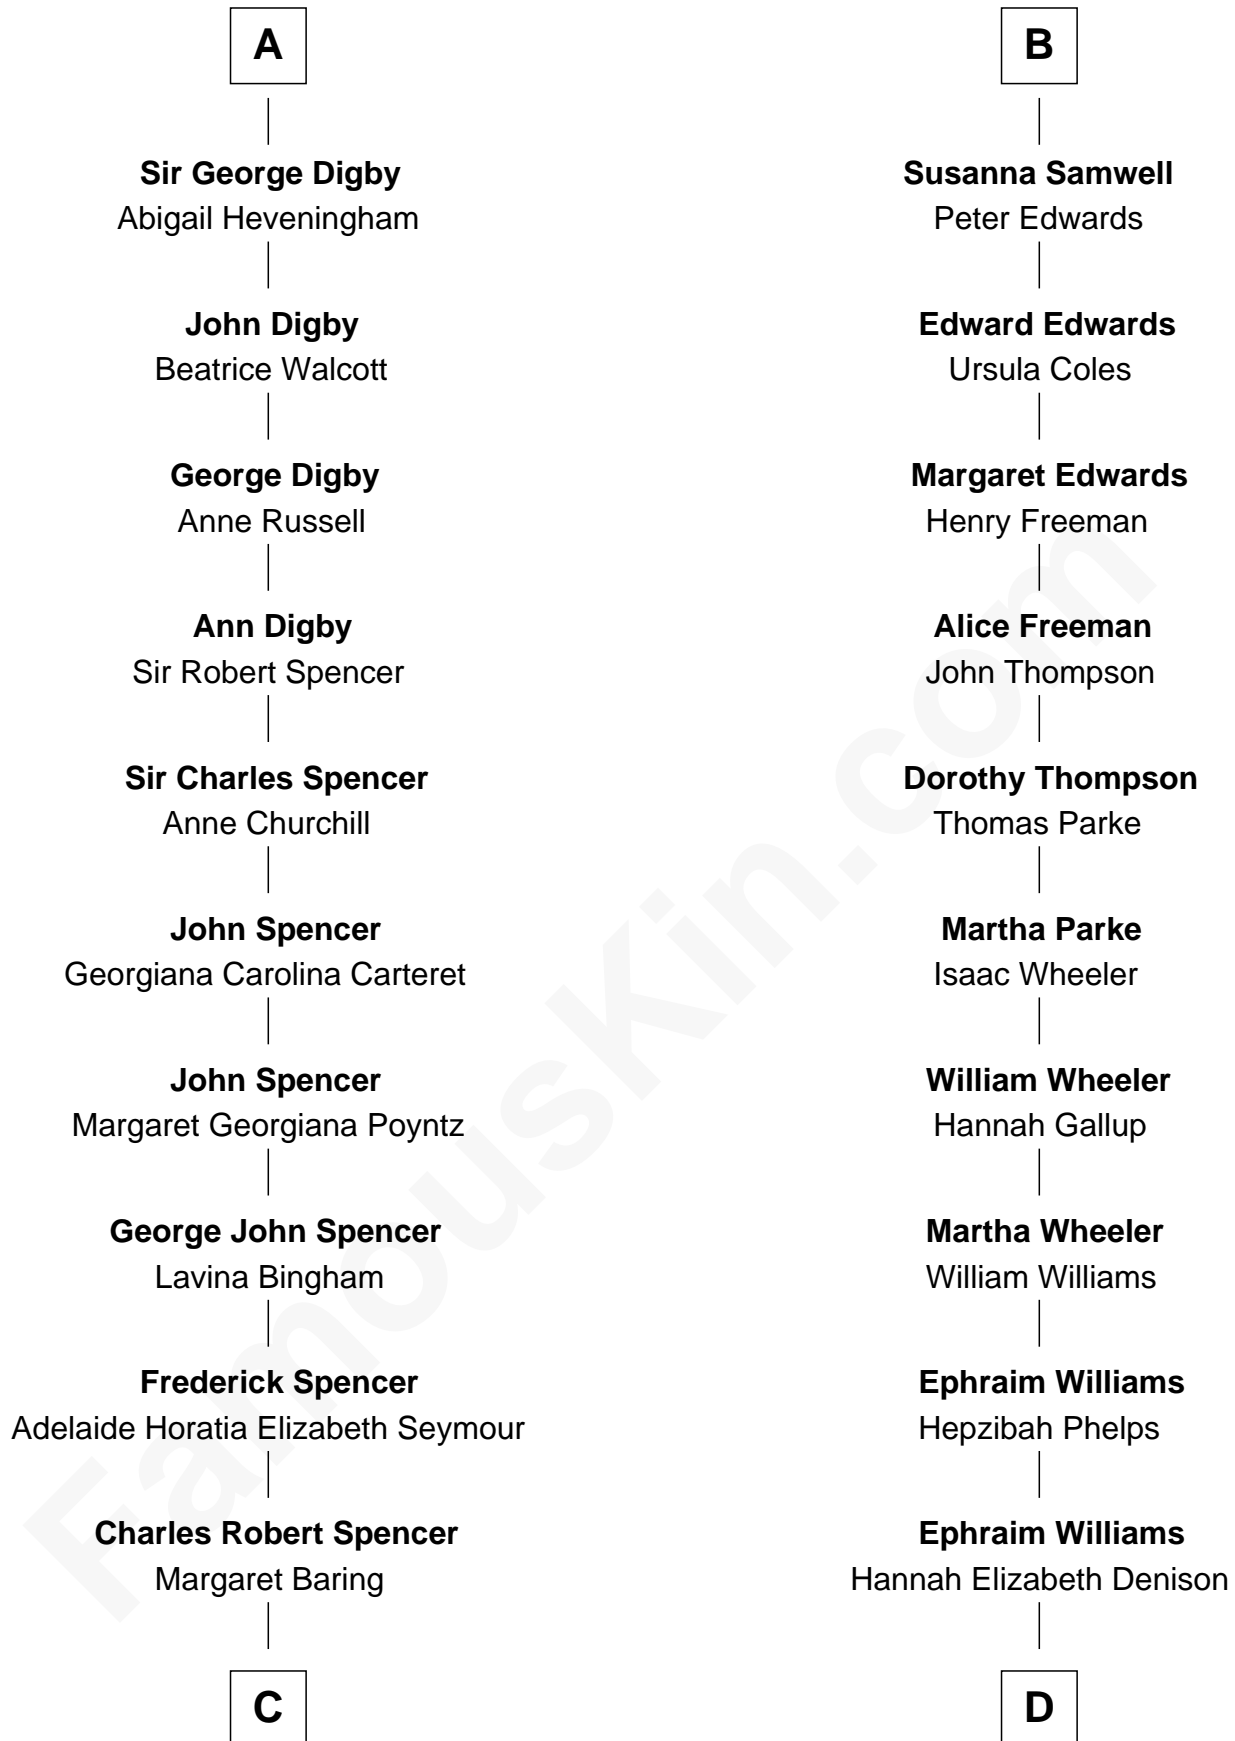

# FamousKin.com Relationship Chart of

**Princess Diana**

*Princess of Wales*

19th cousin 1 time removed of

**Louis Auchincloss**

*Author*

**William de la Spine**

Margery Durvassal

**C**

**Albert Edward John Spencer**  
Cynthia Elinor Beatrix Hamilton

**Edward John Spencer**  
Frances Ruth Burke Roche

**Princess Diana**  
*Princess of Wales*

**D**

**Hannah Elizabeth Williams**  
Courtlandt Palmer Dixon