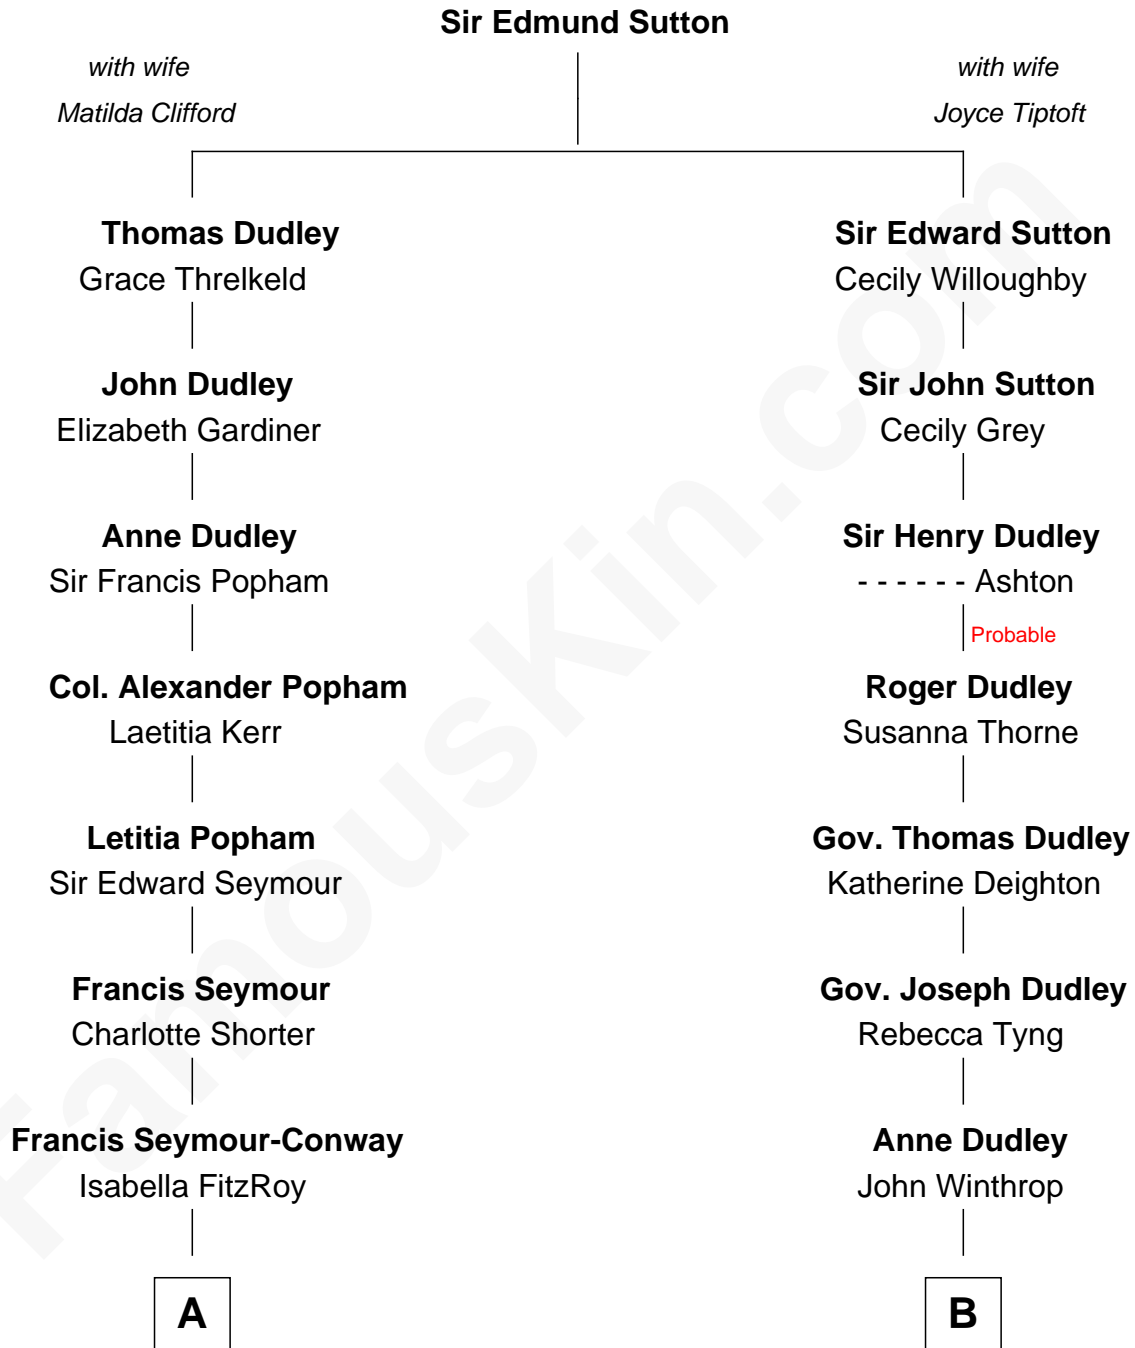

# FamousKin.com Relationship Chart of

**Princess Diana**

*Princess of Wales*

13th cousin of

**Louis Auchincloss**

*Author*

**A**

**Hugh Seymour-Conway**  
Anne Horatia Waldegrave

**Sir Horace Beauchamp Seymour**  
Elizabeth Malet Palk

**Adelaide Horatia Elizabeth Seymour**  
Frederick Spencer

**Charles Robert Spencer**  
Margaret Baring

**Albert Edward John Spencer**  
Cynthia Elinor Beatrix Hamilton

**Edward John Spencer**  
Frances Ruth Burke Roche

**Princess Diana**  
*Princess of Wales*

**B**

**Rebecca Winthrop**  
Gen. Gurdon Saltonstall

**Sarah Saltonstall**  
Daniel Buck

**Gurdon Buck**  
Susannah Mainwaring