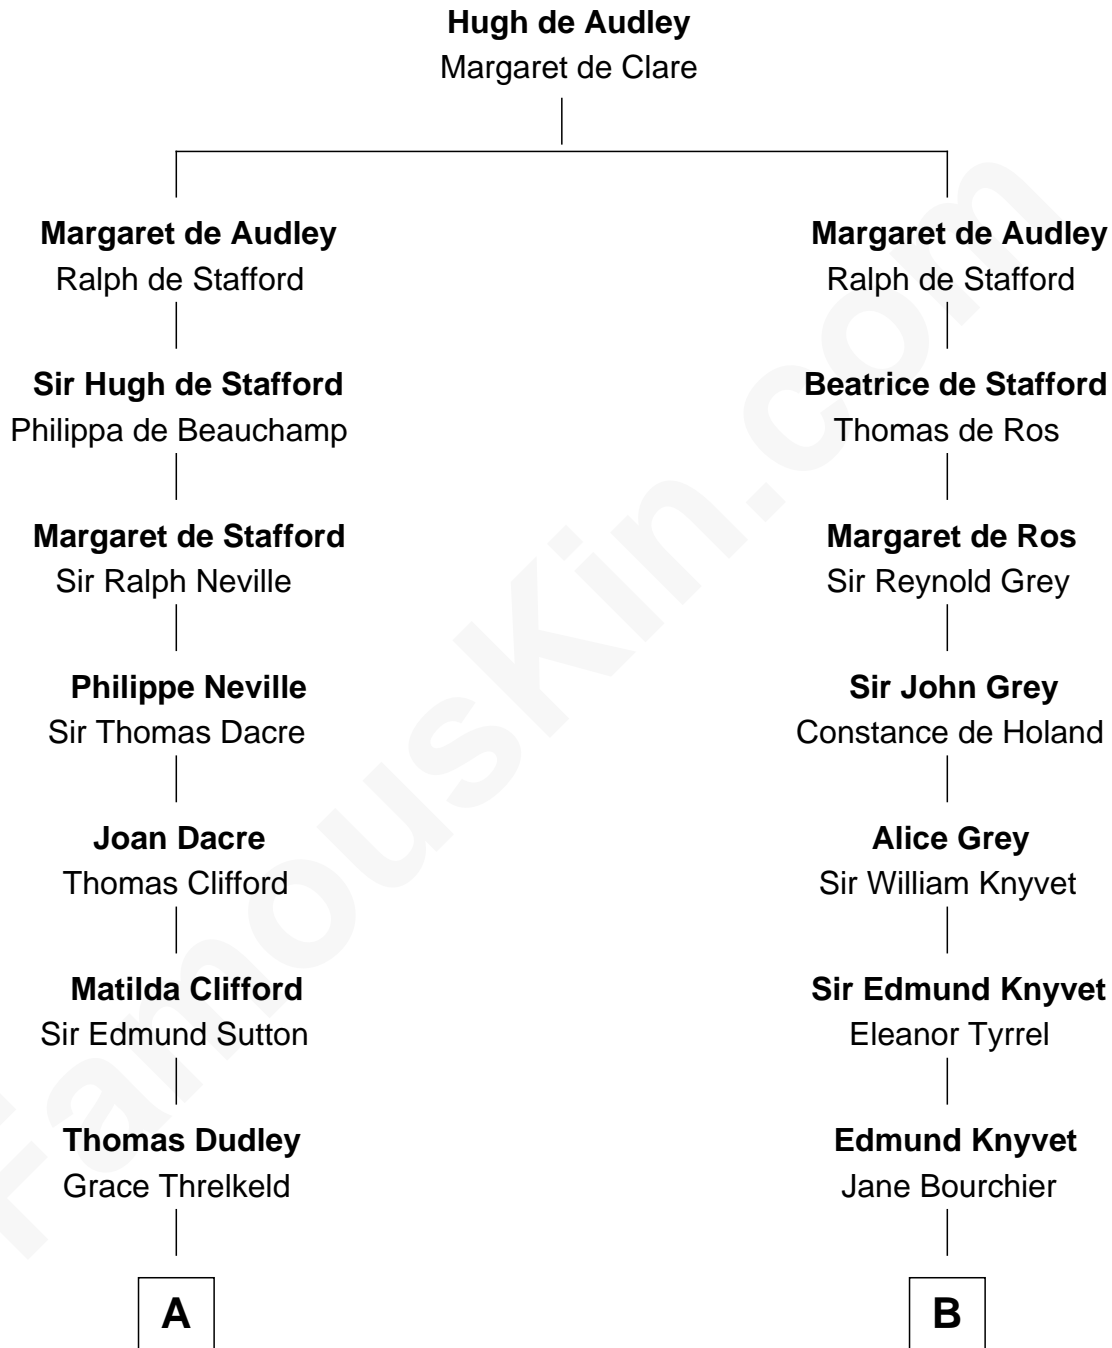

FamousKin.com Relationship Chart of

Princess Diana

Princess of Wales

19th cousin of

Louis Auchincloss

Author

FamousKin.com