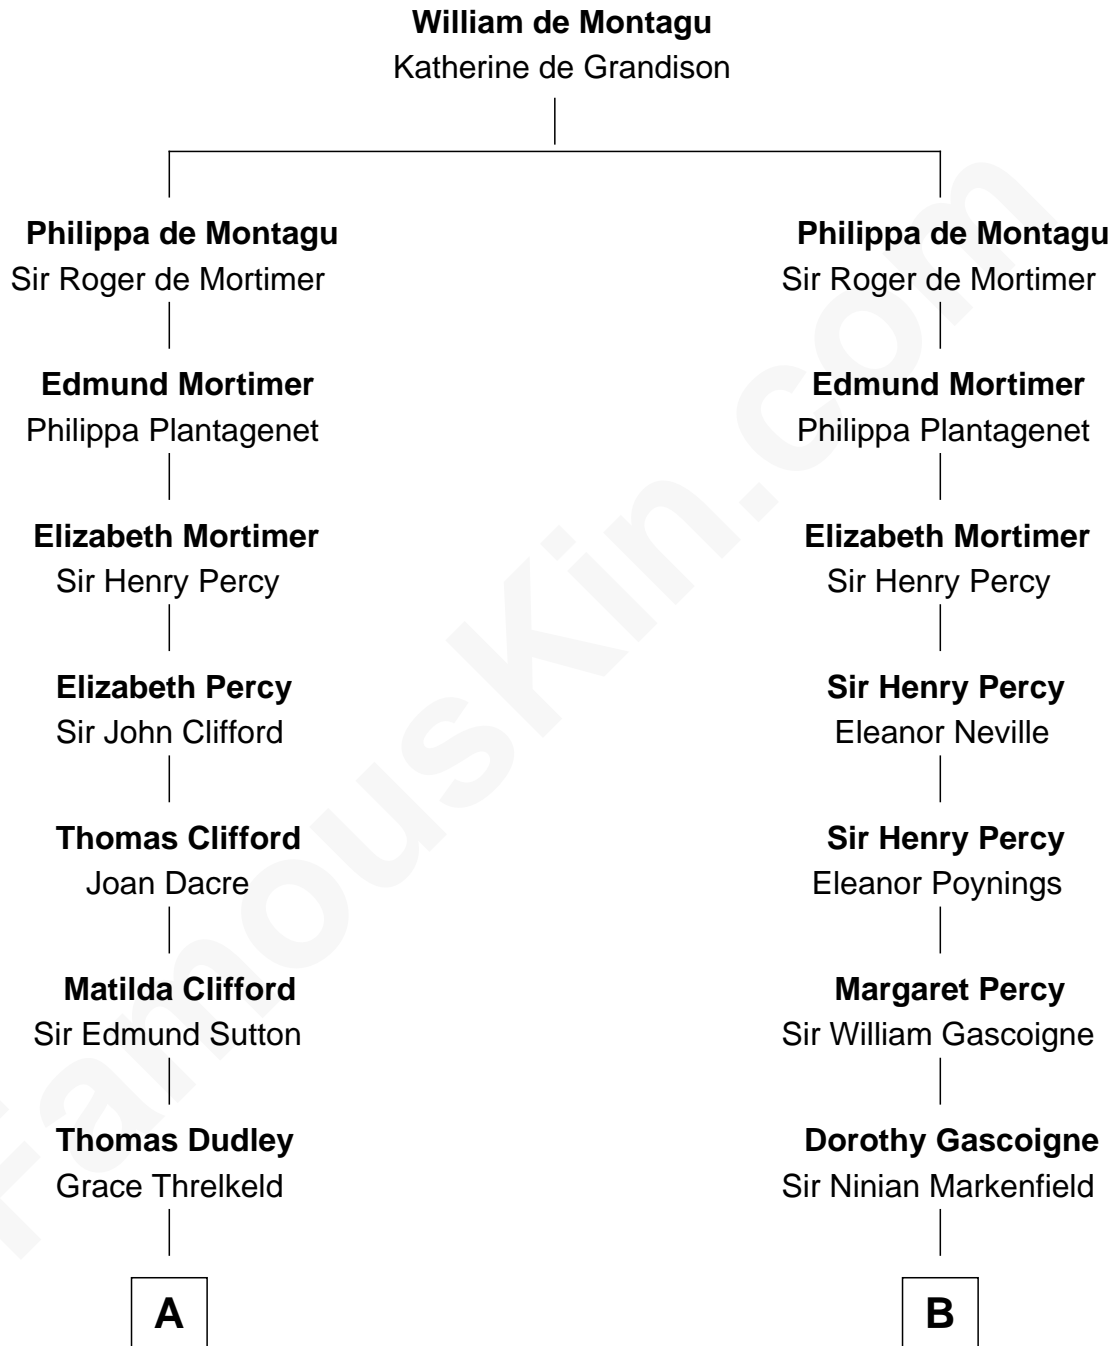

FamousKin.com

Relationship Chart of

Princess Diana

Princess of Wales

19th cousin 1 time removed of

Louis Auchincloss
Author

FamousKin.com