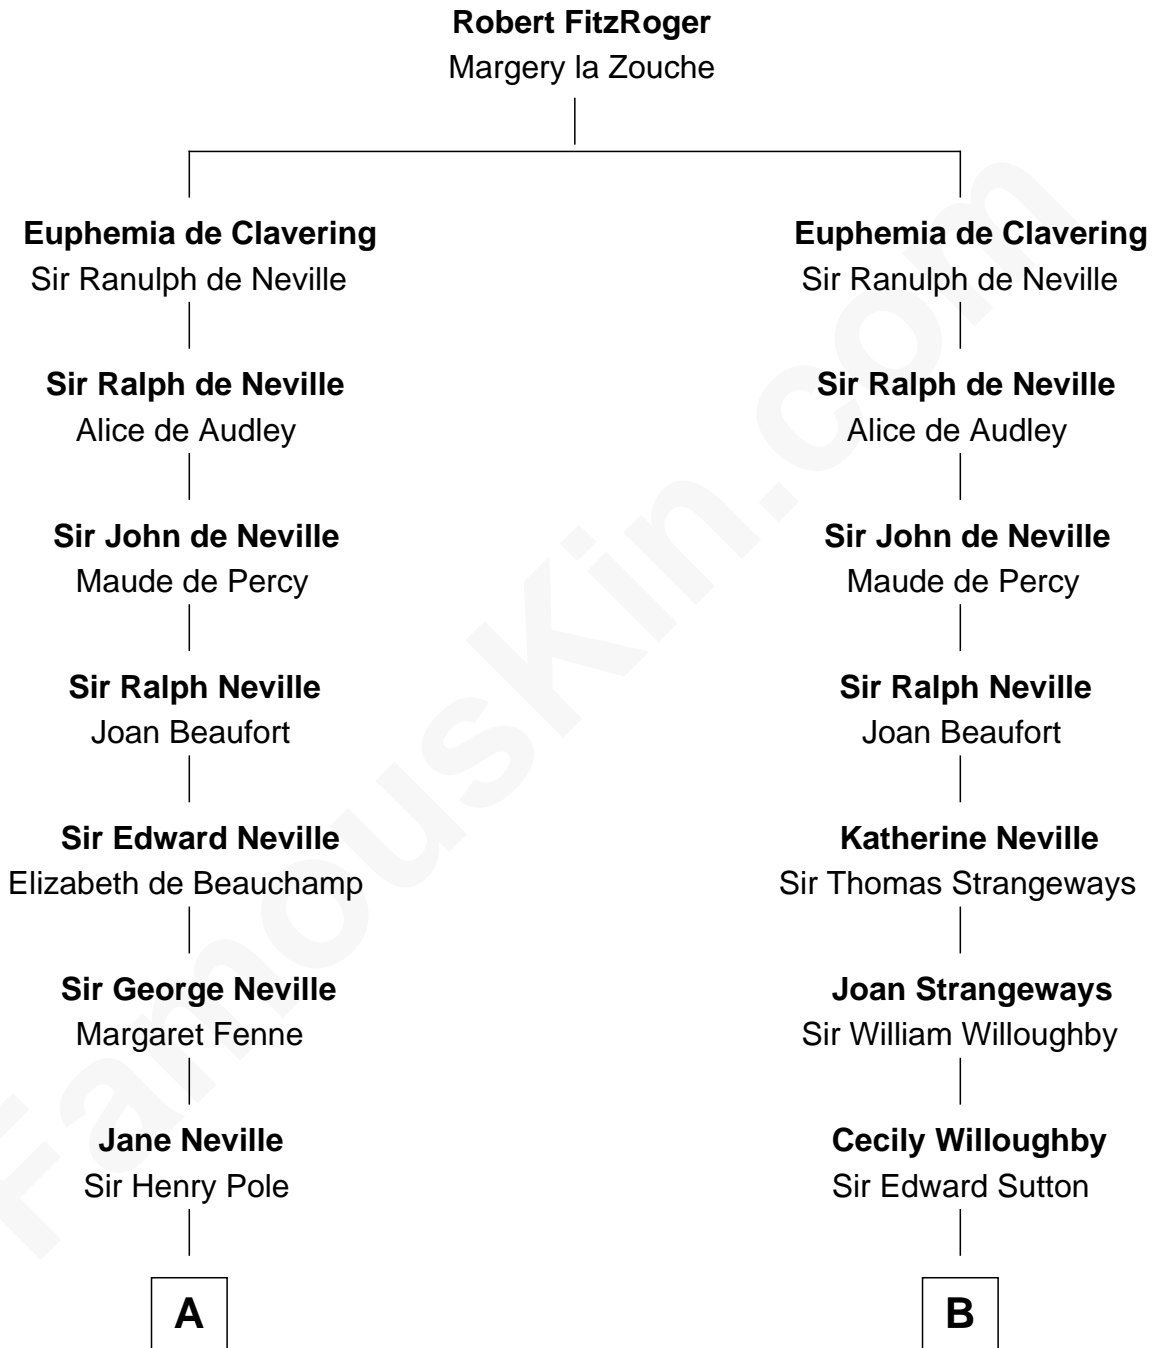

FamousKin.com Relationship Chart of

Princess Diana

Princess of Wales

19th cousin 1 time removed of

Louis Auchincloss

Author

FamousKin.com