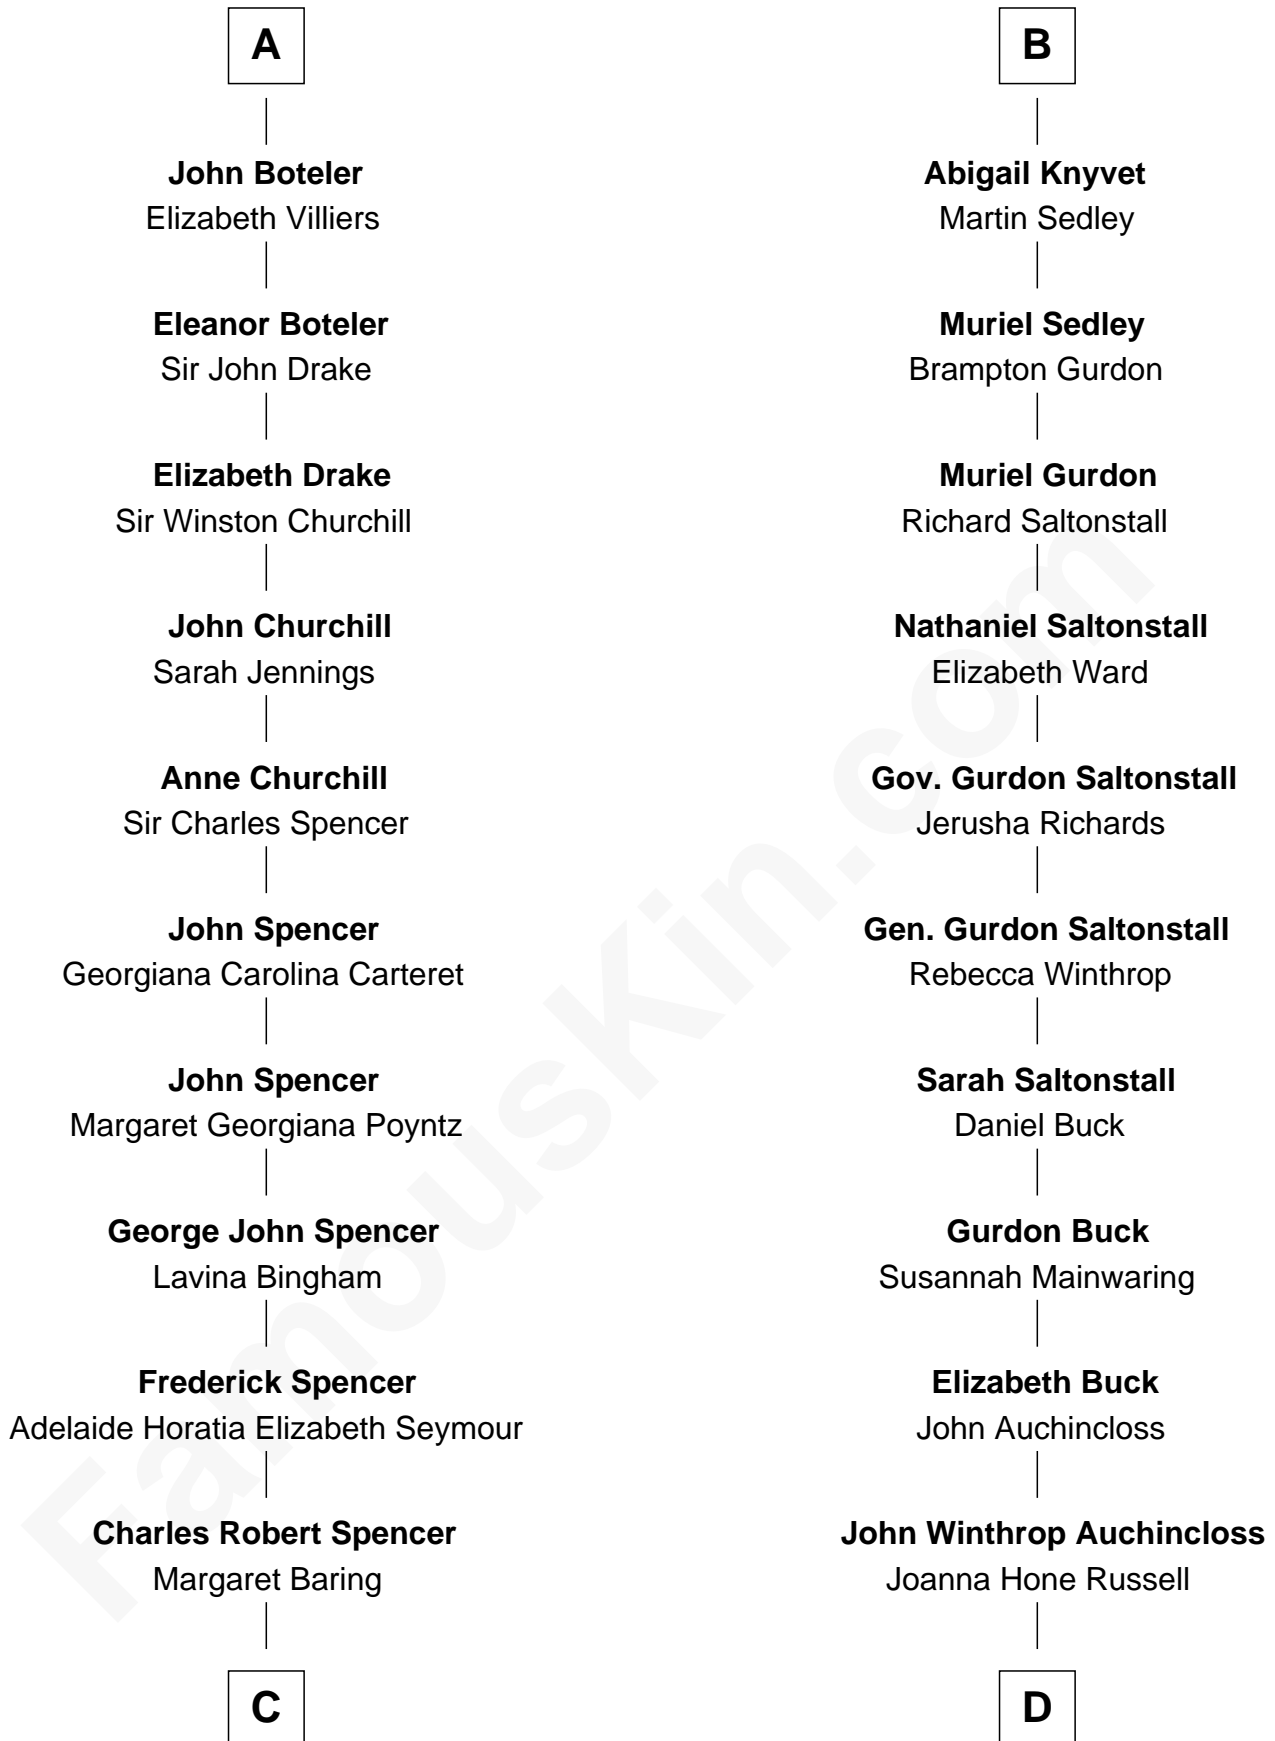

FamousKin.com Relationship Chart of

Princess Diana

Princess of Wales

18th cousin 1 time removed of

Louis Auchincloss

Author

Sir Michael de la Pole

Katherine Wingfield

Katherine de Stafford

William de la Pole

Joan de la Pole

Thomas Stonor

Mary Stonor

John Barantyne

Sir William Barantyne

Mary Reade

Margaret Barantyne

Sir John Harcourt

Agnes Harcourt

John Knyvet

B

FamousKin.com