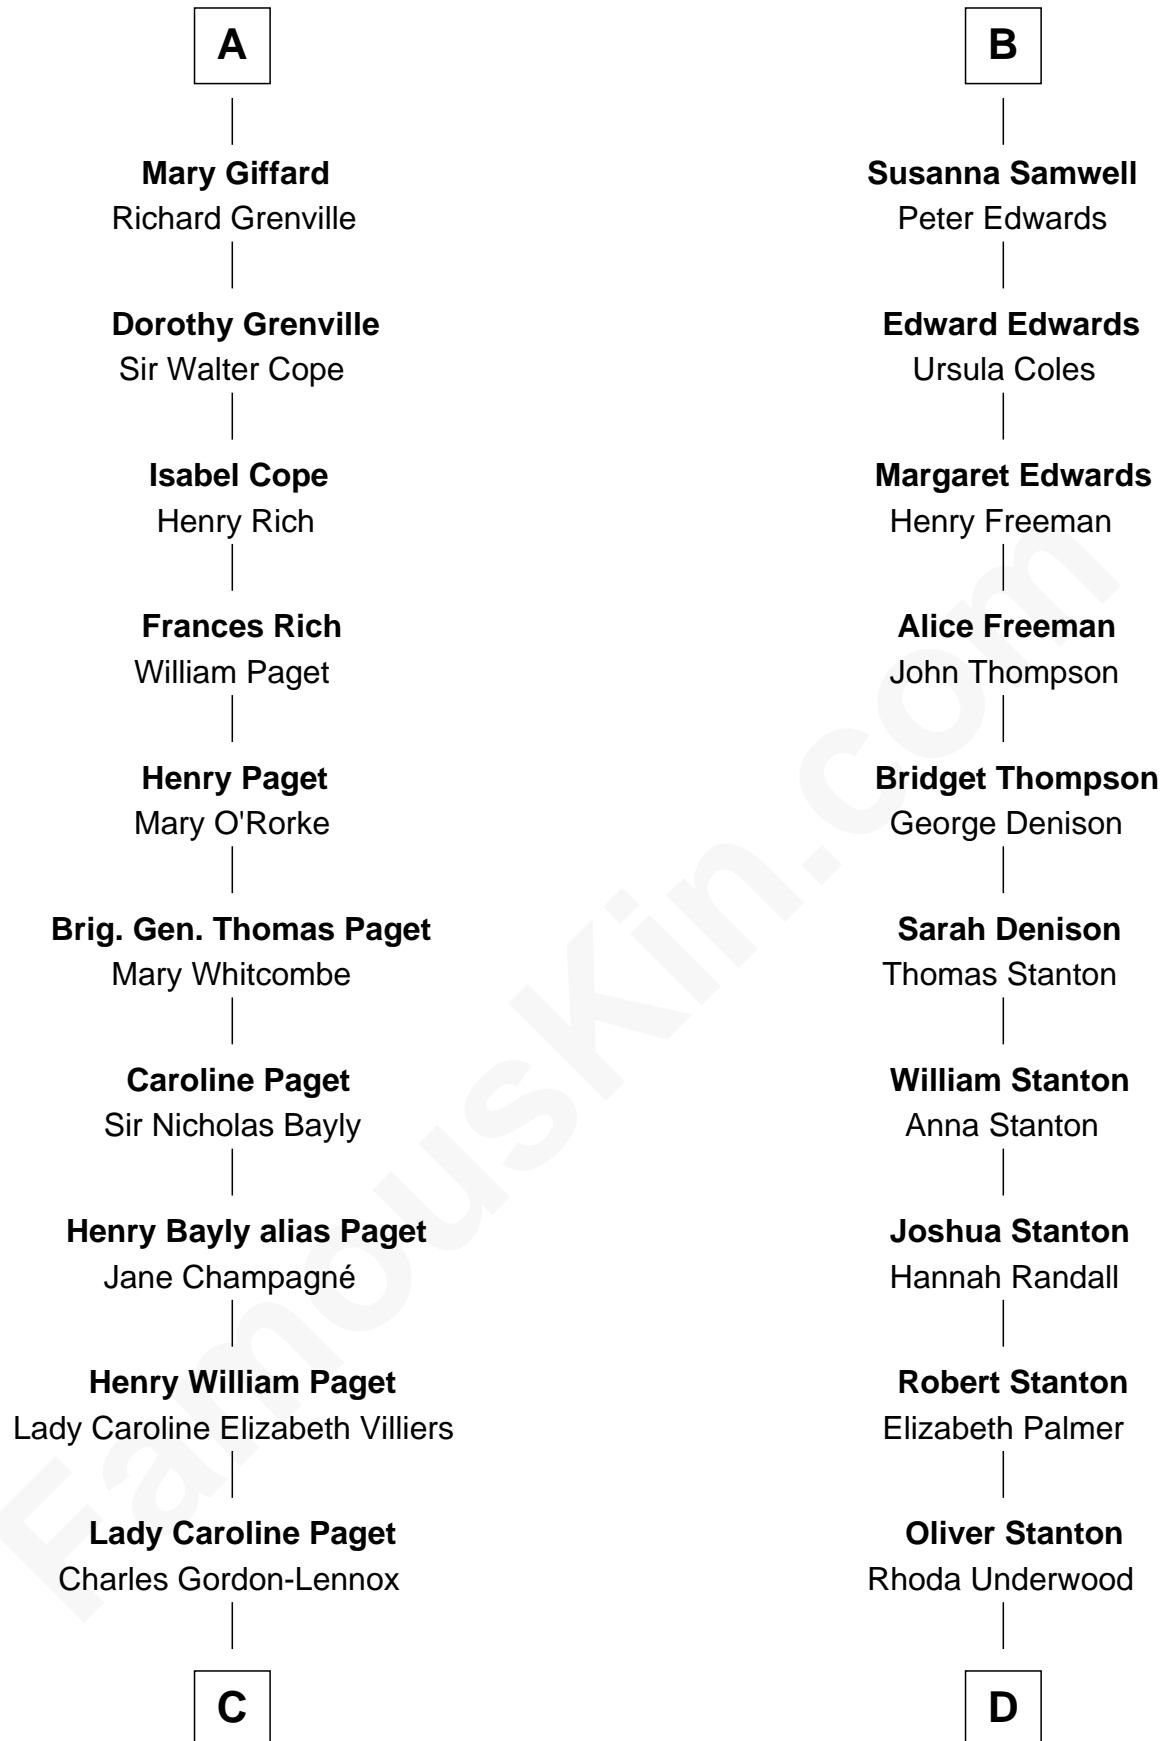

**FamousKin.com**  
**Relationship Chart of**  
**Princess Diana**  
*Princess of Wales*

18th cousin 3 times removed of

**L. Frank Baum**  
*Author of The Wonderful Wizard of Oz*

**C**

**Cecilia Catherine Gordon-Lennox**

Charles George Bingham

**Rosalind Cecilia Caroline Bingham**

James Albert Edward Hamilton

**Cynthia Elinor Beatrix Hamilton**

Albert Edward John Spencer

**Edward John Spencer**

Frances Ruth Burke Roche

**Princess Diana**