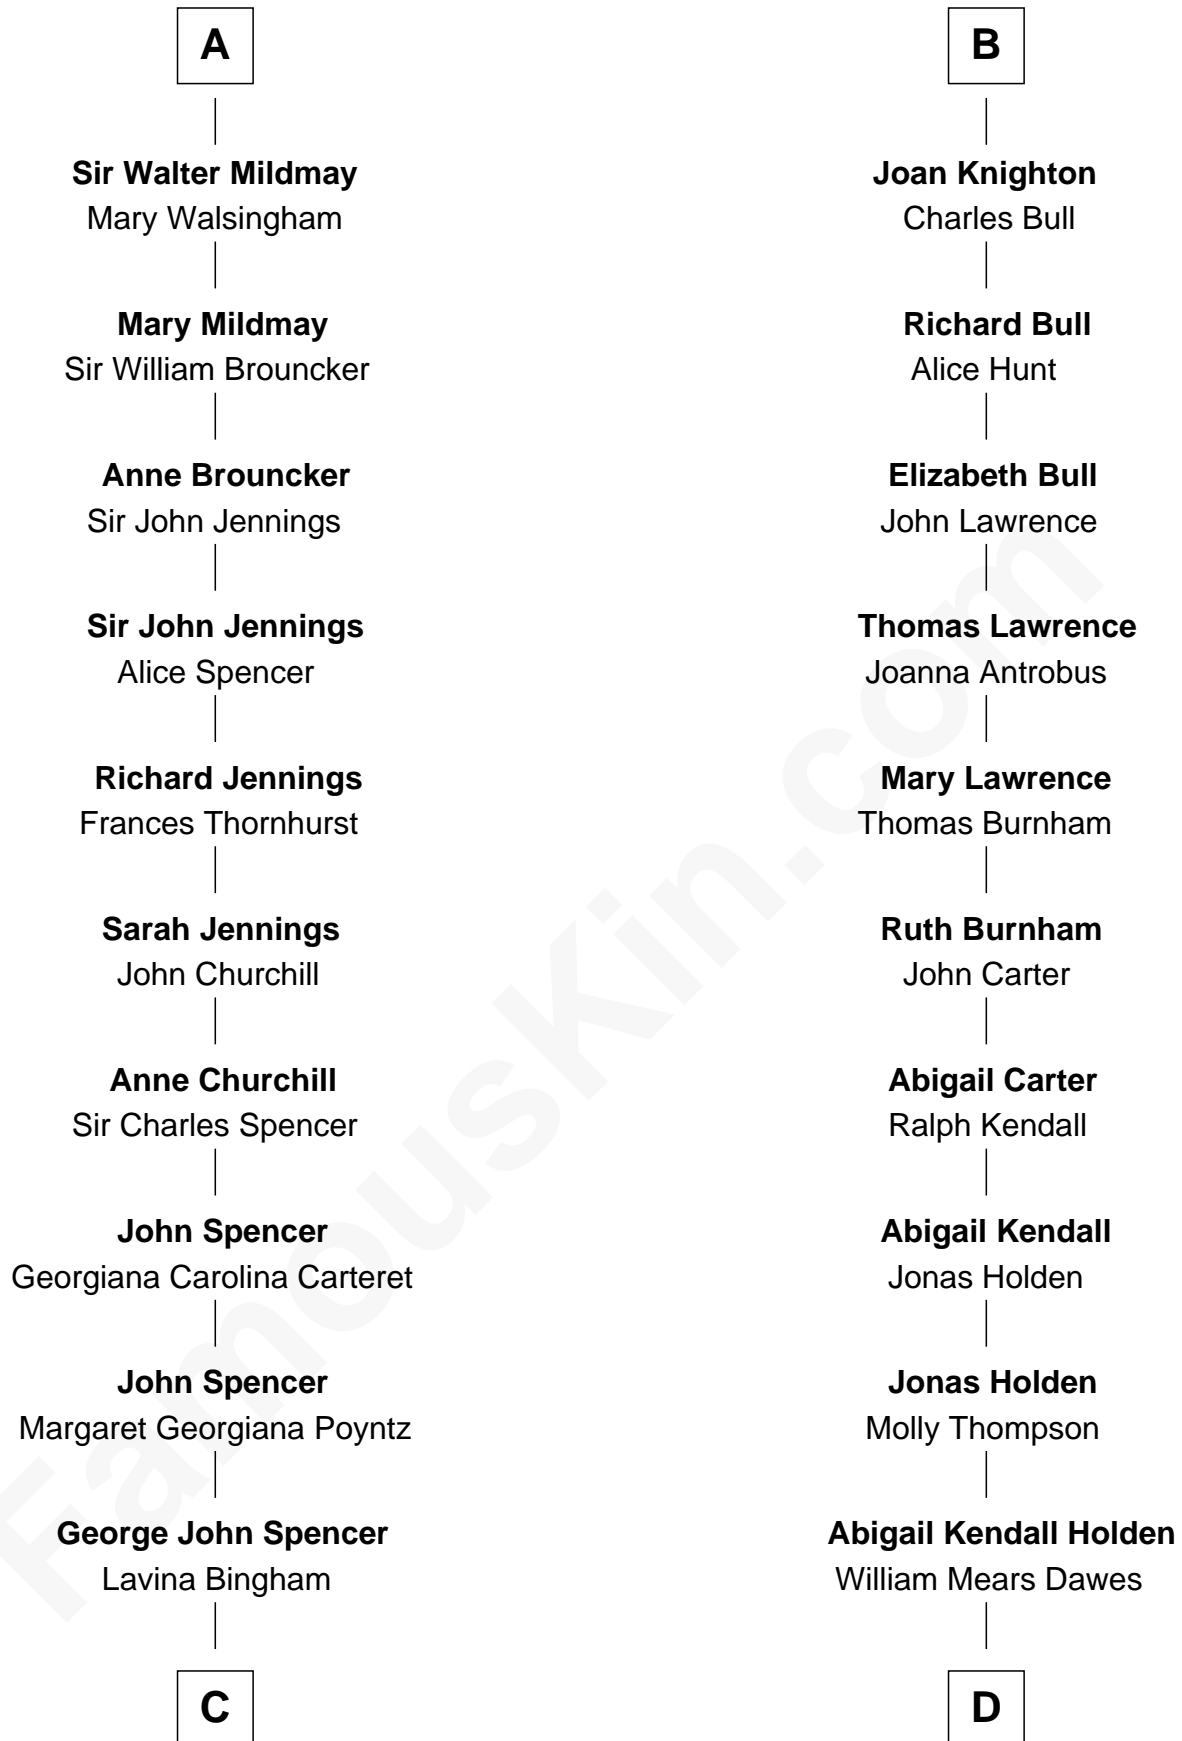

FamousKin.com
Relationship Chart of
Princess Diana
Princess of Wales

19th cousin 2 times removed of

Charles Dawes
30th U.S. Vice-President

C

Frederick Spencer

Adelaide Horatia Elizabeth Seymour

Charles Robert Spencer

Margaret Baring

Albert Edward John Spencer

Cynthia Elinor Beatrix Hamilton

Edward John Spencer

Frances Ruth Burke Roche

Princess Diana

Princess of Wales

D

Henry Dawes

Sarah Cutler

Brig. Gen. Rufus R. Dawes

Mary Beman Gates

Charles Dawes

30th U.S. Vice-President

FamousKin.com