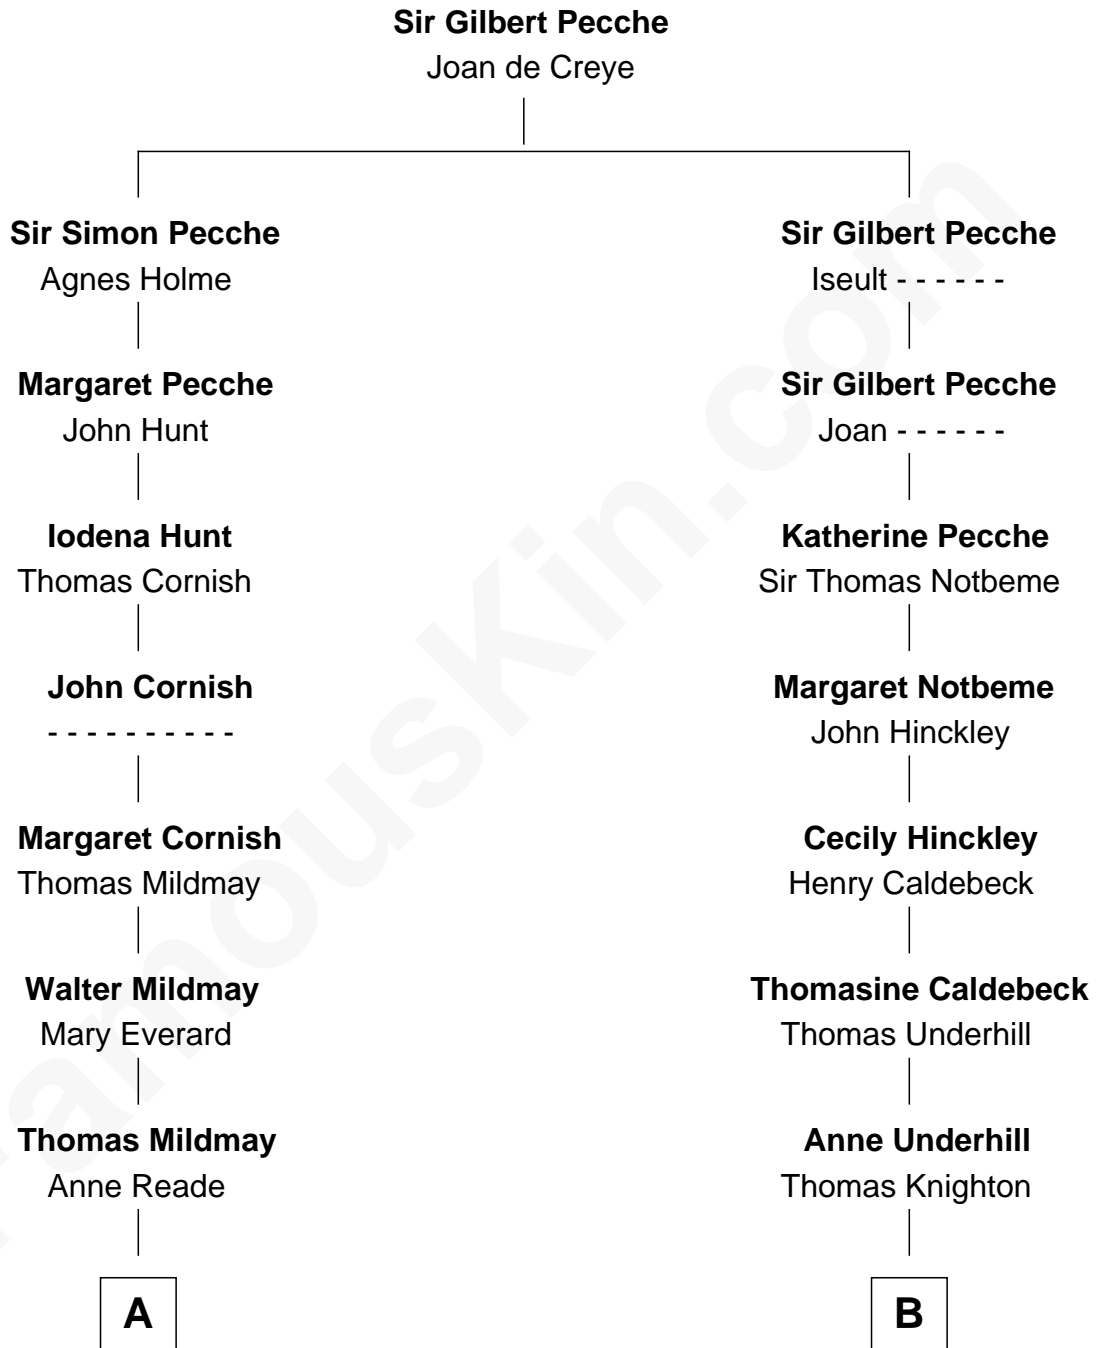

FamousKin.com
Relationship Chart of
Princess Diana
Princess of Wales

19th cousin 2 times removed of

Charles Dawes
30th U.S. Vice-President

C

Frederick Spencer

Adelaide Horatia Elizabeth Seymour

Charles Robert Spencer

Margaret Baring

Albert Edward John Spencer

Cynthia Elinor Beatrix Hamilton

Edward John Spencer

Frances Ruth Burke Roche

Princess Diana

Princess of Wales

D

Henry Dawes

Sarah Cutler

Brig. Gen. Rufus R. Dawes

Mary Beman Gates

Charles Dawes

30th U.S. Vice-President

FamousKin.com