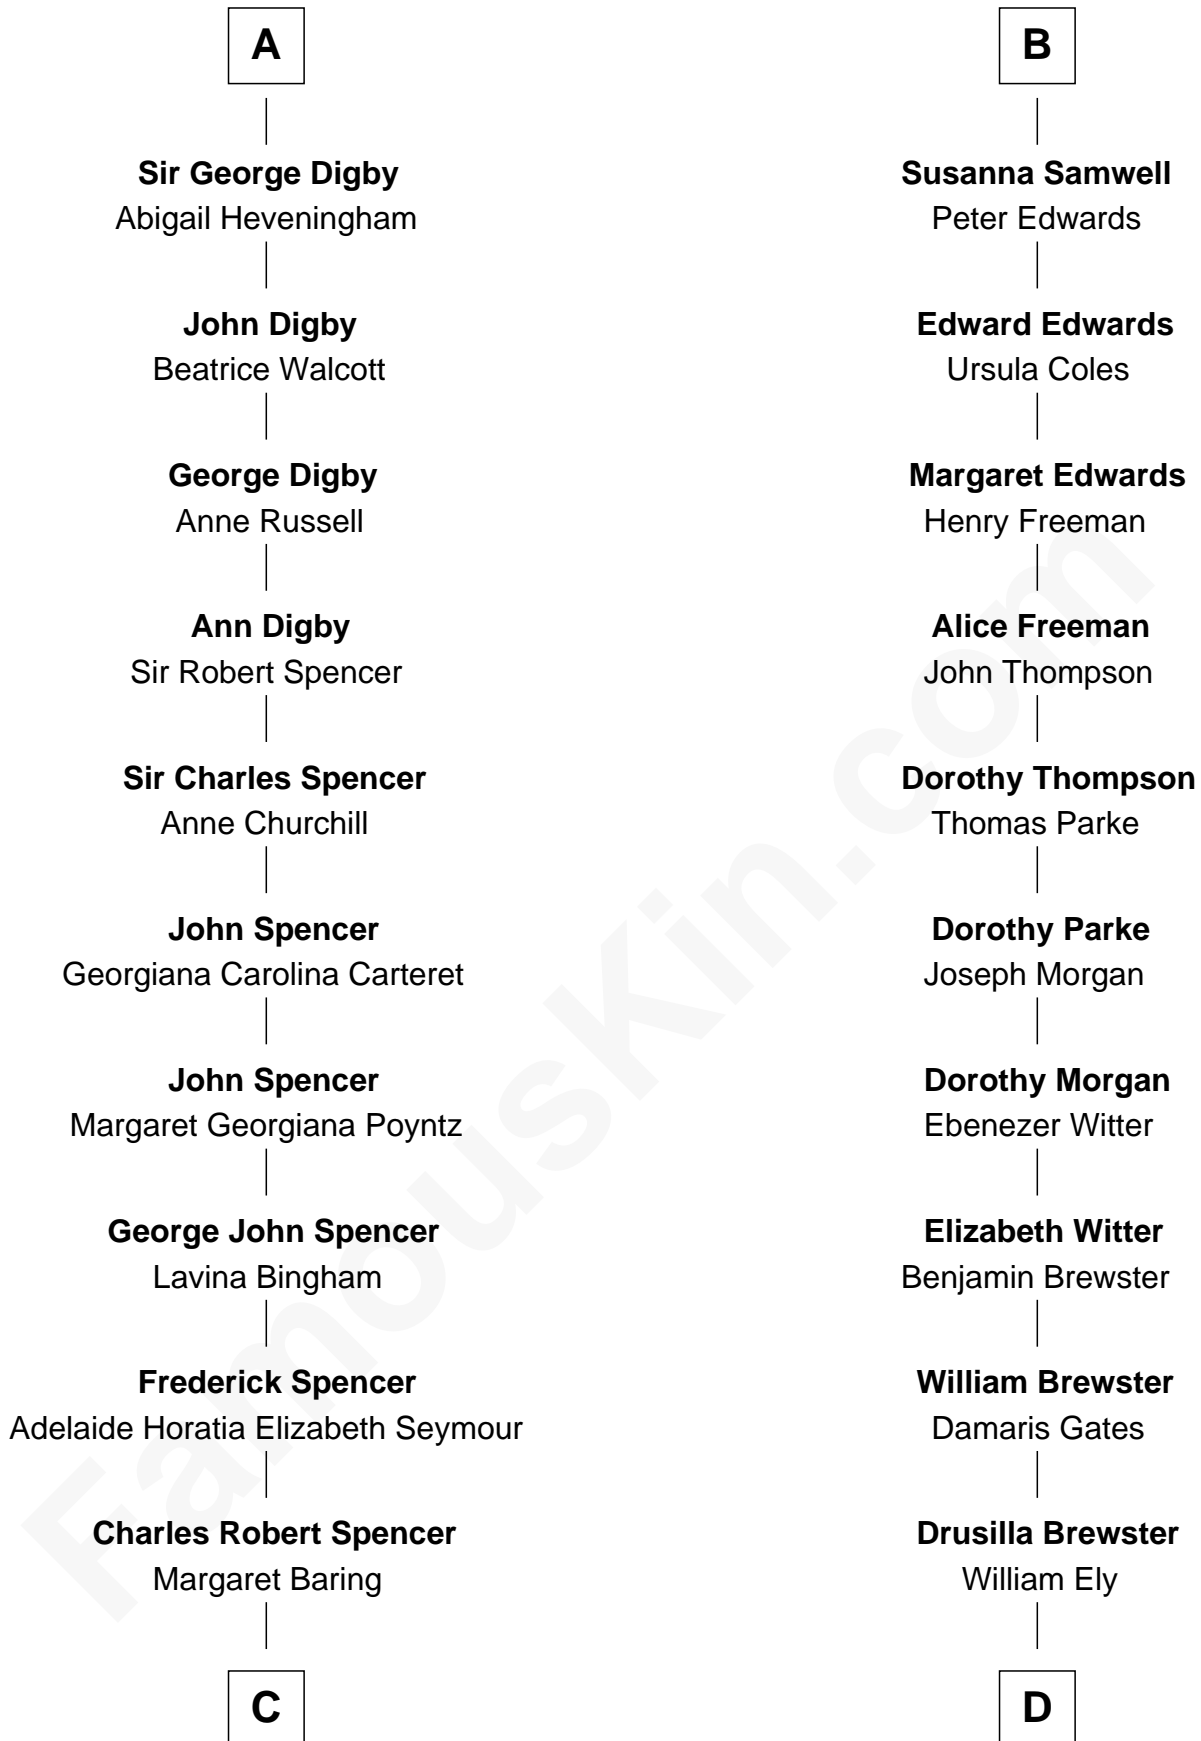

FamousKin.com Relationship Chart of

Princess Diana

Princess of Wales

19th cousin 1 time removed of

Clarence Day

Author of Life with Father

William de la Spine

Margery Durvassal