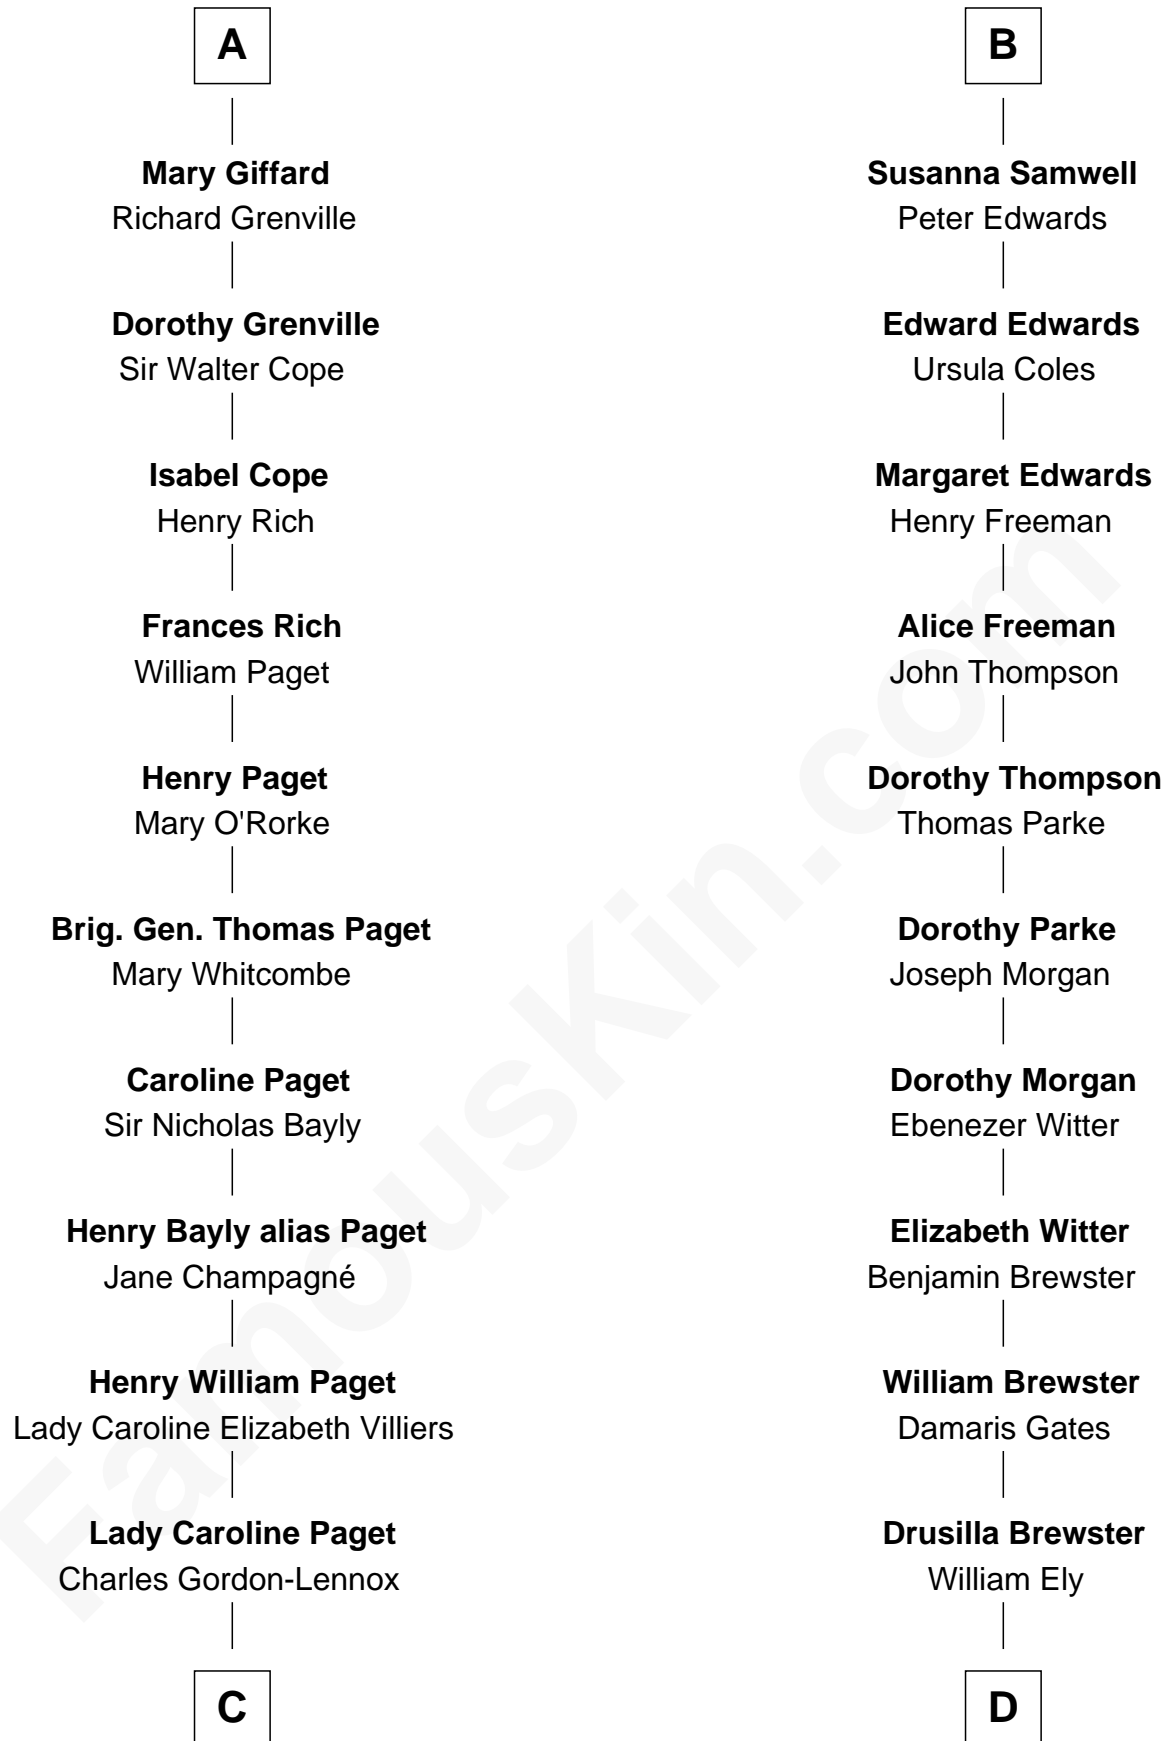

FamousKin.com
Relationship Chart of
Princess Diana
Princess of Wales

20th cousin 1 time removed of
Clarence Day
Author of Life with Father

C

Cecilia Catherine Gordon-Lennox

Charles George Bingham

Rosalind Cecilia Caroline Bingham

James Albert Edward Hamilton

Cynthia Elinor Beatrix Hamilton

Albert Edward John Spencer

Edward John Spencer

Frances Ruth Burke Roche

Princess Diana

Princess of Wales

D