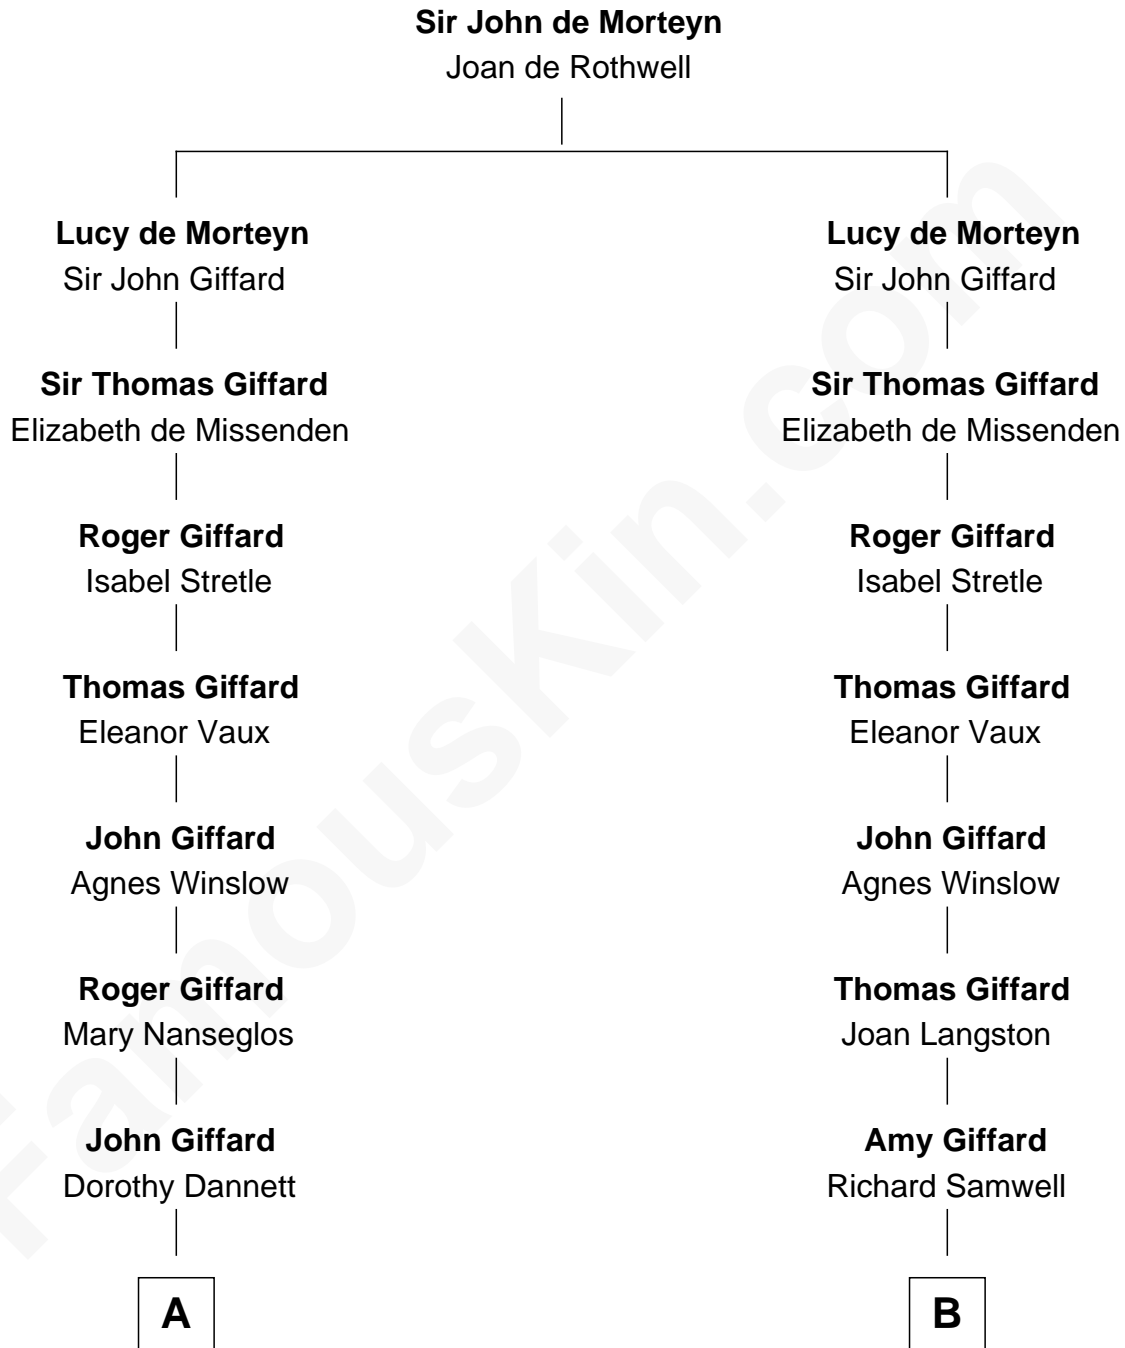

FamousKin.com
Relationship Chart of
Princess Diana
Princess of Wales

20th cousin 1 time removed of
Clarence Day
Author of Life with Father

C

Cecilia Catherine Gordon-Lennox

Charles George Bingham

Rosalind Cecilia Caroline Bingham

James Albert Edward Hamilton

Cynthia Elinor Beatrix Hamilton

Albert Edward John Spencer

Edward John Spencer

Frances Ruth Burke Roche

Princess Diana

Princess of Wales

D