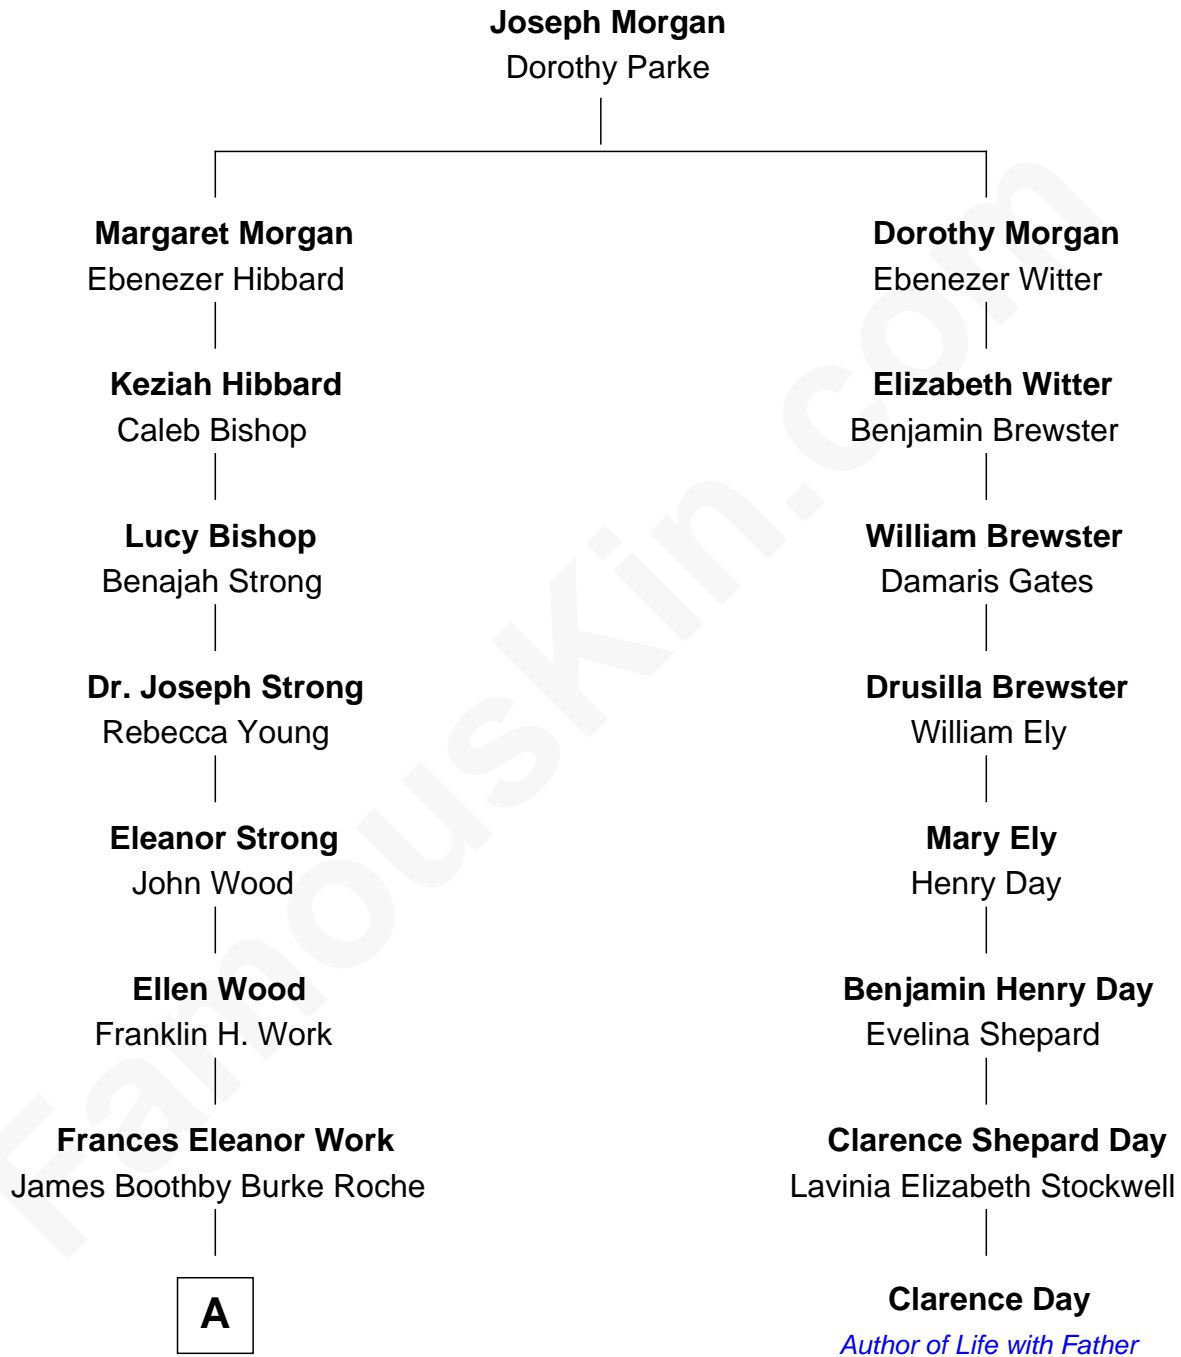

# FamousKin.com Relationship Chart of

**Princess Diana**

*Princess of Wales*

7th cousin 2 times removed of

**Clarence Day**

*Author of Life with Father*

A

Edmund Maurice Burke Roche

Ruth Sylvia Gill

Frances Ruth Burke Roche

Edward John Spencer

Princess Diana

*Princess of Wales*

FamousKin.com