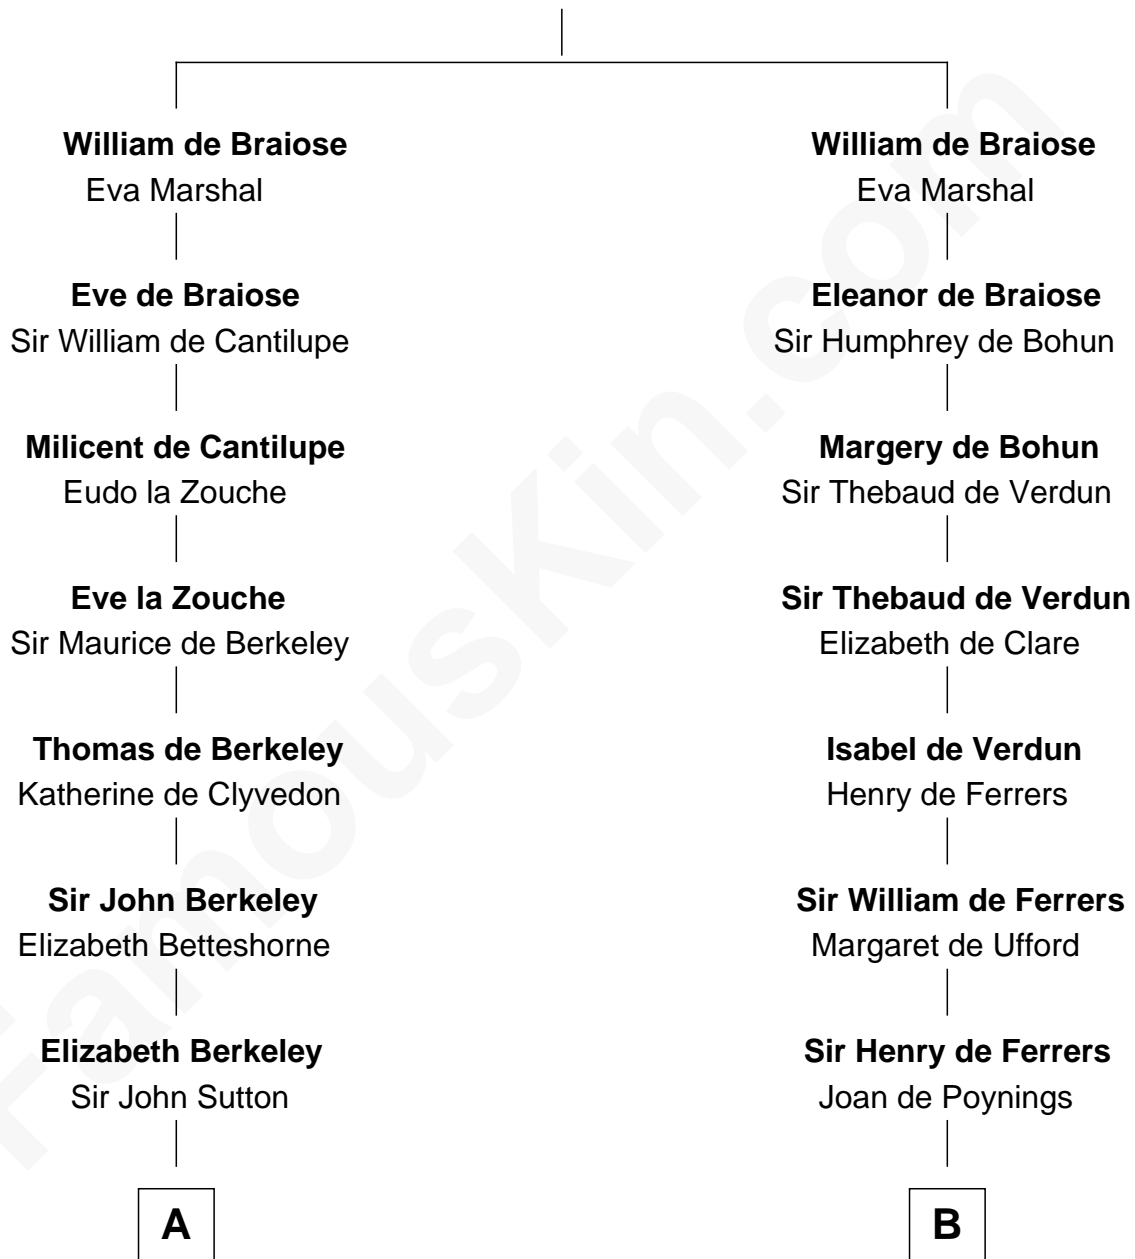

# FamousKin.com Relationship Chart of

**Princess Diana**

*Princess of Wales*

21st cousin of

**Hetty Green**

*"The Witch of Wall Street"*

**Reginald de Braiose**

**C**

**Adelaide Horatia Elizabeth Seymour**

Frederick Spencer

**Charles Robert Spencer**

Margaret Baring

**Albert Edward John Spencer**

Cynthia Elinor Beatrix Hamilton

**Edward John Spencer**

Frances Ruth Burke Roche

**Princess Diana**

*Princess of Wales*

**D**

**Thomas Hicks**

Judith Akin

**Sarah Hicks**

Gideon Howland

**Gideon Howland**

Mehitable Howland

**Abby Slocum Howland**

Edward Mott Robinson

**Hetty Green**

*"The Witch of Wall Street"*