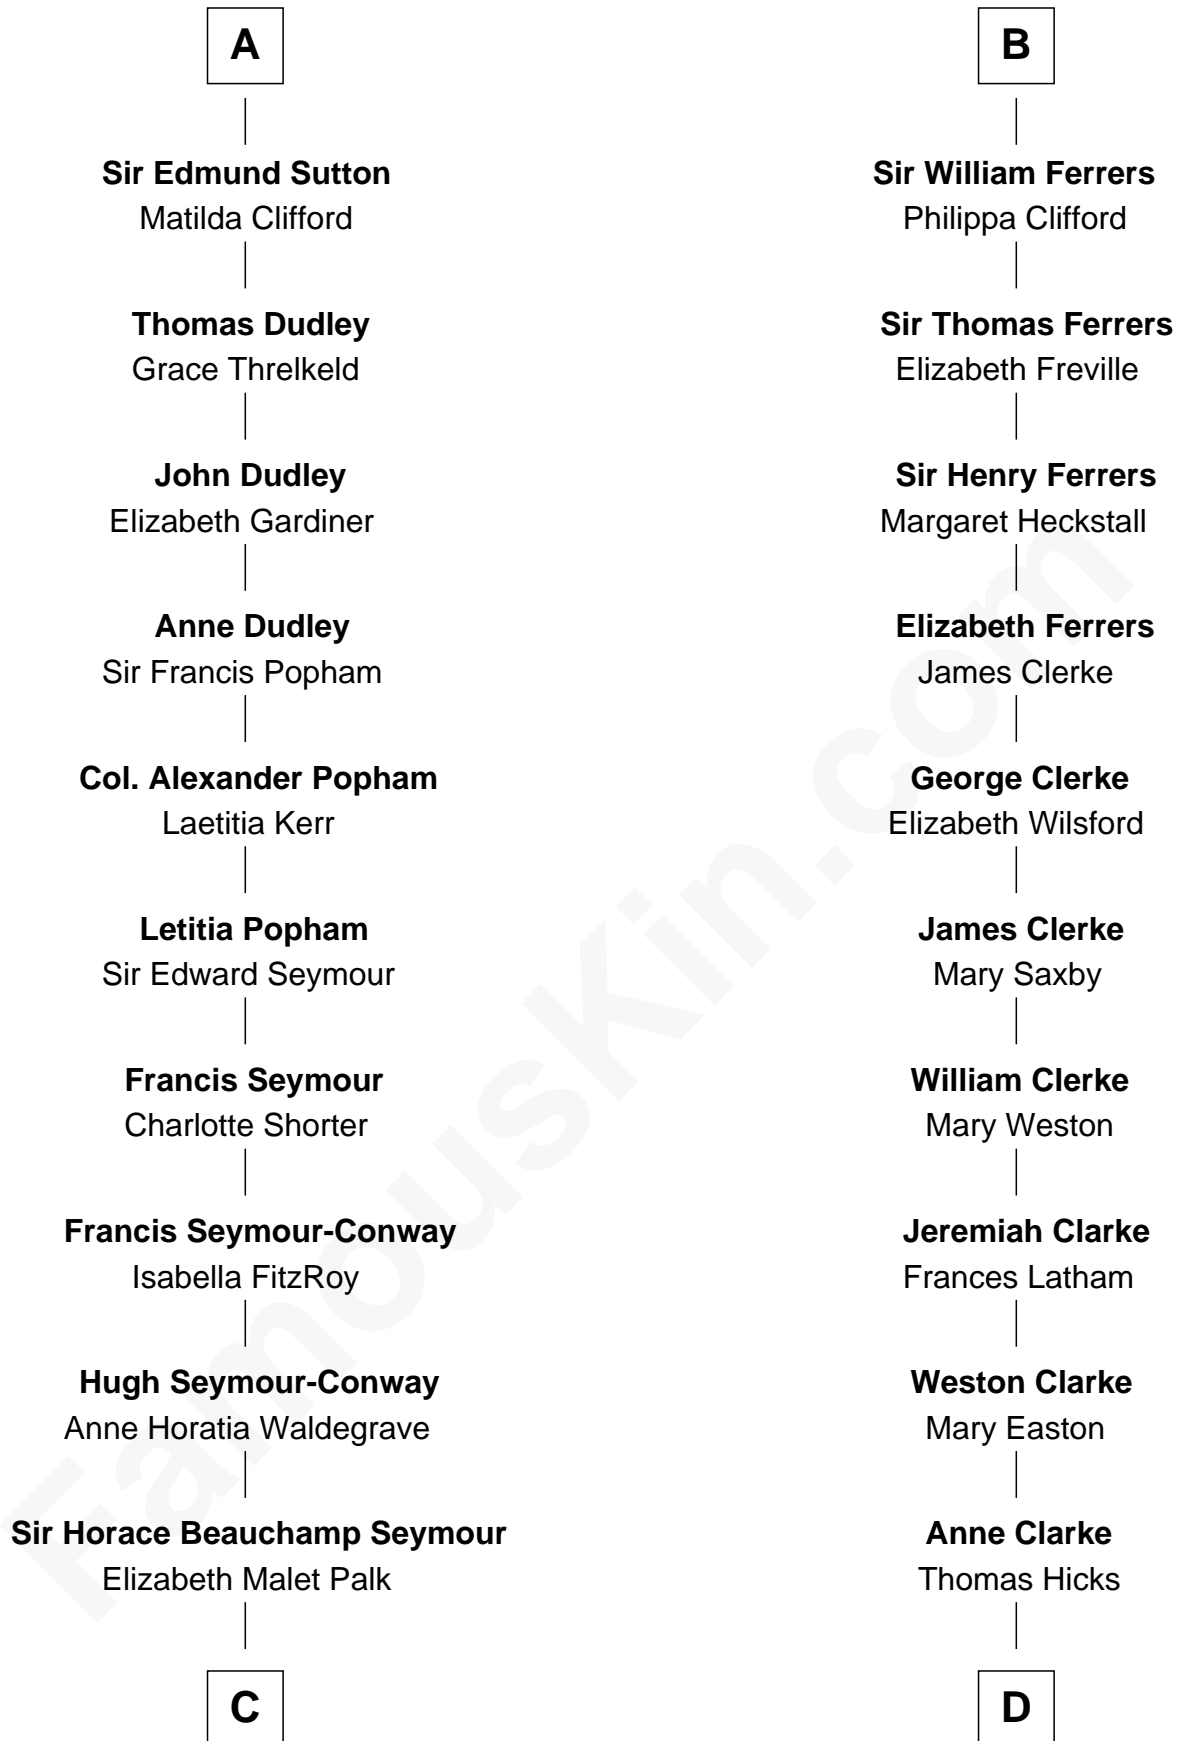

# FamousKin.com Relationship Chart of

**Princess Diana**

*Princess of Wales*

21st cousin of

**Hetty Green**

*"The Witch of Wall Street"*

**Reginald de Braiose**

**C**

**Adelaide Horatia Elizabeth Seymour**

Frederick Spencer

**Charles Robert Spencer**

Margaret Baring

**Albert Edward John Spencer**

Cynthia Elinor Beatrix Hamilton

**Edward John Spencer**

Frances Ruth Burke Roche

**Princess Diana**

*Princess of Wales*

**D**

**Thomas Hicks**

Judith Akin

**Sarah Hicks**

Gideon Howland

**Gideon Howland**