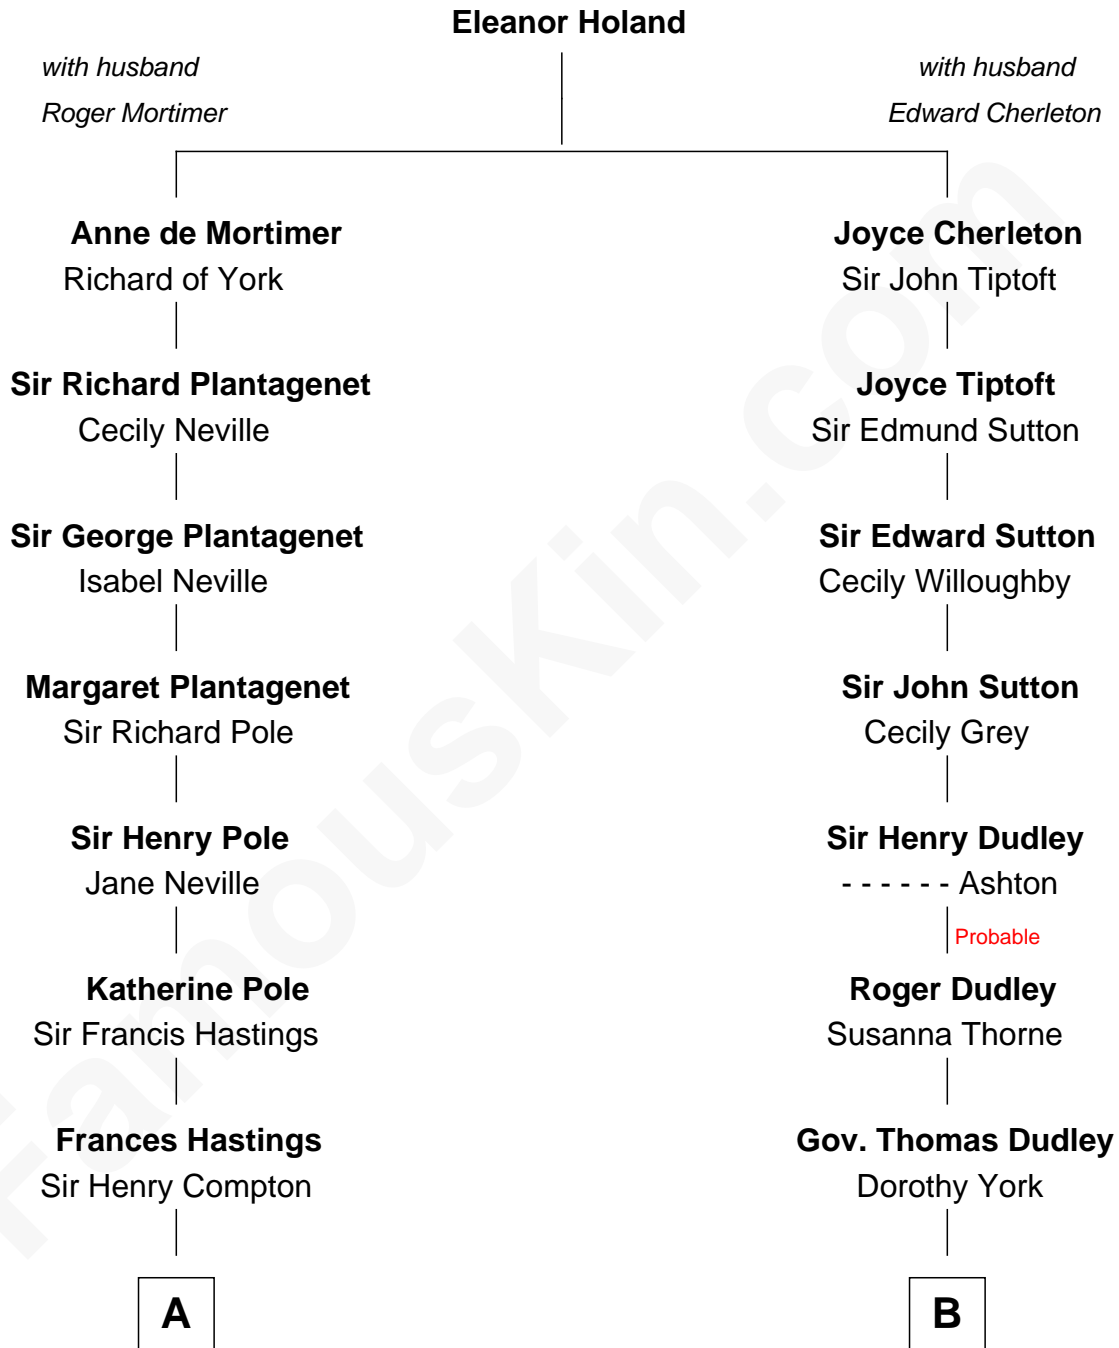

FamousKin.com

Relationship Chart of

Princess Diana

Princess of Wales

16th cousin 2 times removed of

Alan Shepard
Mercury and Apollo Astronaut

C

Edward John Spencer
Frances Ruth Burke Roche

Princess Diana
Princess of Wales

FamousKin.com