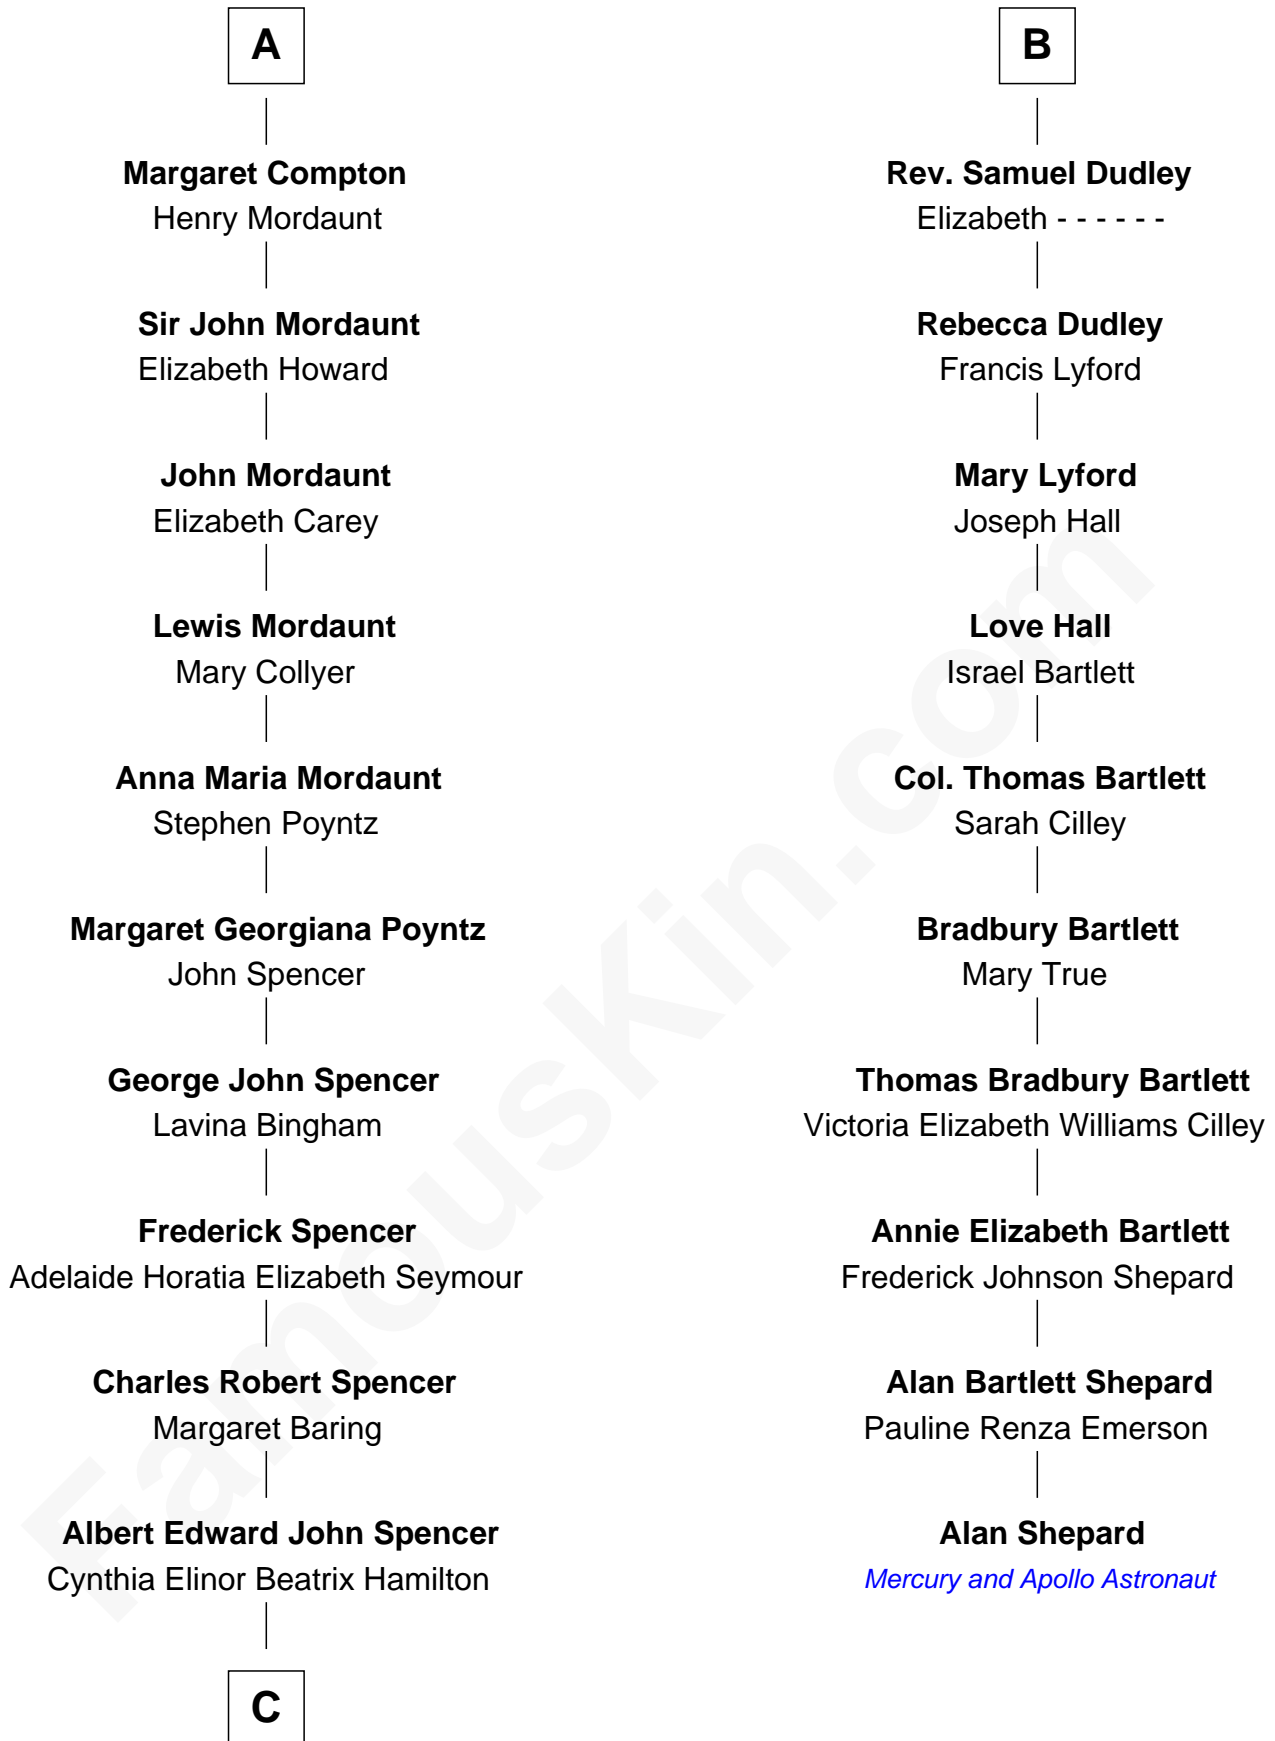

FamousKin.com

Relationship Chart of

Princess Diana

Princess of Wales

16th cousin 2 times removed of

Alan Shepard
Mercury and Apollo Astronaut

C

Edward John Spencer
Frances Ruth Burke Roche

Princess Diana
Princess of Wales

FamousKin.com