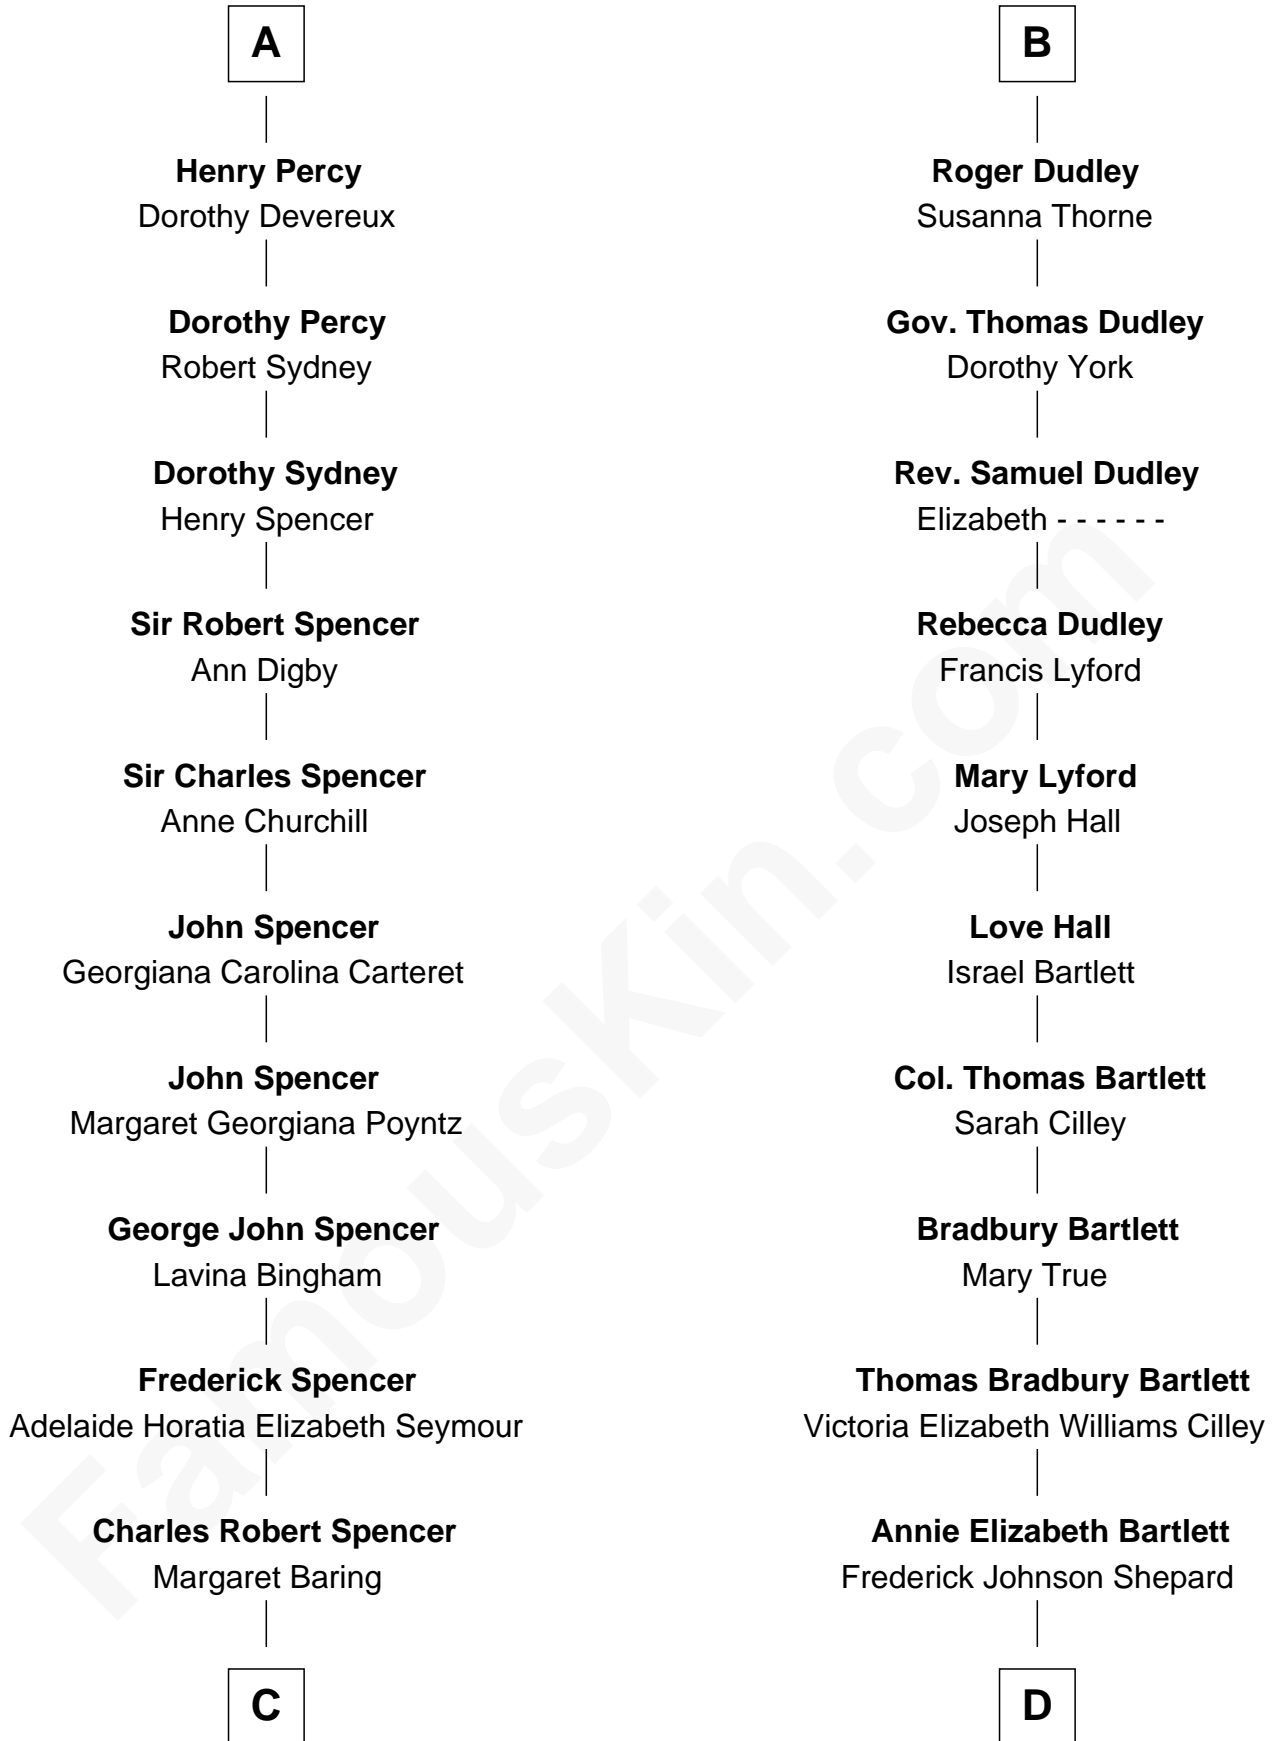

FamousKin.com Relationship Chart of

Princess Diana

Princess of Wales

18th cousin 1 time removed of

Alan Shepard

Mercury and Apollo Astronaut

FamousKin.com