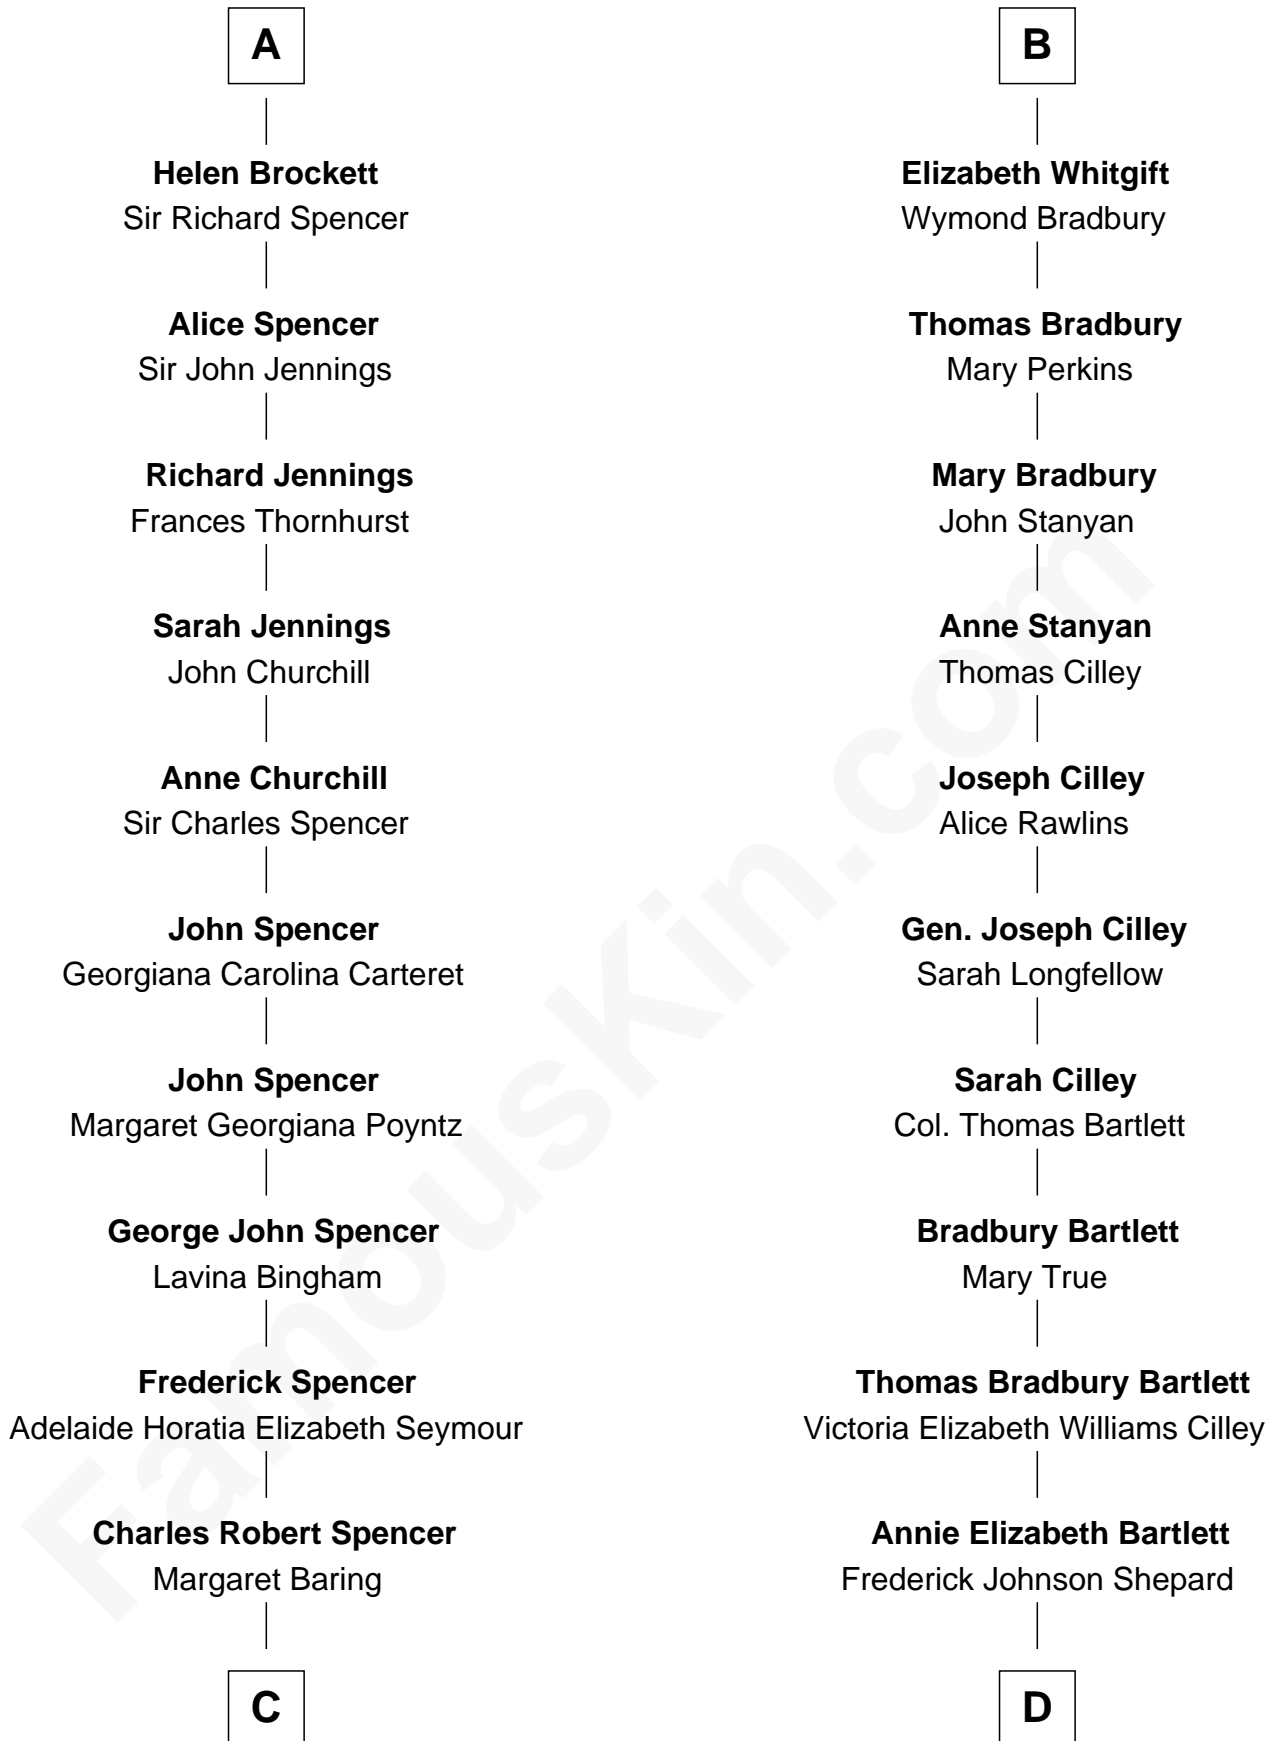

# FamousKin.com Relationship Chart of

**Princess Diana**

*Princess of Wales*

18th cousin 1 time removed of

**Alan Shepard**

*Mercury and Apollo Astronaut*

**William Pert**

Joan le Scrope

**C**

**Albert Edward John Spencer**  
Cynthia Elinor Beatrix Hamilton

**Edward John Spencer**  
Frances Ruth Burke Roche

**Princess Diana**  
*Princess of Wales*

**D**

**Alan Bartlett Shepard**  
Pauline Renza Emerson

**Alan Shepard**  
*Mercury and Apollo Astronaut*

FamousKin.com