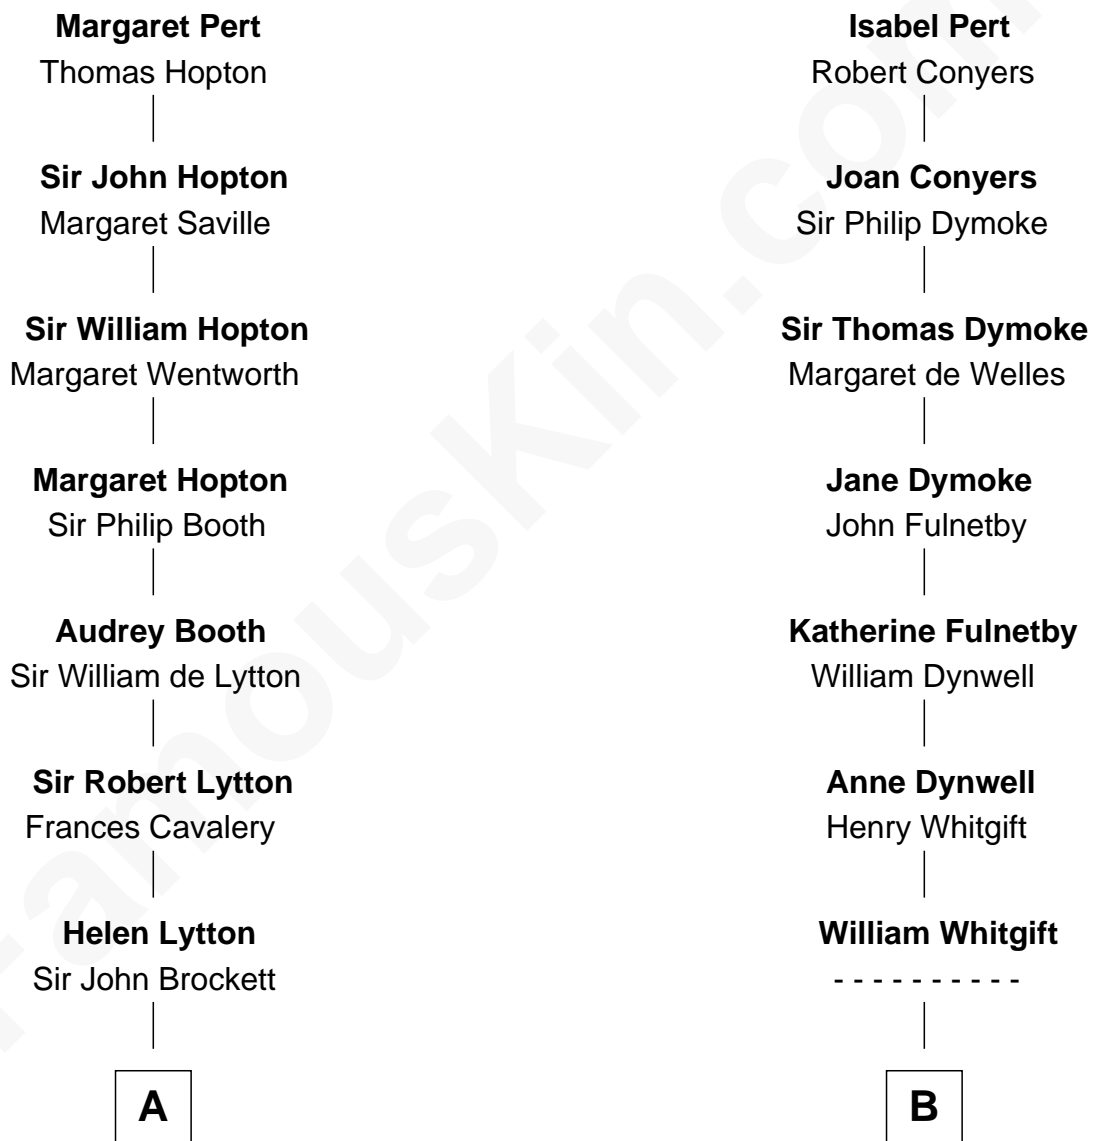

# FamousKin.com Relationship Chart of

**Princess Diana**

*Princess of Wales*

18th cousin 1 time removed of

**Alan Shepard**

*Mercury and Apollo Astronaut*

**William Pert**

Joan le Scrope

**C**

**Albert Edward John Spencer**  
Cynthia Elinor Beatrix Hamilton

**Edward John Spencer**  
Frances Ruth Burke Roche

**Princess Diana**  
*Princess of Wales*

**D**

**Alan Bartlett Shepard**  
Pauline Renza Emerson

**Alan Shepard**  
*Mercury and Apollo Astronaut*

FamousKin.com