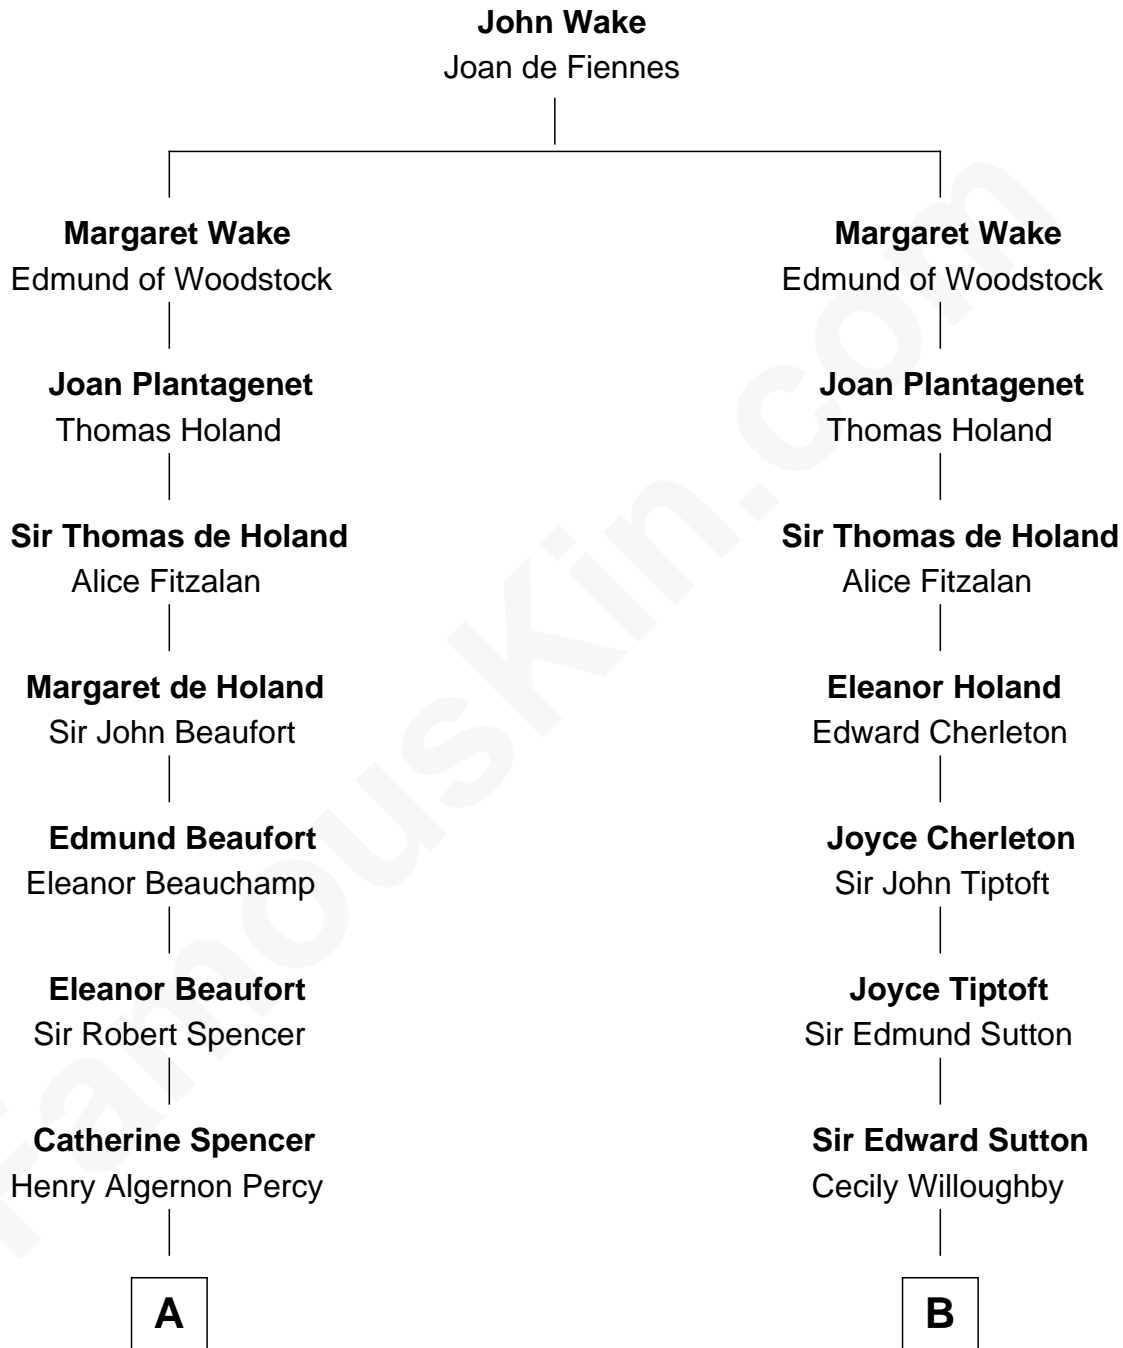

FamousKin.com Relationship Chart of

Princess Diana

Princess of Wales

20th cousin 1 time removed of

Alan Shepard

Mercury and Apollo Astronaut

C

Frederick Spencer
Adelaide Horatia Elizabeth Seymour

Charles Robert Spencer
Margaret Baring

Albert Edward John Spencer
Cynthia Elinor Beatrix Hamilton

Edward John Spencer
Frances Ruth Burke Roche

Princess Diana
Princess of Wales

D

Thomas Bradbury Bartlett
Victoria Elizabeth Williams Cilley

Annie Elizabeth Bartlett
Frederick Johnson Shepard

Alan Bartlett Shepard
Pauline Renza Emerson

Alan Shepard
Mercury and Apollo Astronaut